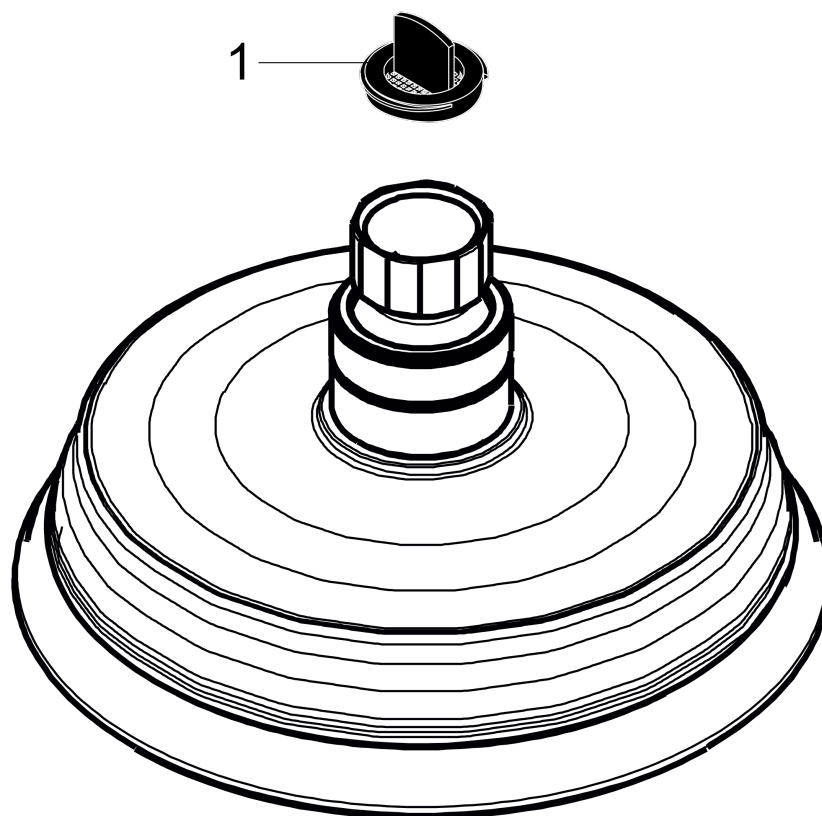

Croma 100 Classic
Showerhead 3-Jet, 2.5 GPM
 Finish: **chrome** Part no. : **04070000**

Description

Features

- Shower head size: 3.93"
- Spray modes: Rain, Pulsating Massage, Intense Turbo
- Max. flow: 2.5 GPM (9.5 L/Min)
- Adjustment with shift on overhead shower
- 75 spray channels
- Spray face finish: grey

Item details

List Price \$ 118.00

Technology

Compliance / Sustainability

Product image

Scale drawing

Croma 100 Classic
Showerhead 3-Jet, 2.5 GPM
 Finish: **chrome** Part no. : **04070000**

Exploded drawing

Year of production: >01/08

Croma 100 Classic
Showerhead 3-Jet, 2.5 GPM
 Finish: **chrome** Part no. : **04070000**

Spare parts list

Year of production: >01/08

Pos.	Description	Part no.	Price	PU
1	filter packing	96477000	-	1