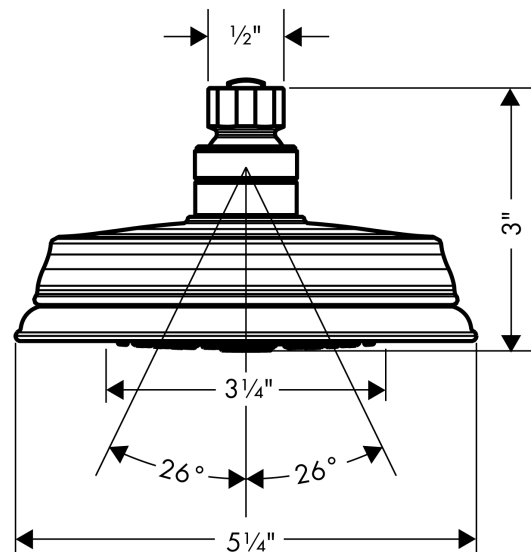

Croma 100 Classic
Showerhead 3-Jet, 2.5 GPM
 Finish: **chrome** Part no. : **04070000**

Description

Features

- Shower head size: 3.93"
- Spray modes: Rain, Pulsating Massage, Intense Turbo
- Max. flow: 2.5 GPM (9.5 L/Min)
- Adjustment with shift on overhead shower
- 75 spray channels
- Spray face finish: grey

Item details

List Price \$ 118.00

Technology

Compliance / Sustainability

Product image

Scale drawing

Croma 100 Classic
Showerhead 3-Jet, 2.5 GPM
 Finish: **chrome** Part no. : **04070000**

Exploded drawing

Year of production: >01/08

Croma 100 Classic
Showerhead 3-Jet, 2.5 GPM
 Finish: **chrome** Part no. : **04070000**

Spare parts list

Year of production: >01/08

Pos.	Description	Part no.	Price	PU
1	filter packing	96477000	-	1