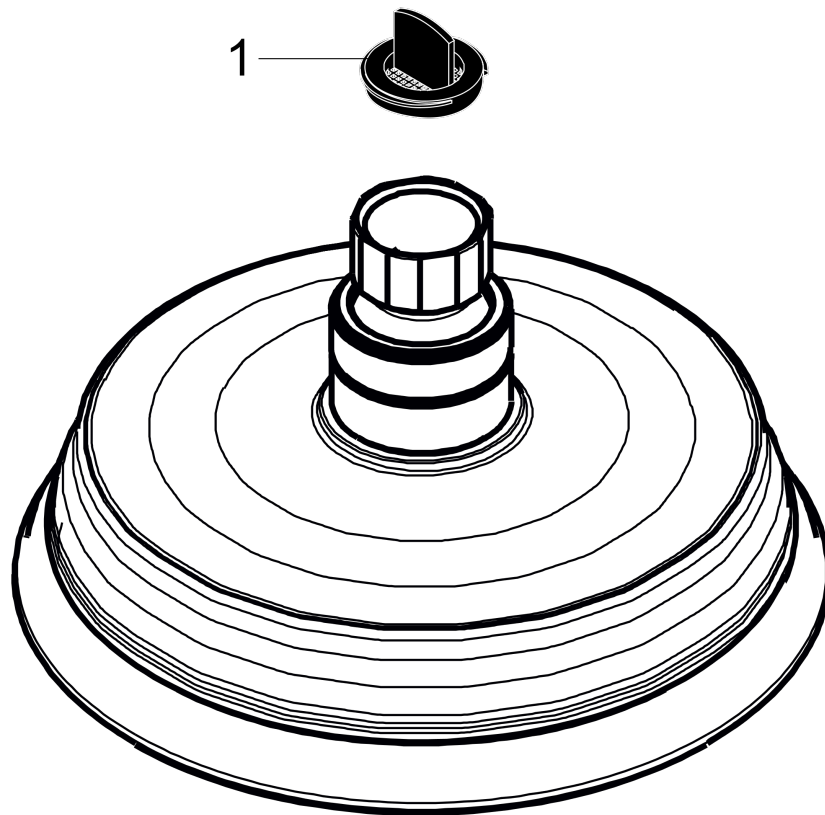

**Croma 100 Classic**  
**Showerhead 3-Jet, 2.5 GPM**  
 Finish: **brushed nickel** Part no. : **04070820**

**Description**

**Features**

- Shower head size: 3.93"
- Spray modes: Rain, Pulsating Massage, Intense Turbo
- Max. flow: 2.5 GPM (9.5 L/Min)
- Adjustment with shift on overhead shower
- 75 spray channels
- Spray face finish: grey

**Item details**

List Price \$ 155.00

**Technology**

**Compliance / Sustainability**

**Product image**

**Scale drawing**

**Croma 100 Classic**  
**Showerhead 3-Jet, 2.5 GPM**  
Finish: **brushed nickel** Part no. : **04070820**

Exploded drawing

Year of production: >01/08

**Croma 100 Classic**  
**Showerhead 3-Jet, 2.5 GPM**  
 Finish: **brushed nickel** Part no. : **04070820**

**Spare parts list**

Year of production: >01/08

Pos.	Description	Part no.	Price	PU
1	filter packing	96477000	-	1