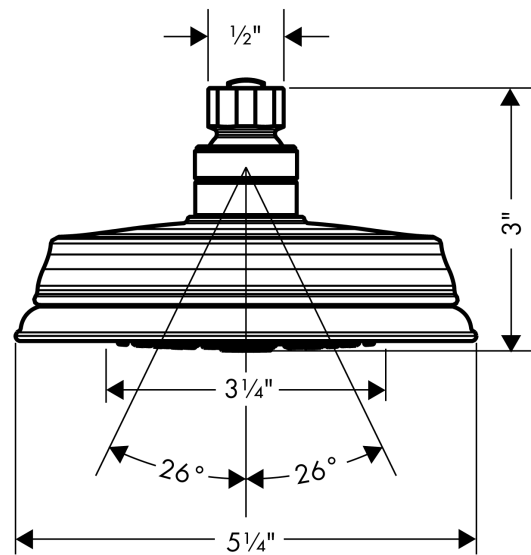

**Croma 100 Classic**  
**Showerhead 3-Jet, 2.5 GPM**  
 Finish: **brushed nickel** Part no. : **04070820**

**Description**

**Features**

- Shower head size: 3.93"
- Spray modes: Rain, Pulsating Massage, Intense Turbo
- Max. flow: 2.5 GPM (9.5 L/Min)
- Adjustment with shift on overhead shower
- 75 spray channels
- Spray face finish: grey

**Item details**

List Price \$ 155.00

**Technology**

**Compliance / Sustainability**

**Product image**

**Scale drawing**

**Croma 100 Classic**  
**Showerhead 3-Jet, 2.5 GPM**  
Finish: **brushed nickel** Part no. : **04070820**

Exploded drawing

Year of production: >01/08

**Croma 100 Classic**  
**Showerhead 3-Jet, 2.5 GPM**  
 Finish: **brushed nickel** Part no. : **04070820**

**Spare parts list**

Year of production: >01/08

Pos.	Description	Part no.	Price	PU
1	filter packing	96477000	-	1