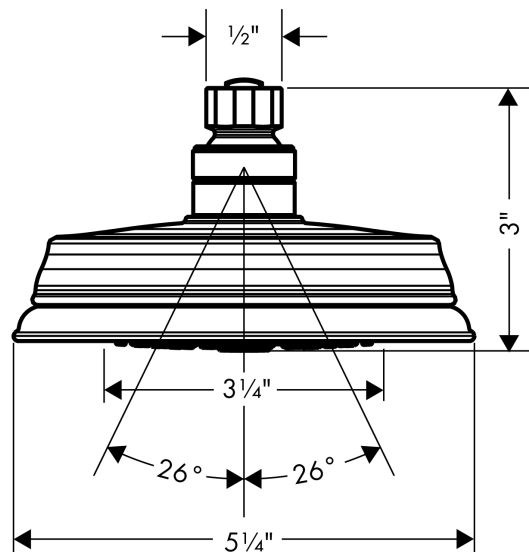

Croma 100 Classic
Showerhead 3-Jet, 2.5 GPM
 Finish: **polished nickel** Part no. : **04070830**

Description

Features

- Shower head size: 3.93"
- Spray modes: Rain, Pulsating Massage, Intense Turbo
- Max. flow: 2.5 GPM (9.5 L/Min)
- Adjustment with shift on overhead shower
- 75 spray channels
- Spray face finish: grey

Item details

List Price \$ 150.00

Technology

Compliance / Sustainability

Product image

Scale drawing

Croma 100 Classic
Showerhead 3-Jet, 2.5 GPM
 Finish: **polished nickel** Part no. : **04070830**

Exploded drawing

Year of production: >01/08

Croma 100 Classic
Showerhead 3-Jet, 2.5 GPM
 Finish: **polished nickel** Part no. : **04070830**

Spare parts list

Year of production: >01/08

Pos.	Description	Part no.	Price	PU
1	filter packing	96477000	-	1