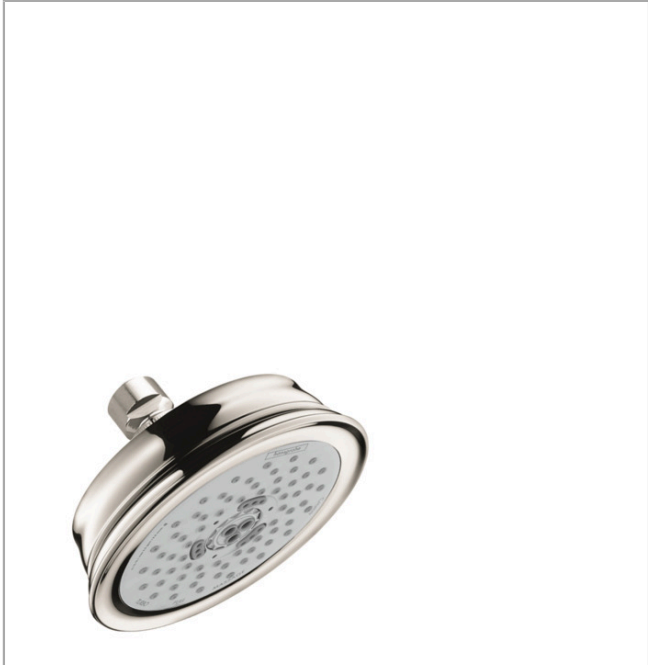

Croma 100 Classic
Showerhead 3-Jet, 2.5 GPM
 Finish: **polished nickel** Part no. : **04070830**

Description

Features

- Shower head size: 3.93"
- Spray modes: Rain, Pulsating Massage, Intense Turbo
- Max. flow: 2.5 GPM (9.5 L/Min)
- Adjustment with shift on overhead shower
- 75 spray channels
- Spray face finish: grey

Item details

List Price \$ 150.00

Technology

Compliance / Sustainability

Product image

Scale drawing

Croma 100 Classic
Showerhead 3-Jet, 2.5 GPM
 Finish: **polished nickel** Part no. : **04070830**

Exploded drawing

Year of production: >01/08

Croma 100 Classic
Showerhead 3-Jet, 2.5 GPM
 Finish: **polished nickel** Part no. : **04070830**

Spare parts list

Year of production: >01/08

Pos.	Description	Part no.	Price	PU
1	filter packing	96477000	-	1