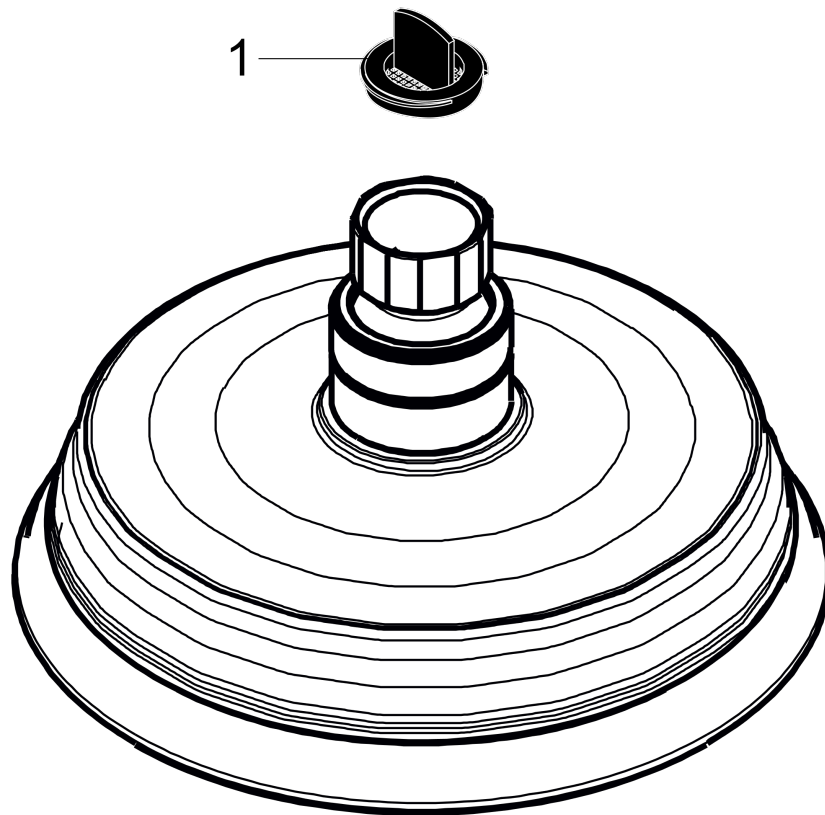

Croma 100 Classic
Showerhead 3-Jet, 2.5 GPM
 Finish: **polished nickel** Part no. : **04070830**

Description

Features

- Shower head size: 3.93"
- Spray modes: Rain, Pulsating Massage, Intense Turbo
- Max. flow: 2.5 GPM (9.5 L/Min)
- Adjustment with shift on overhead shower
- 75 spray channels
- Spray face finish: grey

Item details

List Price \$ 150.00

Technology

Compliance / Sustainability

Product image

Scale drawing

Croma 100 Classic
Showerhead 3-Jet, 2.5 GPM
 Finish: **polished nickel** Part no. : **04070830**

Exploded drawing

Year of production: >01/08

Croma 100 Classic
Showerhead 3-Jet, 2.5 GPM
 Finish: **polished nickel** Part no. : **04070830**

Spare parts list

Year of production: >01/08

Pos.	Description	Part no.	Price	PU
1	filter packing	96477000	-	1