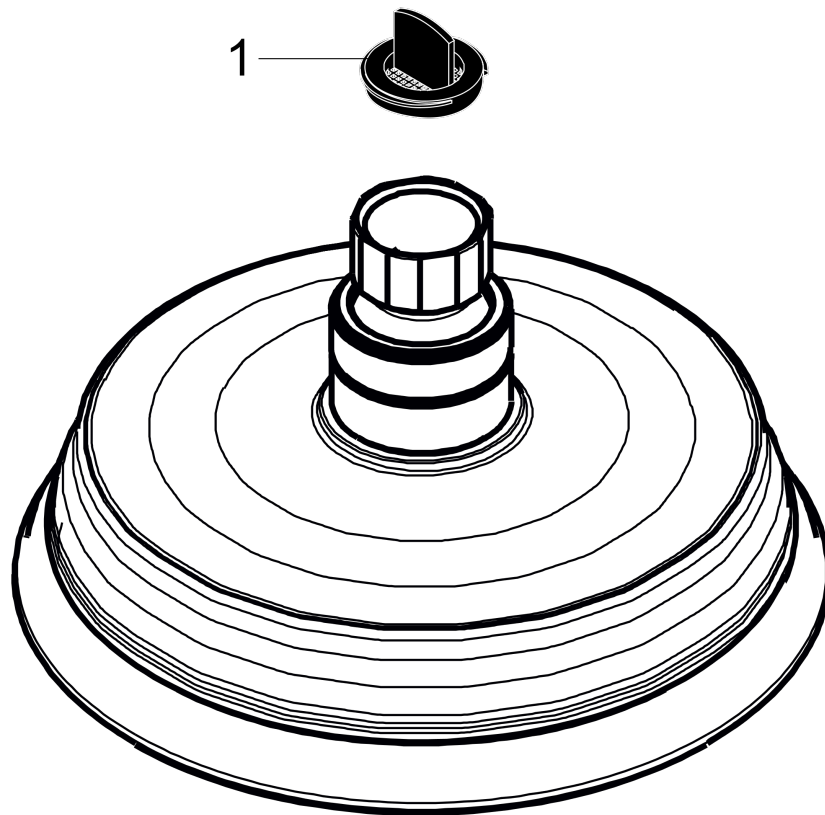

**Croma 100 Classic**  
**Showerhead 3-Jet, 2.5 GPM**  
 Finish: **rubbed bronze** Part no. : **04070920**

**Description**

**Features**

- Shower head size: 3.93"
- Spray modes: Rain, Pulsating Massage, Intense Turbo
- Max. flow: 2.5 GPM (9.5 L/Min)
- Adjustment with shift on overhead shower
- 75 spray channels
- Spray face finish: grey

**Item details**

List Price \$ 155.00

**Technology**

**Compliance / Sustainability**

**Product image**

**Scale drawing**

**Croma 100 Classic**  
**Showerhead 3-Jet, 2.5 GPM**  
Finish: rubbed bronze Part no. : 04070920

Exploded drawing

Year of production: >01/08

**Croma 100 Classic**  
**Showerhead 3-Jet, 2.5 GPM**  
 Finish: **rubbed bronze** Part no. : **04070920**

**Spare parts list**

Year of production: >01/08

Pos.	Description	Part no.	Price	PU
1	filter packing	96477000	-	1