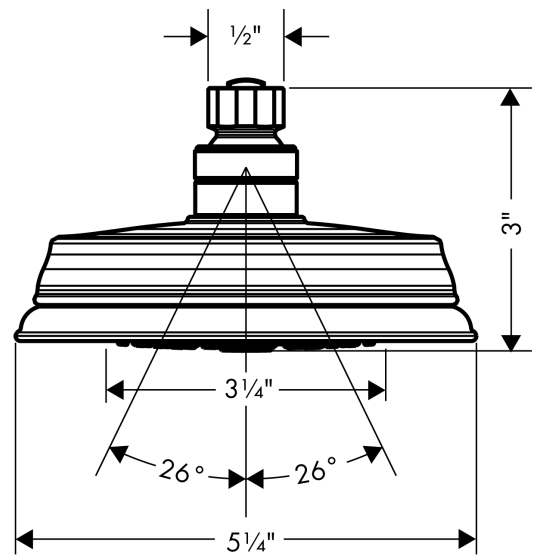

**Croma 100 Classic**  
**Showerhead 3-Jet, 2.5 GPM**  
 Finish: **rubbed bronze** Part no. : **04070920**

**Description**

**Features**

- Shower head size: 3.93"
- Spray modes: Rain, Pulsating Massage, Intense Turbo
- Max. flow: 2.5 GPM (9.5 L/Min)
- Adjustment with shift on overhead shower
- 75 spray channels
- Spray face finish: grey

**Item details**

List Price \$ 155.00

**Technology**

**Compliance / Sustainability**

**Product image**

**Scale drawing**

**Croma 100 Classic**  
**Showerhead 3-Jet, 2.5 GPM**  
Finish: rubbed bronze Part no. : 04070920

Exploded drawing

Year of production: >01/08

**Croma 100 Classic**  
**Showerhead 3-Jet, 2.5 GPM**  
 Finish: **rubbed bronze** Part no. : **04070920**

**Spare parts list**

Year of production: >01/08

Pos.	Description	Part no.	Price	PU
1	filter packing	96477000	-	1