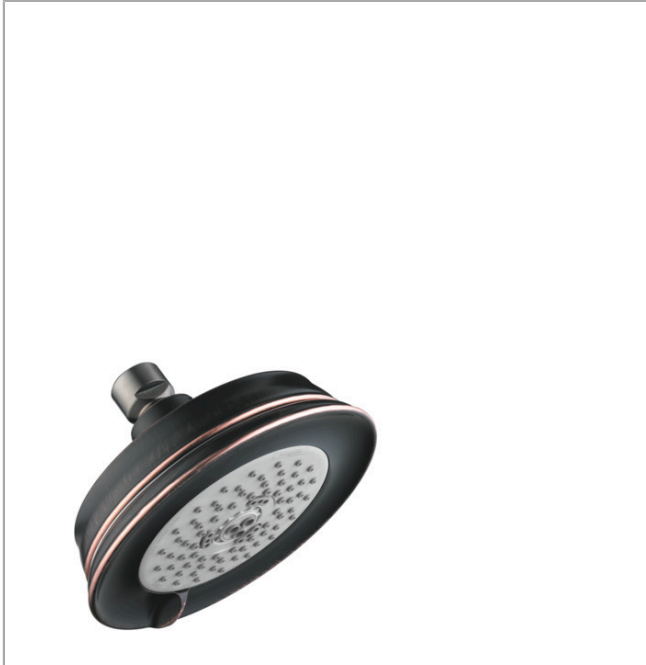

**Croma 100 Classic**  
**Showerhead 3-Jet, 2.5 GPM**  
 Finish: **rubbed bronze** Part no. : **04070920**

**Description**

**Features**

- Shower head size: 3.93"
- Spray modes: Rain, Pulsating Massage, Intense Turbo
- Max. flow: 2.5 GPM (9.5 L/Min)
- Adjustment with shift on overhead shower
- 75 spray channels
- Spray face finish: grey

**Item details**

List Price \$ 155.00

**Technology**

**Compliance / Sustainability**

**Product image**

**Scale drawing**

**Croma 100 Classic**  
**Showerhead 3-Jet, 2.5 GPM**  
Finish: rubbed bronze Part no. : 04070920

Exploded drawing

Year of production: >01/08

**Croma 100 Classic**  
**Showerhead 3-Jet, 2.5 GPM**  
 Finish: **rubbed bronze** Part no. : **04070920**

**Spare parts list**

Year of production: >01/08

Pos.	Description	Part no.	Price	PU
1	filter packing	96477000	-	1