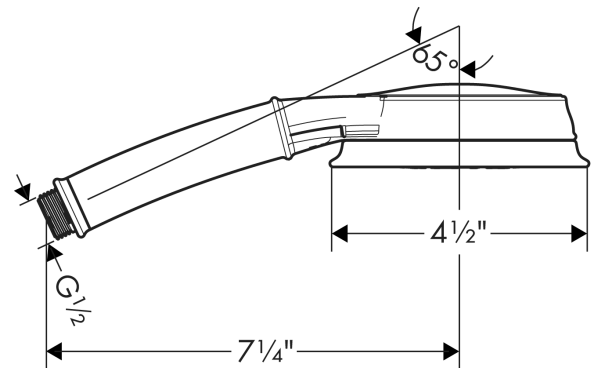

Croma 100 Classic
Handshower 3-Jet, 2.5 GPM
 Finish: **polished nickel** Part no. : **04072830**

Description

Features

- Spray modes: Full, Pulsating Massage, Intense Turbo
- 75 spray channels
- Max. flow: 2.5 GPM (9.5 L/Min)

Item details

List Price \$ 162.00

Technology

Compliance / Sustainability

Product image

Scale drawing

Croma 100 Classic
Handshower 3-Jet, 2.5 GPM
Finish: **polished nickel** Part no. : **04072830**

Exploded drawing

Year of production: >01/08

Croma 100 Classic
Handshower 3-Jet, 2.5 GPM
 Finish: **polished nickel** Part no. : **04072830**

Spare parts list

Year of production: >01/08

Pos.	Description	Part no.	Price	PU
1	filter packing	94246000	-	1