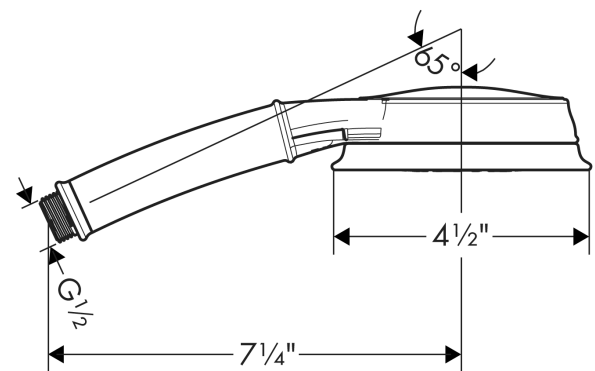

Croma 100 Classic
Handshower 3-Jet, 2.5 GPM
 Finish: **rubbed bronze** Part no. : **04072920**

Description

Features

- Spray modes: Full, Pulsating Massage, Intense Turbo
- 75 spray channels
- Max. flow: 2.5 GPM (9.5 L/Min)

Item details

List Price \$ 168.00

Technology

Compliance / Sustainability

Product image

Scale drawing

Croma 100 Classic
Handshower 3-Jet, 2.5 GPM
Finish: rubbed bronze Part no. : 04072920

Exploded drawing

Year of production: >02/08

Croma 100 Classic
Handshower 3-Jet, 2.5 GPM
 Finish: **rubbed bronze** Part no. : **04072920**

Spare parts list

Year of production: >02/08

Pos.	Description	Part no.	Price	PU
1	filter packing	94246000	-	1