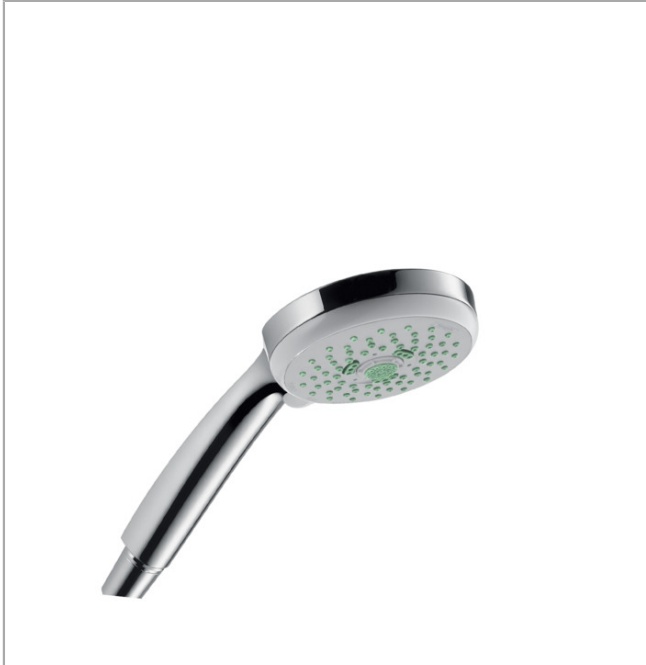

Croma 100
Handshower E 3-Jet, 2.5 GPM
 Finish: **chrome** Part no. : **04073000**

Description

Features

- Spray modes: Rain, Pulsating Massage, Intense Turbo
- 75 spray channels
- Spray face finish: easy cleanable plastic spray disc
- Max. flow: 2.5 GPM (9.5 L/Min)

Item details

List Price \$ 116.00

Technology

Compliance / Sustainability

Product image

Scale drawing

Croma 100
Handshower E 3-Jet, 2.5 GPM
Finish: **chrome** Part no. : **04073000**

Exploded drawing

Year of production: >01/08

Croma 100
Handshower E 3-Jet, 2.5 GPM
 Finish: **chrome** Part no. : **04073000**

Spare parts list

Year of production: >01/08

Pos.	Description	Part no.	Price	PU
1	filter packing	94246000	-	1