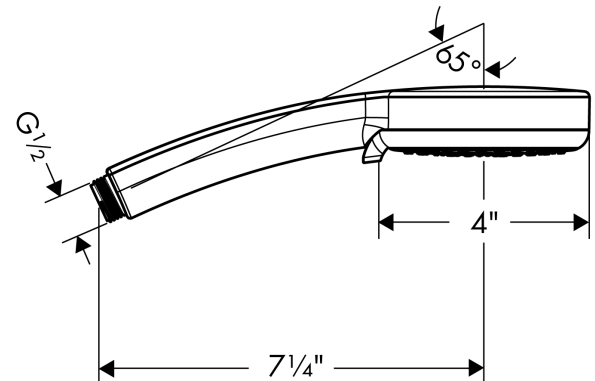

Croma 100
Handshower E 3-Jet, 2.5 GPM
 Finish: **chrome** Part no. : **04073000**

Description

Features

- Spray modes: Rain, Pulsating Massage, Intense Turbo
- 75 spray channels
- Spray face finish: easy cleanable plastic spray disc
- Max. flow: 2.5 GPM (9.5 L/Min)

Item details

List Price \$ 116.00

Technology

Compliance / Sustainability

Product image

Scale drawing

Croma 100
Handshower E 3-Jet, 2.5 GPM
Finish: **chrome** Part no. : **04073000**

Exploded drawing

Year of production: >01/08

Croma 100
Handshower E 3-Jet, 2.5 GPM
 Finish: **chrome** Part no. : **04073000**

Spare parts list

Year of production: >01/08

Pos.	Description	Part no.	Price	PU
1	filter packing	94246000	-	1