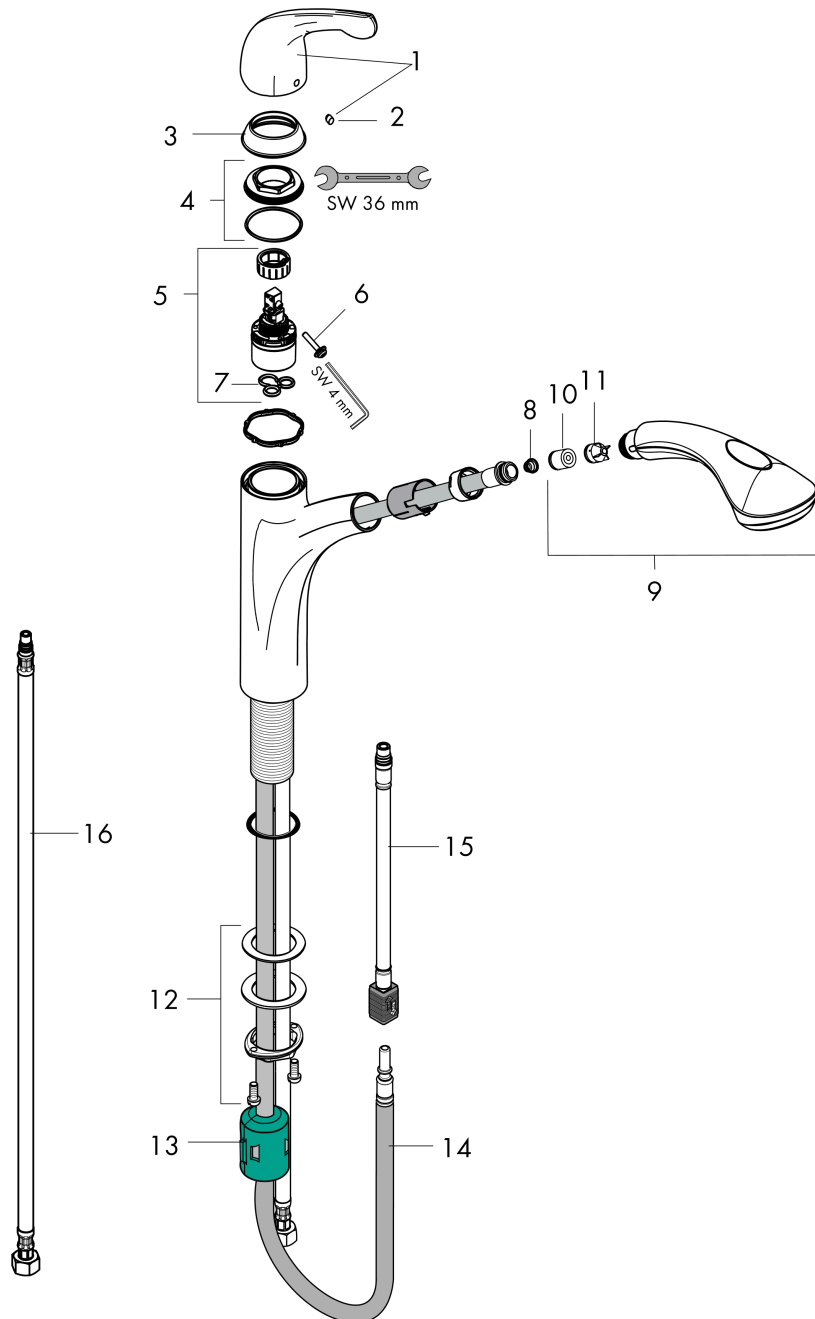

Allegro E
Kitchen Faucet, 2-Spray Pull-Out, 1.75 GPM
 Finish: **chrome** Part no. : **04076000**

Description

Features

- Swivel range 150°
- Aerated spray, needle spray, Shower spray pattern
- Toggle spray diverter
- Deck mounted
- Max. flow: 1.75 GPM (6.6 L/Min)
- Ceramic cartridge
- 3/8" connections
- Integrated double backflow prevention
- Extension length up to 19 5/8" (50cm)
- Single lever kitchen mixer, connection hoses, Assembly instructions

Item details

List Price \$ 762.00

Technology

Compliance / Sustainability

Product image

Scale drawing

Allegro E
Kitchen Faucet, 2-Spray Pull-Out, 1.75 GPM
 Finish: **chrome** Part no. : **04076000**

Exploded drawing

Year of production: >11/20

Allegro E
Kitchen Faucet, 2-Spray Pull-Out, 1.75 GPM
 Finish: **chrome** Part no. : **04076000**

Spare parts list

Year of production: >11/20

Pos.	Description	Part no.	Price	PU
1	handle	98597001	-	1
2	screw cover	96338000	-	1
3	flange	96468000	-	1
4	nut	96461000	-	1
5	cartridge, assy	92730000	-	1
6	locking screw for handle	95140000	-	1
7	seal	95008000	-	1
8	filter	97735000	-	1
9	handspray	98598001	-	1
10	non return valve	93218000	-	1
11	set of non return valves DW 15	97350000	-	1
12	fixing set (Ø 34)	95049000	-	1
13	weight	98551000	-	1
14	hose 1,50 m	88624000	-	1
15	connection hose 600 mm	92264000	-	1
16	connection hose 35½" M8x0,75 3/8"	96316001	-	1