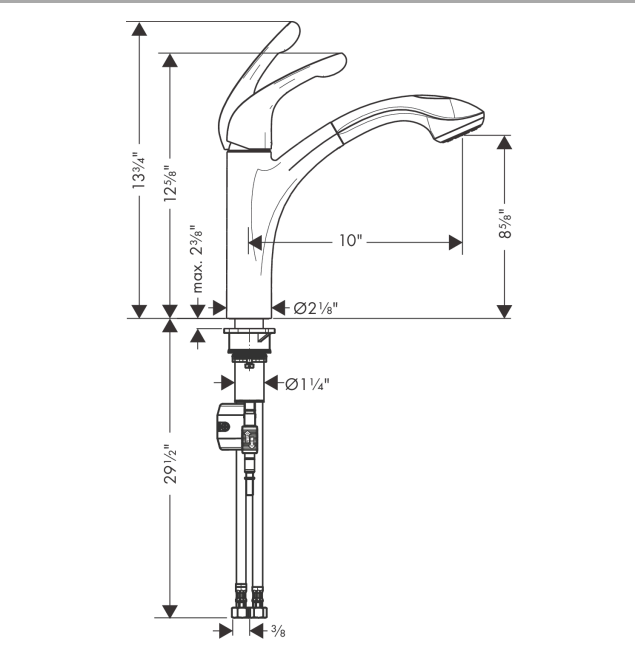

Allegro E
Kitchen Faucet, 2-Spray Pull-Out, 1.75 GPM
 Finish: **chrome** Part no. : **04076000**

Description

Features

- Swivel range 150°
- Aerated spray, needle spray, Shower spray pattern
- Toggle spray diverter
- Deck mounted
- Max. flow: 1.75 GPM (6.6 L/Min)
- Ceramic cartridge
- 3/8" connections
- Integrated double backflow prevention
- Extension length up to 19 5/8" (50cm)
- Single lever kitchen mixer, connection hoses, Assembly instructions

Item details

List Price \$ 762.00

Technology

Compliance / Sustainability

Product image

Scale drawing

Allegro E
Kitchen Faucet, 2-Spray Pull-Out, 1.75 GPM
 Finish: **chrome** Part no. : **04076000**

Exploded drawing

Year of production: >11/20

Allegro E
Kitchen Faucet, 2-Spray Pull-Out, 1.75 GPM
 Finish: **chrome** Part no. : **04076000**

Spare parts list

Year of production: >11/20

Pos.	Description	Part no.	Price	PU
1	handle	98597001	-	1
2	screw cover	96338000	-	1
3	flange	96468000	-	1
4	nut	96461000	-	1
5	cartridge, assy	92730000	-	1
6	locking screw for handle	95140000	-	1
7	seal	95008000	-	1
8	filter	97735000	-	1
9	handspray	98598001	-	1
10	non return valve	93218000	-	1
11	set of non return valves DW 15	97350000	-	1
12	fixing set (Ø 34)	95049000	-	1
13	weight	98551000	-	1
14	hose 1,50 m	88624000	-	1
15	connection hose 600 mm	92264000	-	1
16	connection hose 35½" M8x0,75 3/8"	96316001	-	1