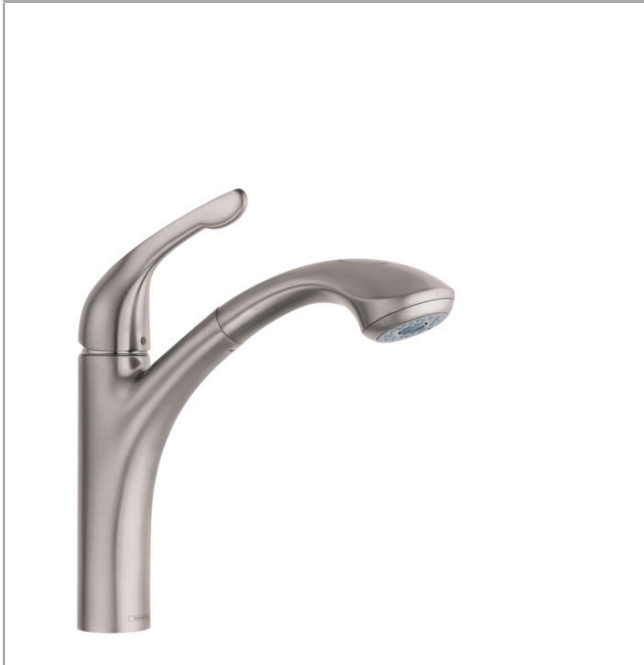

Allegro E
Kitchen Faucet, 2-Spray Pull-Out, 1.75 GPM
 Finish: **Steel Optic** Part no. : **04076860**

Description

Features

- Swivel range 150°
- Aerated spray, needle spray, Shower spray pattern
- Toggle spray diverter
- Deck mounted
- Max. flow: 1.75 GPM (6.6 L/Min)
- Ceramic cartridge
- 3/8" connections
- Integrated double backflow prevention
- Extension length up to 19 5/8" (50cm)
- Single lever kitchen mixer, connection hoses, Assembly instructions

Item details

List Price \$ 1,005.00

Technology

Compliance / Sustainability

Product image

Scale drawing

Allegro E
Kitchen Faucet, 2-Spray Pull-Out, 1.75 GPM
 Finish: **Steel Optic** Part no. : **04076860**

Exploded drawing

Year of production: >11/20

Allegro E
Kitchen Faucet, 2-Spray Pull-Out, 1.75 GPM
 Finish: **Steel Optic** Part no. : **04076860**

Spare parts list

Year of production: >11/20

Pos.	Description	Part no.	Price	PU
1	handle	98597801	-	1
2	screw cover	96338000	-	1
3	flange	96468800	-	1
4	nut	96461000	-	1
5	cartridge, assy	92730000	-	1
6	locking screw for handle	95140000	-	1
7	seal	95008000	-	1
8	filter	97735000	-	1
9	handspray	98598801	-	1
10	non return valve	93218000	-	1
11	set of non return valves DW 15	97350000	-	1
12	fixing set (Ø 34)	95049000	-	1
13	weight	98551000	-	1
14	hose 1,50 m	88624000	-	1
15	connection hose 600 mm	92264000	-	1
16	connection hose 35½" M8x0,75 3/8"	96316001	-	1