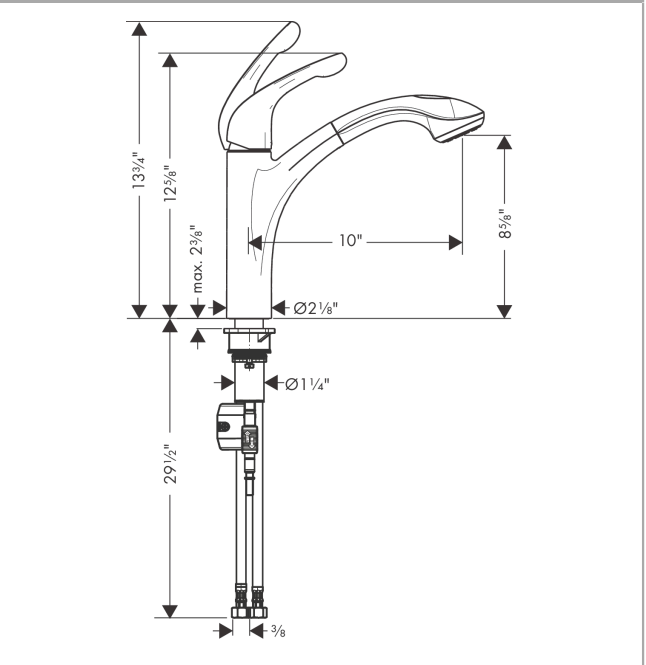

Allegro E
Kitchen Faucet, 2-Spray Pull-Out, 1.75 GPM
 Finish: **Steel Optic** Part no. : **04076860**

Description

Features

- Swivel range 150°
- Aerated spray, needle spray, Shower spray pattern
- Toggle spray diverter
- Deck mounted
- Max. flow: 1.75 GPM (6.6 L/Min)
- Ceramic cartridge
- 3/8" connections
- Integrated double backflow prevention
- Extension length up to 19 5/8" (50cm)
- Single lever kitchen mixer, connection hoses, Assembly instructions

Item details

List Price \$ 1,005.00

Technology

Compliance / Sustainability

Product image

Scale drawing

Allegro E
Kitchen Faucet, 2-Spray Pull-Out, 1.75 GPM
 Finish: **Steel Optic** Part no. : **04076860**

Exploded drawing

Year of production: >11/20

Allegro E
Kitchen Faucet, 2-Spray Pull-Out, 1.75 GPM
 Finish: **Steel Optic** Part no. : **04076860**

Spare parts list

Year of production: >11/20

Pos.	Description	Part no.	Price	PU
1	handle	98597801	-	1
2	screw cover	96338000	-	1
3	flange	96468800	-	1
4	nut	96461000	-	1
5	cartridge, assy	92730000	-	1
6	locking screw for handle	95140000	-	1
7	seal	95008000	-	1
8	filter	97735000	-	1
9	handspray	98598801	-	1
10	non return valve	93218000	-	1
11	set of non return valves DW 15	97350000	-	1
12	fixing set (Ø 34)	95049000	-	1
13	weight	98551000	-	1
14	hose 1,50 m	88624000	-	1
15	connection hose 600 mm	92264000	-	1
16	connection hose 35½" M8x0,75 3/8"	96316001	-	1