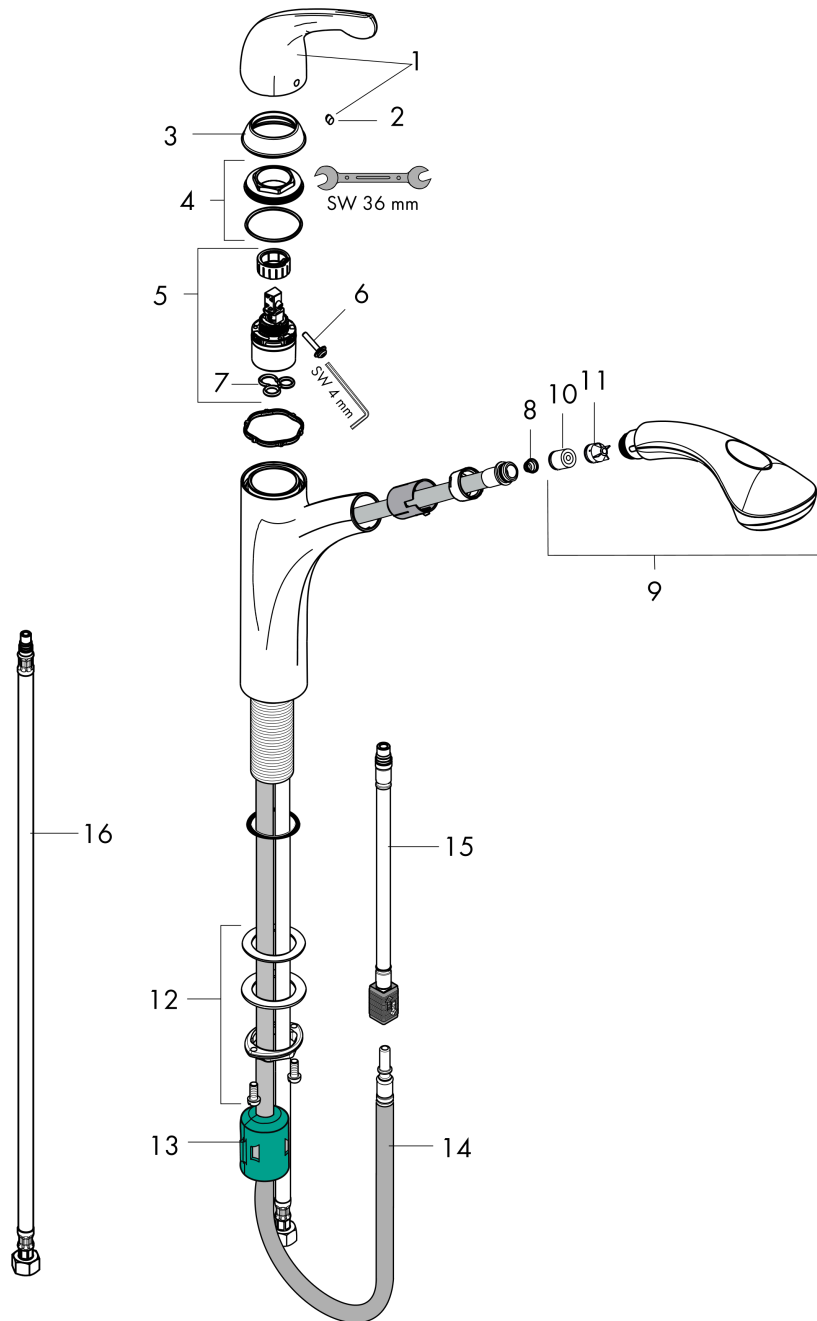

Allegro E
Kitchen Faucet, 2-Spray Pull-Out, 1.75 GPM
 Finish: **Steel Optic** Part no. : **04076860**

Description

Features

- Swivel range 150°
- Aerated spray, needle spray, Shower spray pattern
- Toggle spray diverter
- Deck mounted
- Max. flow: 1.75 GPM (6.6 L/Min)
- Ceramic cartridge
- 3/8" connections
- Integrated double backflow prevention
- Extension length up to 19 5/8" (50cm)
- Single lever kitchen mixer, connection hoses, Assembly instructions

Item details

List Price \$ 1,005.00

Technology

Compliance / Sustainability

Product image

Scale drawing

Allegro E
Kitchen Faucet, 2-Spray Pull-Out, 1.75 GPM
 Finish: **Steel Optic** Part no. : **04076860**

Exploded drawing

Year of production: >11/20

Allegro E
Kitchen Faucet, 2-Spray Pull-Out, 1.75 GPM
 Finish: **Steel Optic** Part no. : **04076860**

Spare parts list

Year of production: >11/20

Pos.	Description	Part no.	Price	PU
1	handle	98597801	-	1
2	screw cover	96338000	-	1
3	flange	96468800	-	1
4	nut	96461000	-	1
5	cartridge, assy	92730000	-	1
6	locking screw for handle	95140000	-	1
7	seal	95008000	-	1
8	filter	97735000	-	1
9	handspray	98598801	-	1
10	non return valve	93218000	-	1
11	set of non return valves DW 15	97350000	-	1
12	fixing set (Ø 34)	95049000	-	1
13	weight	98551000	-	1
14	hose 1,50 m	88624000	-	1
15	connection hose 600 mm	92264000	-	1
16	connection hose 35½" M8x0,75 3/8"	96316001	-	1