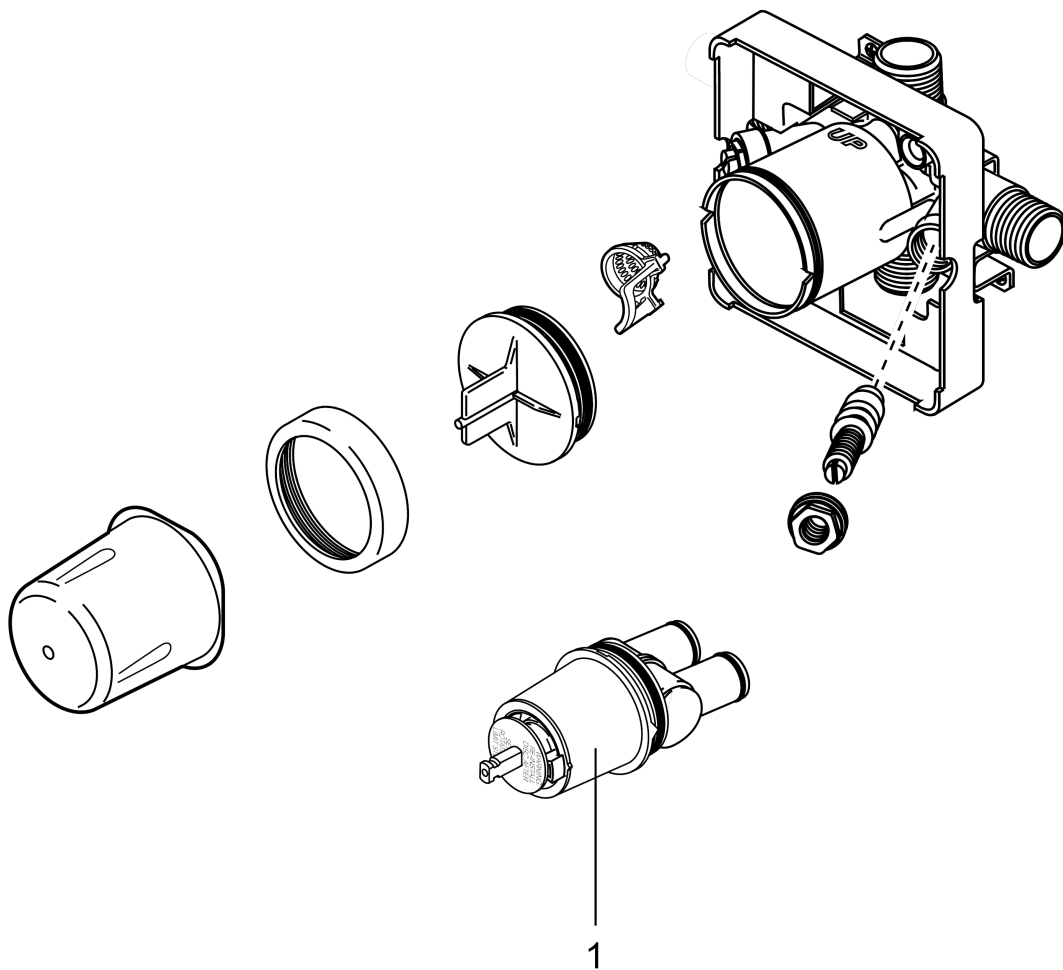

Rough, Pressure Balance with Service Stops

Finish: Part no. : **04121181**

Description

Features

- Connection thread: 1/2" NPT

Item details

List Price \$ 179.00

Compliance / Sustainability

Product image

Scale drawing

Rough, Pressure Balance with Service Stops

Finish: Part no. : **04121181**

Exploded drawing

Year of production: >10/08

1
 The cartridge is included with the trim kit.
 La cartouche est comprise avec le jeu de garniture.
 El cartucho está incluido en el juego de la pieza exterior.

Rough, Pressure Balance with Service Stops

Finish: Part no. : **04121181**

Spare parts list

Year of production: >10/08

Pos.	Description	Part no.	Price	PU
1	cartridge, assy	88727000	-	1