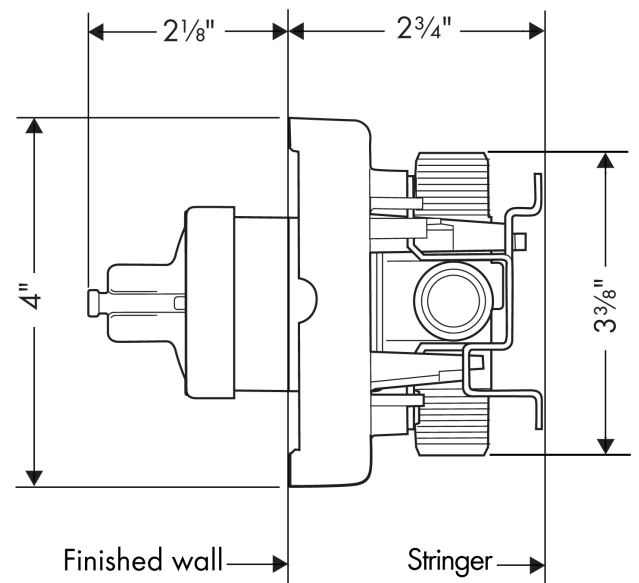

Rough, Pressure Balance with Service Stops

Finish: Part no. : **04121181**

Description

Features

- Connection thread: 1/2" NPT

Item details

List Price \$ 179.00

Compliance / Sustainability

Product image

Scale drawing

Rough, Pressure Balance with Service Stops

Finish: Part no. : **04121181**

Exploded drawing

Year of production: >10/08

1
 The cartridge is included with the trim kit.
 La cartouche est comprise avec le jeu de garniture.
 El cartucho está incluido en el juego de la pieza exterior.

Rough, Pressure Balance with Service Stops

Finish: Part no. : **04121181**

Spare parts list

Year of production: >10/08

Pos.	Description	Part no.	Price	PU
1	cartridge, assy	88727000	-	1