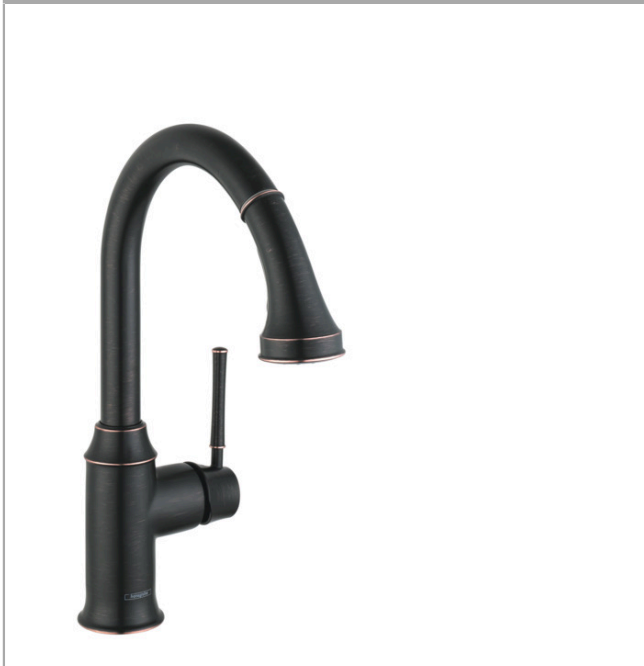

**Talis C**  
**HighArc Kitchen Faucet, 2-Spray Pull-Down, 1.75 GPM**  
 Finish: **rubbed bronze** Part no. : **04215920**

**Description**

**Features**

- Swivel range 150°
- Aerated spray, needle spray, Shower spray pattern
- Locking spray diverter (reverts to default spray mode upon valve closing)
- MagFit magnetic sprayhead docking
- Deck mounted
- Max. flow: 1.75 GPM (6.6 L/Min)
- Ceramic cartridge
- 3/8" connections
- Integrated double backflow prevention
- Extension length up to 19 5/8" (50cm)
- Single lever kitchen mixer, connection hoses, Fastening set, service key, Assembly instructions

**Item details**

List Price \$ 1,041.00

**Technology**

**Compliance / Sustainability**

**Product image**

**Scale drawing**

**Talis C**  
**HighArc Kitchen Faucet, 2-Spray Pull-Down, 1.75 GPM**  
 Finish: rubbed bronze Part no. : 04215920

Exploded drawing

Year of production: >11/20

**Talis C**  
**HighArc Kitchen Faucet, 2-Spray Pull-Down, 1.75 GPM**  
 Finish: **rubbed bronze** Part no. : **04215920**