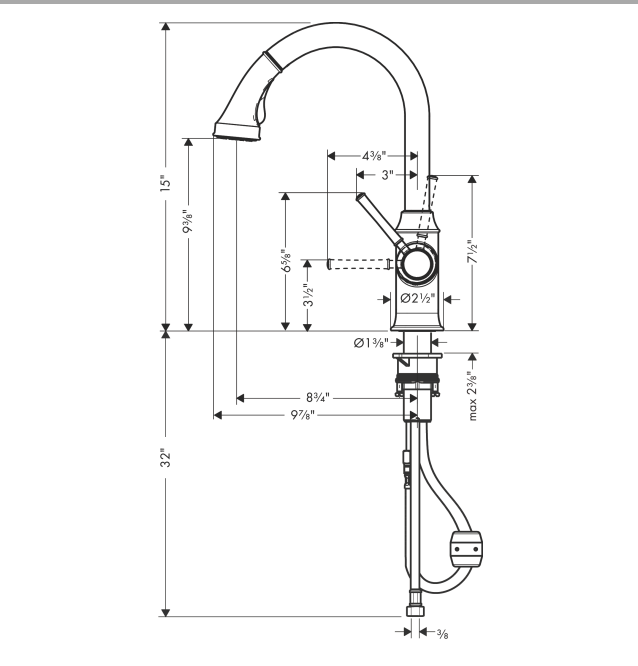

**Talis C**  
**HighArc Kitchen Faucet, 2-Spray Pull-Down, 1.75 GPM**  
 Finish: **rubbed bronze** Part no. : **04215920**

**Description**

**Features**

- Swivel range 150°
- Aerated spray, needle spray, Shower spray pattern
- Locking spray diverter (reverts to default spray mode upon valve closing)
- MagFit magnetic sprayhead docking
- Deck mounted
- Max. flow: 1.75 GPM (6.6 L/Min)
- Ceramic cartridge
- 3/8" connections
- Integrated double backflow prevention
- Extension length up to 19 5/8" (50cm)
- Single lever kitchen mixer, connection hoses, Fastening set, service key, Assembly instructions

**Item details**

List Price \$ 1,041.00

**Technology**

**Compliance / Sustainability**

**Product image**

**Scale drawing**

**Talis C**  
**HighArc Kitchen Faucet, 2-Spray Pull-Down, 1.75 GPM**  
 Finish: rubbed bronze Part no. : 04215920

Exploded drawing

Year of production: >11/20

**Talis C**  
**HighArc Kitchen Faucet, 2-Spray Pull-Down, 1.75 GPM**  
 Finish: **rubbed bronze** Part no. : **04215920**

## Spare parts list

Year of production: >11/20

Pos.	Description	Part no.	Price	PU
1	handle	95900920	-	1
2	screw cover	96338000	-	1
3	flange	95498920	-	1
4	nut	97209000	-	1
5	cartridge, assy	92730000	-	1
6	locking screw for handle	95140000	-	1
7	seal	95008000	-	1
8	spout cpl.	95897920	-	1
9	fixing set (Ø 34)	95049000	-	1
10	weight	98551000	-	1
11	hose 1,50 m	88624000	-	1
12	connection hose 600 mm M10x1	95561000	-	1
13	filter	97735000	-	1
14	handspray	95899920	-	1
15	non return valve	93218000	-	1
16	set of non return valves DW 15	97350000	-	1
18	connection hose 35½" M8x0,75 3/8"	96316001	-	1