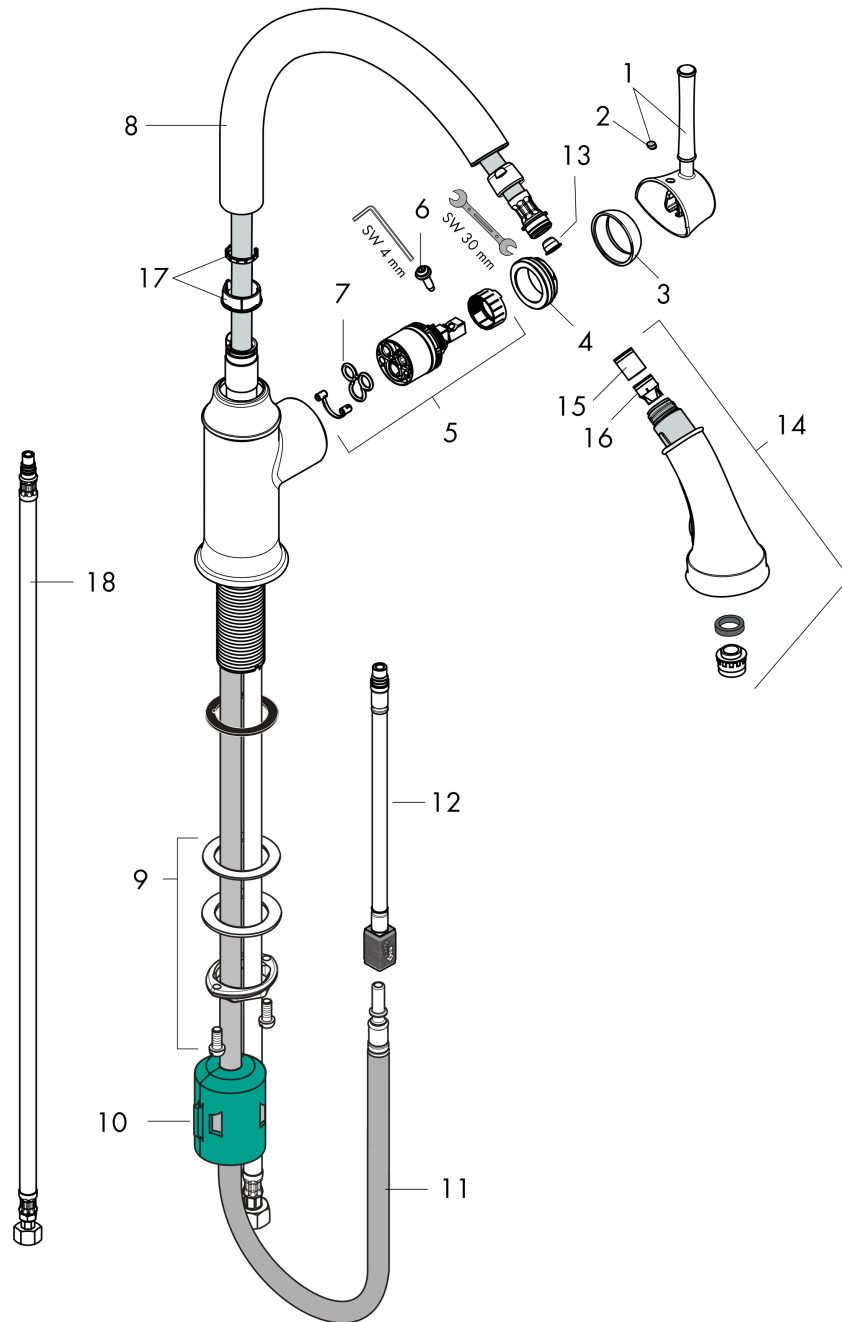

**Talis C**  
**HighArc Kitchen Faucet, 2-Spray Pull-Down, 1.75 GPM**  
 Finish: **rubbed bronze** Part no. : **04215920**

**Description**

**Features**

- Swivel range 150°
- Aerated spray, needle spray, Shower spray pattern
- Locking spray diverter (reverts to default spray mode upon valve closing)
- MagFit magnetic sprayhead docking
- Deck mounted
- Max. flow: 1.75 GPM (6.6 L/Min)
- Ceramic cartridge
- 3/8" connections
- Integrated double backflow prevention
- Extension length up to 19 5/8" (50cm)
- Single lever kitchen mixer, connection hoses, Fastening set, service key, Assembly instructions

**Item details**

List Price \$ 1,041.00

**Technology**

**Compliance / Sustainability**

**Product image**

**Scale drawing**

**Talis C**  
**HighArc Kitchen Faucet, 2-Spray Pull-Down, 1.75 GPM**  
 Finish: rubbed bronze Part no. : 04215920

Exploded drawing

Year of production: >11/20

**Talis C**  
**HighArc Kitchen Faucet, 2-Spray Pull-Down, 1.75 GPM**  
 Finish: **rubbed bronze** Part no. : **04215920**

## Spare parts list

Year of production: >11/20

Pos.	Description	Part no.	Price	PU
1	handle	95900920	-	1
2	screw cover	96338000	-	1
3	flange	95498920	-	1
4	nut	97209000	-	1
5	cartridge, assy	92730000	-	1
6	locking screw for handle	95140000	-	1
7	seal	95008000	-	1
8	spout cpl.	95897920	-	1
9	fixing set (Ø 34)	95049000	-	1
10	weight	98551000	-	1
11	hose 1,50 m	88624000	-	1
12	connection hose 600 mm M10x1	95561000	-	1
13	filter	97735000	-	1
14	handspray	95899920	-	1
15	non return valve	93218000	-	1
16	set of non return valves DW 15	97350000	-	1
18	connection hose 35½" M8x0,75 3/8"	96316001	-	1