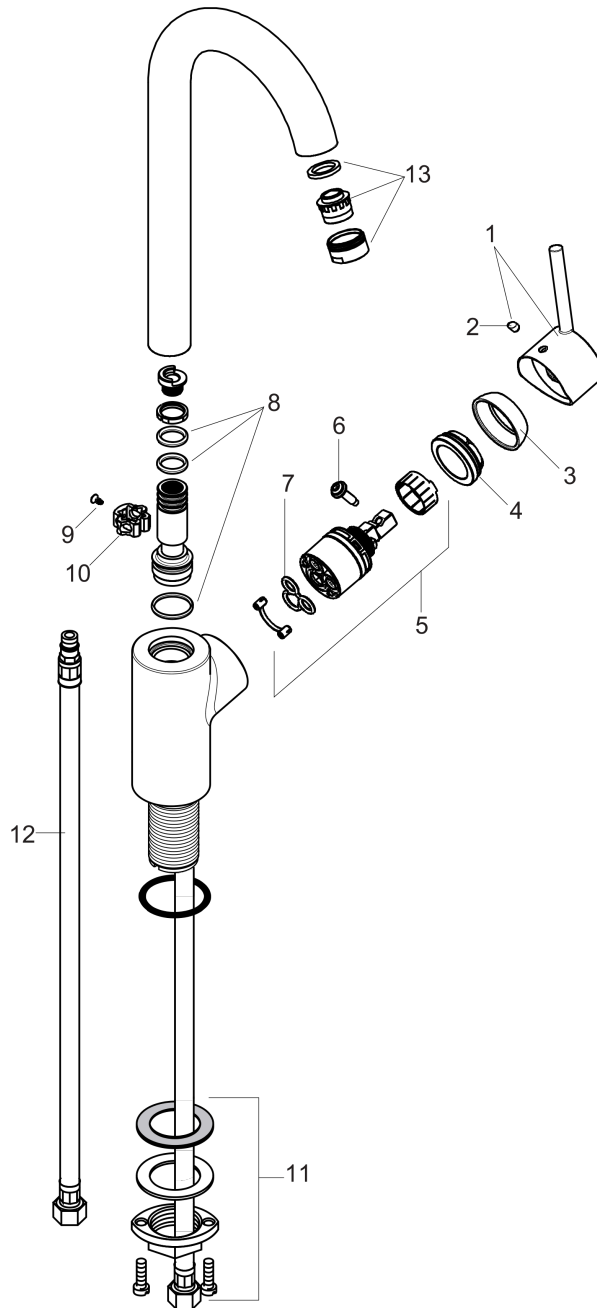

Talis S
Bar Faucet, 1.5 GPM
 Finish: **chrome** Part no. : **04287000**

Description

Features

- Swivel range 150°
- Aerated spray
- Deck mounted
- Max. flow: 1.5 GPM (5.7 L/Min)
- Ceramic cartridge
- 3/8" connections
- Single lever kitchen mixer, connection hoses, Fastening set, Assembly instructions

Item details

List Price \$ 590.00

Technology

Compliance / Sustainability

Product image

Scale drawing

Talis S
Bar Faucet, 1.5 GPM
 Finish: **chrome** Part no. : **04287000**

Exploded drawing

Year of production: >10/18

Talis S
Bar Faucet, 1.5 GPM
 Finish: **chrome** Part no. : **04287000**

Spare parts list

Year of production: >10/18

Pos.	Description	Part no.	Price	PU
1	handle	95560000	-	1
2	screw cover	96338000	-	1
3	flange	95498000	-	1
4	nut	97209000	-	1
5	cartridge, assy	92730000	-	1
6	locking screw for handle	95140000	-	1
7	seal	95008000	-	1
8	sealing set	92646000	-	1
9	screw	97662000	-	1
10	axialring	97558000	-	1
11	fixing set (Ø 34)	95049000	-	1
12	connection hose 35½" M8x0,75 3/8"	96316001	-	1
13	aerator M24x1 (5 l/min)	88744000	-	1