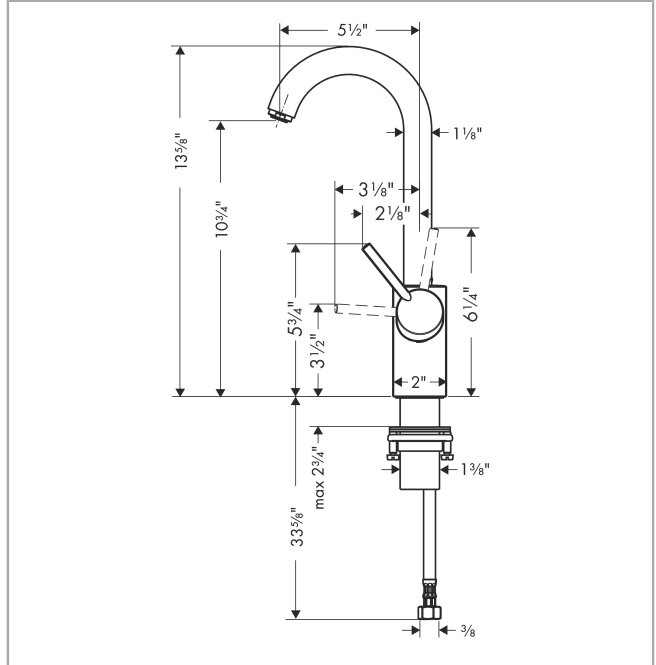

Talis S
Bar Faucet, 1.5 GPM
 Finish: **chrome** Part no. : **04287000**

Description

Features

- Swivel range 150°
- Aerated spray
- Deck mounted
- Max. flow: 1.5 GPM (5.7 L/Min)
- Ceramic cartridge
- 3/8" connections
- Single lever kitchen mixer, connection hoses, Fastening set, Assembly instructions

Item details

List Price \$ 590.00

Technology

Compliance / Sustainability

Product image

Scale drawing

Talis S
Bar Faucet, 1.5 GPM
 Finish: **chrome** Part no. : **04287000**

Exploded drawing

Year of production: >10/18

Talis S
Bar Faucet, 1.5 GPM
 Finish: **chrome** Part no. : **04287000**

Spare parts list

Year of production: >10/18

Pos.	Description	Part no.	Price	PU
1	handle	95560000	-	1
2	screw cover	96338000	-	1
3	flange	95498000	-	1
4	nut	97209000	-	1
5	cartridge, assy	92730000	-	1
6	locking screw for handle	95140000	-	1
7	seal	95008000	-	1
8	sealing set	92646000	-	1
9	screw	97662000	-	1
10	axialring	97558000	-	1
11	fixing set (Ø 34)	95049000	-	1
12	connection hose 35½" M8x0,75 3/8"	96316001	-	1
13	aerator M24x1 (5 l/min)	88744000	-	1