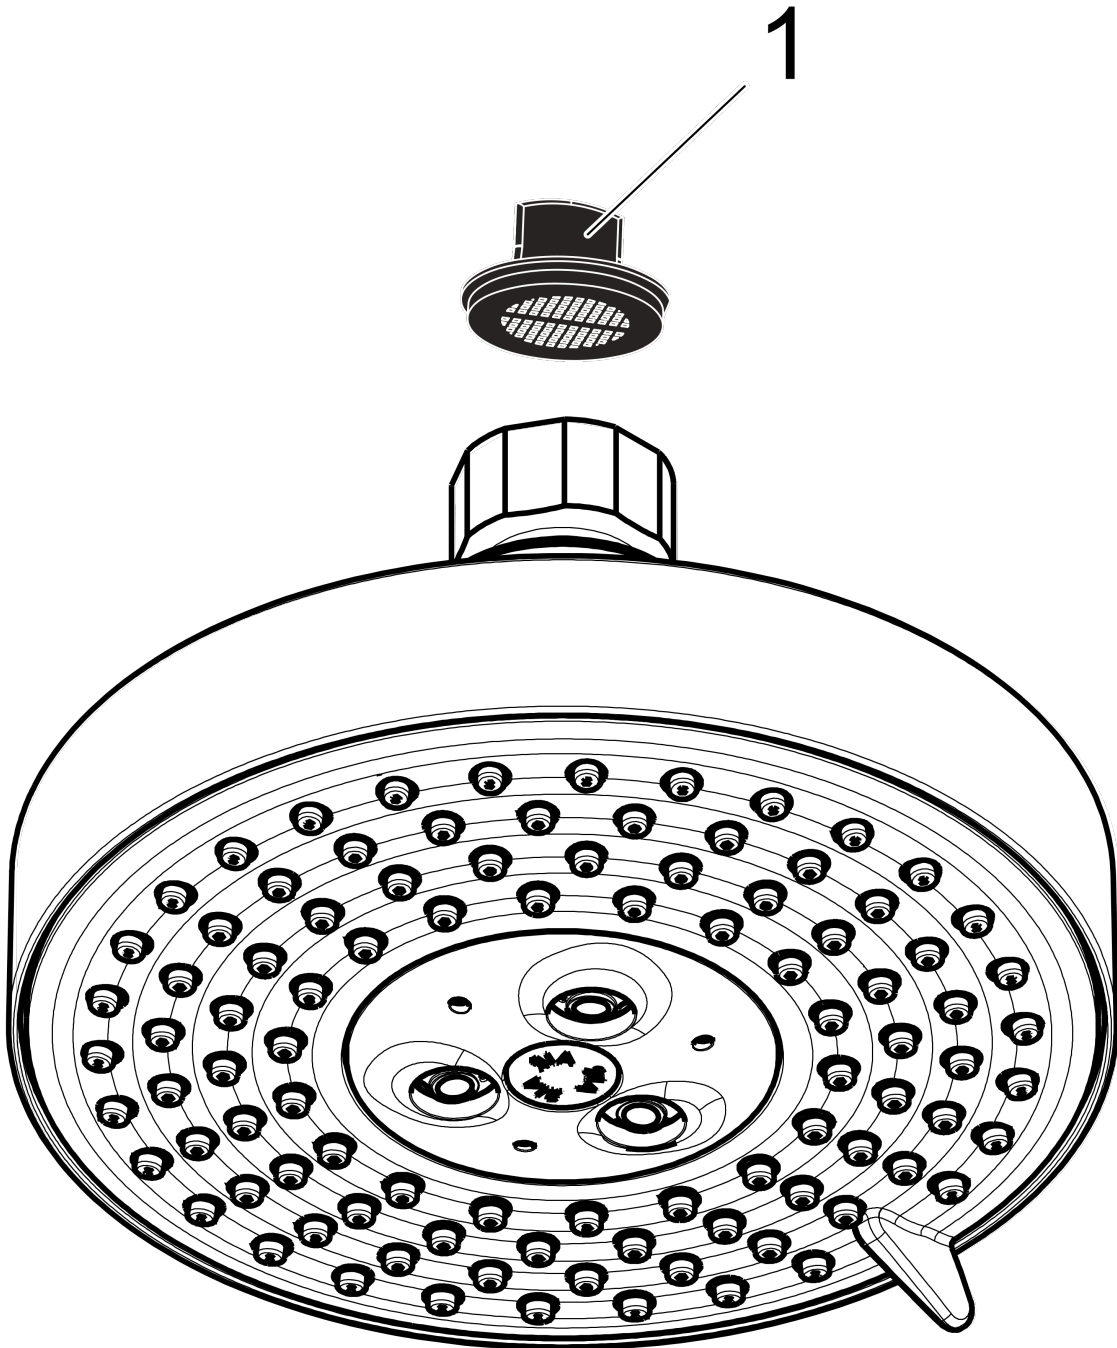

Raindance S
Showerhead 100 3-Jet, 2.0 GPM
 Finish: **chrome** Part no. : **04340000**

Description

Features

- Shower head size: 3.93"
- Spray modes: RainAir, BalanceAir, Whirl
- Max. flow: 2.0 GPM (7.6 L/Min)
- 65 spray channels

Item details

List Price \$ 224.00

Technology

Compliance / Sustainability

Product image

Scale drawing

Raindance S
Showerhead 100 3-Jet, 2.0 GPM
Finish: **chrome** Part no. : **04340000**

Exploded drawing

Year of production: >06/10

Raindance S
Showerhead 100 3-Jet, 2.0 GPM
 Finish: **chrome** Part no. : **04340000**

Spare parts list

Year of production: >06/10

Pos.	Description	Part no.	Price	PU
1	filter packing	88649000	-	1