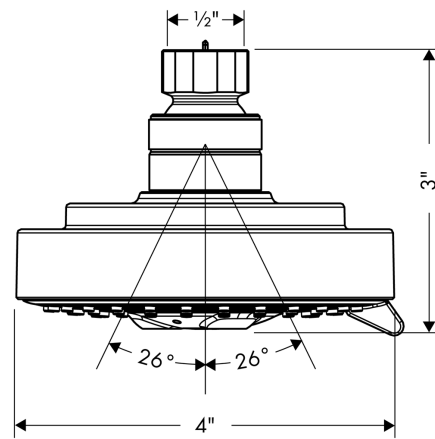

Raindance S
Showerhead 100 3-Jet, 2.0 GPM
 Finish: **chrome** Part no. : **04340000**

Description

Features

- Shower head size: 3.93"
- Spray modes: RainAir, BalanceAir, Whirl
- Max. flow: 2.0 GPM (7.6 L/Min)
- 65 spray channels

Item details

List Price \$ 224.00

Technology

Compliance / Sustainability

Product image

Scale drawing

Raindance S
Showerhead 100 3-Jet, 2.0 GPM
Finish: **chrome** Part no. : **04340000**

Exploded drawing

Year of production: >06/10

Raindance S
Showerhead 100 3-Jet, 2.0 GPM
 Finish: **chrome** Part no. : **04340000**

Spare parts list

Year of production: >06/10

Pos.	Description	Part no.	Price	PU
1	filter packing	88649000	-	1