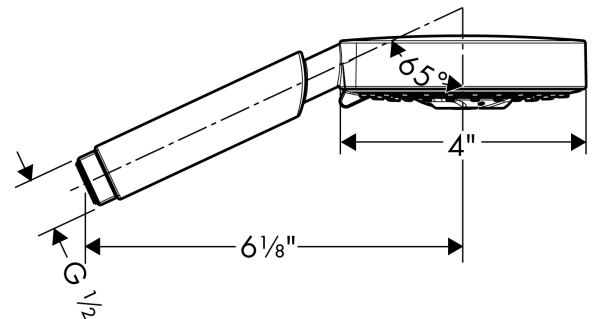

**Raindance S**  
**Handshower 100 3-Jet, 2.0 GPM**  
 Finish: **chrome** Part no. : **04341000**

**Description**

**Features**

- Spray modes: RainAir, BalanceAir, Whirl
- 65 spray channels
- Spray face finish: grey
- Max. flow: 2.0 GPM (7.6 L/Min)

**Item details**

List Price \$ 239.00

**Technology**

**Compliance / Sustainability**

**Product image**

**Scale drawing**

**Raindance S**  
**Handshower 100 3-Jet, 2.0 GPM**  
Finish: **chrome** Part no. : **04341000**

Exploded drawing

Year of production: >06/10

**Raindance S**  
**Handshower 100 3-Jet, 2.0 GPM**  
 Finish: **chrome** Part no. : **04341000**

**Spare parts list**

Year of production: >06/10

| Pos. | Description    | Part no. | Price | PU |
|------|----------------|----------|-------|----|
| 1    | filter packing | 94246000 | -     | 1  |