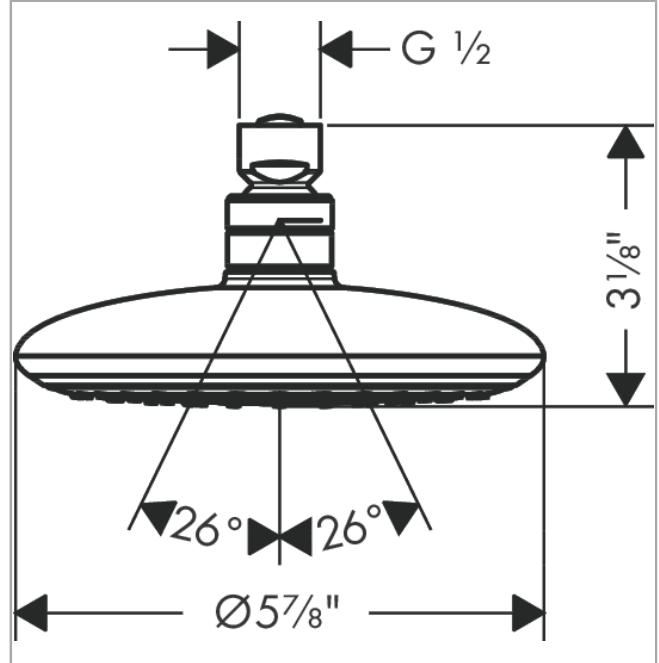

Raindance E
Showerhead 150 1-Jet, 2.0 GPM
 Finish: **chrome** Part no. : **04343000**

Description

Features

- Shower head size: 5.9"
- Spray modes: RainAir
- Max. flow: 2.0 GPM (7.6 L/Min)
- 90 spray channels

Item details

List Price \$ 195.00

Technology

Compliance / Sustainability

Product image

Scale drawing

Raindance E
Showerhead 150 1-Jet, 2.0 GPM
Finish: **chrome** Part no. : **04343000**

Exploded drawing

Year of production: >06/10

Raindance E
Showerhead 150 1-Jet, 2.0 GPM
 Finish: **chrome** Part no. : **04343000**

Spare parts list

Year of production: >06/10

Pos.	Description	Part no.	Price	PU
1	filter packing	88649000	-	1