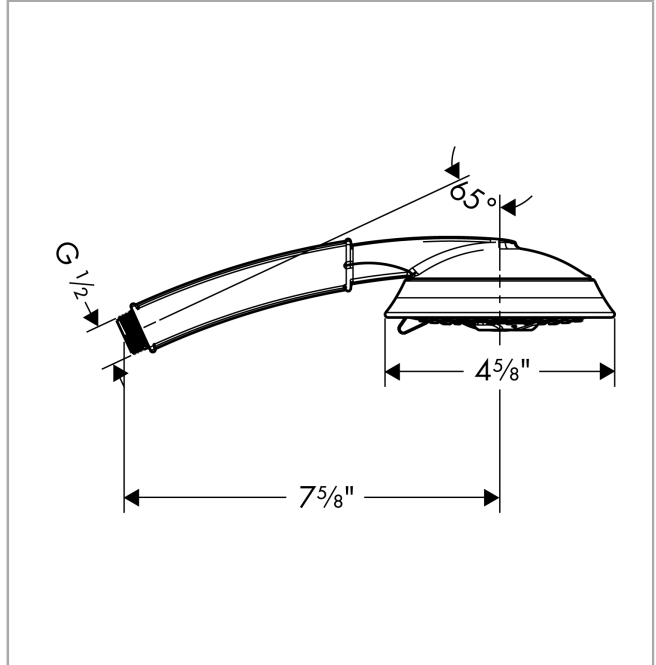

Raindance Classic
Handshower 100 3-Jet, 2.0 GPM
 Finish: **chrome** Part no. : **04345000**

Description

Features

- Spray modes: RainAir, BalanceAir, Whirl
- 65 spray channels
- Max. flow: 2.0 GPM (7.6 L/Min)

Item details

List Price \$ 259.00

Technology

Compliance / Sustainability

Product image

Scale drawing

Raindance Classic
Handshower 100 3-Jet, 2.0 GPM
Finish: **chrome** Part no. : **04345000**

Exploded drawing

Year of production: >06/10

Raindance Classic
Handshower 100 3-Jet, 2.0 GPM
 Finish: **chrome** Part no. : **04345000**

Spare parts list

Year of production: >06/10

Pos.	Description	Part no.	Price	PU
1	filter packing	94246000	-	1