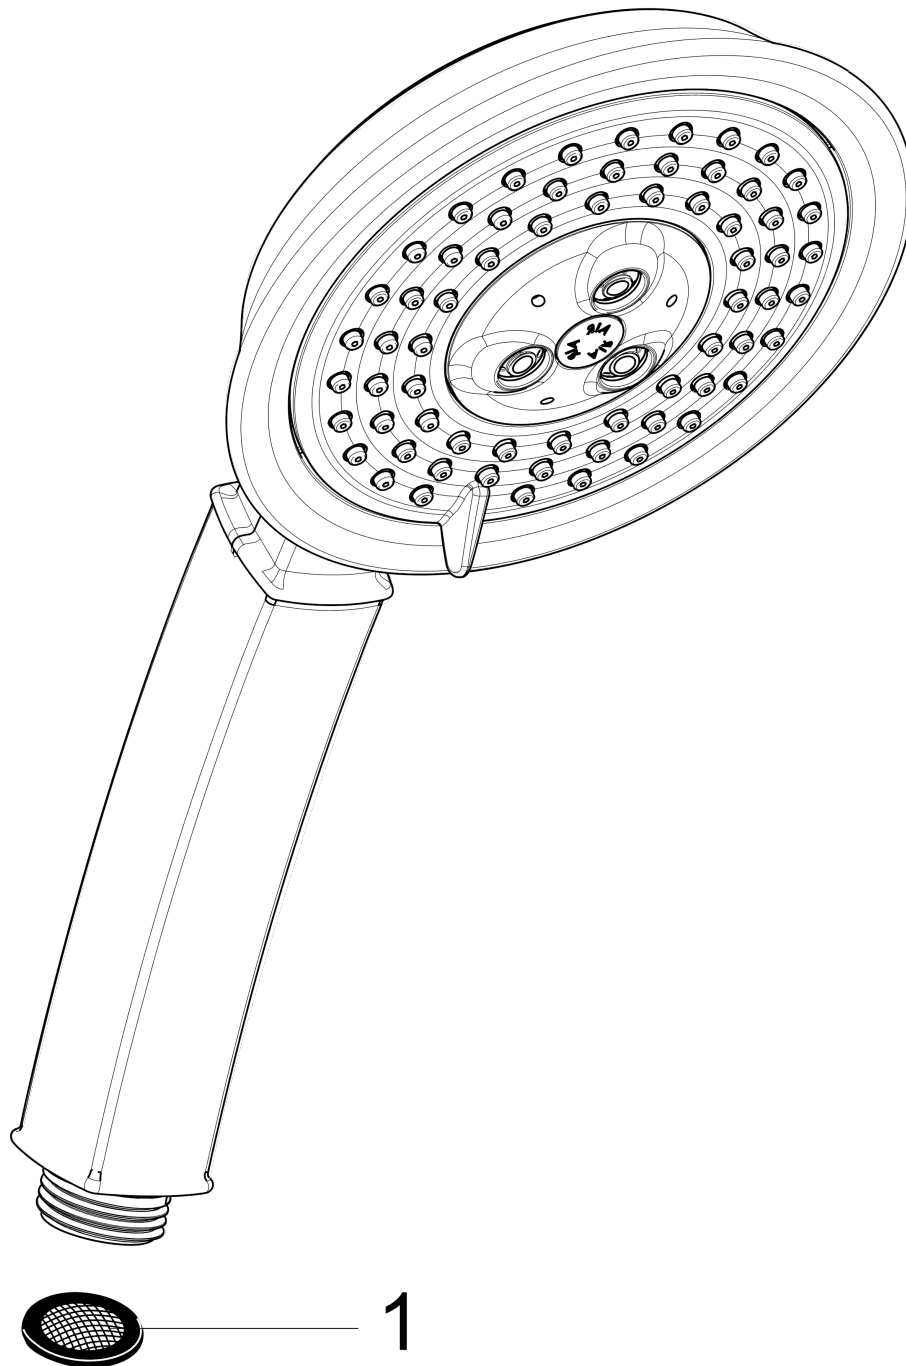

Raindance Classic
Handshower 100 3-Jet, 2.0 GPM
 Finish: **chrome** Part no. : **04345000**

Description

Features

- Spray modes: RainAir, BalanceAir, Whirl
- 65 spray channels
- Max. flow: 2.0 GPM (7.6 L/Min)

Item details

List Price \$ 259.00

Technology

Compliance / Sustainability

Product image

Scale drawing

Raindance Classic
Handshower 100 3-Jet, 2.0 GPM
Finish: **chrome** Part no. : **04345000**

Exploded drawing

Year of production: >06/10

Raindance Classic
Handshower 100 3-Jet, 2.0 GPM
 Finish: **chrome** Part no. : **04345000**

Spare parts list

Year of production: >06/10

Pos.	Description	Part no.	Price	PU
1	filter packing	94246000	-	1