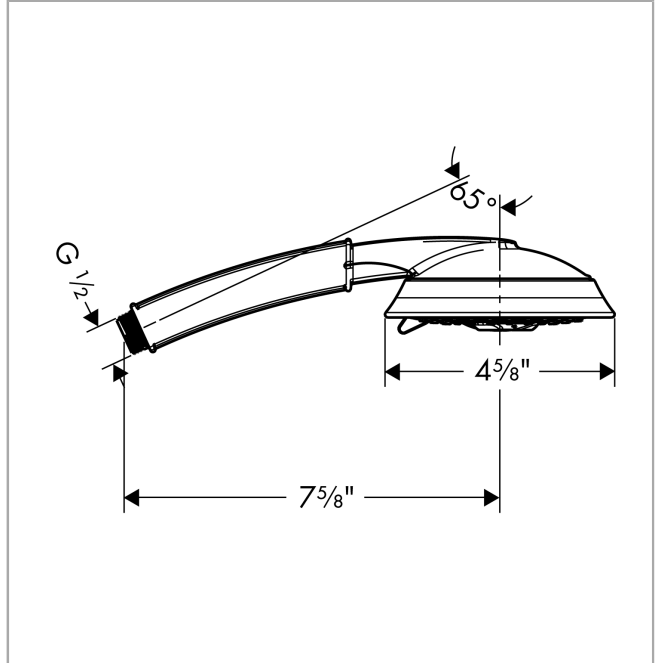

Raindance Classic
Handshower 100 3-Jet, 2.0 GPM
 Finish: **brushed nickel** Part no. : **04345820**

Description

Features

- Spray modes: RainAir, BalanceAir, Whirl
- 65 spray channels
- Max. flow: 2.0 GPM (7.6 L/Min)

Item details

List Price \$ 341.00

Technology

Compliance / Sustainability

Product image

Scale drawing

Raindance Classic
Handshower 100 3-Jet, 2.0 GPM
 Finish: **brushed nickel** Part no. : **04345820**

Exploded drawing

Year of production: >06/10

Raindance Classic
Handshower 100 3-Jet, 2.0 GPM
 Finish: **brushed nickel** Part no. : **04345820**

Spare parts list

Year of production: >06/10

Pos.	Description	Part no.	Price	PU
1	filter packing	94246000	-	1