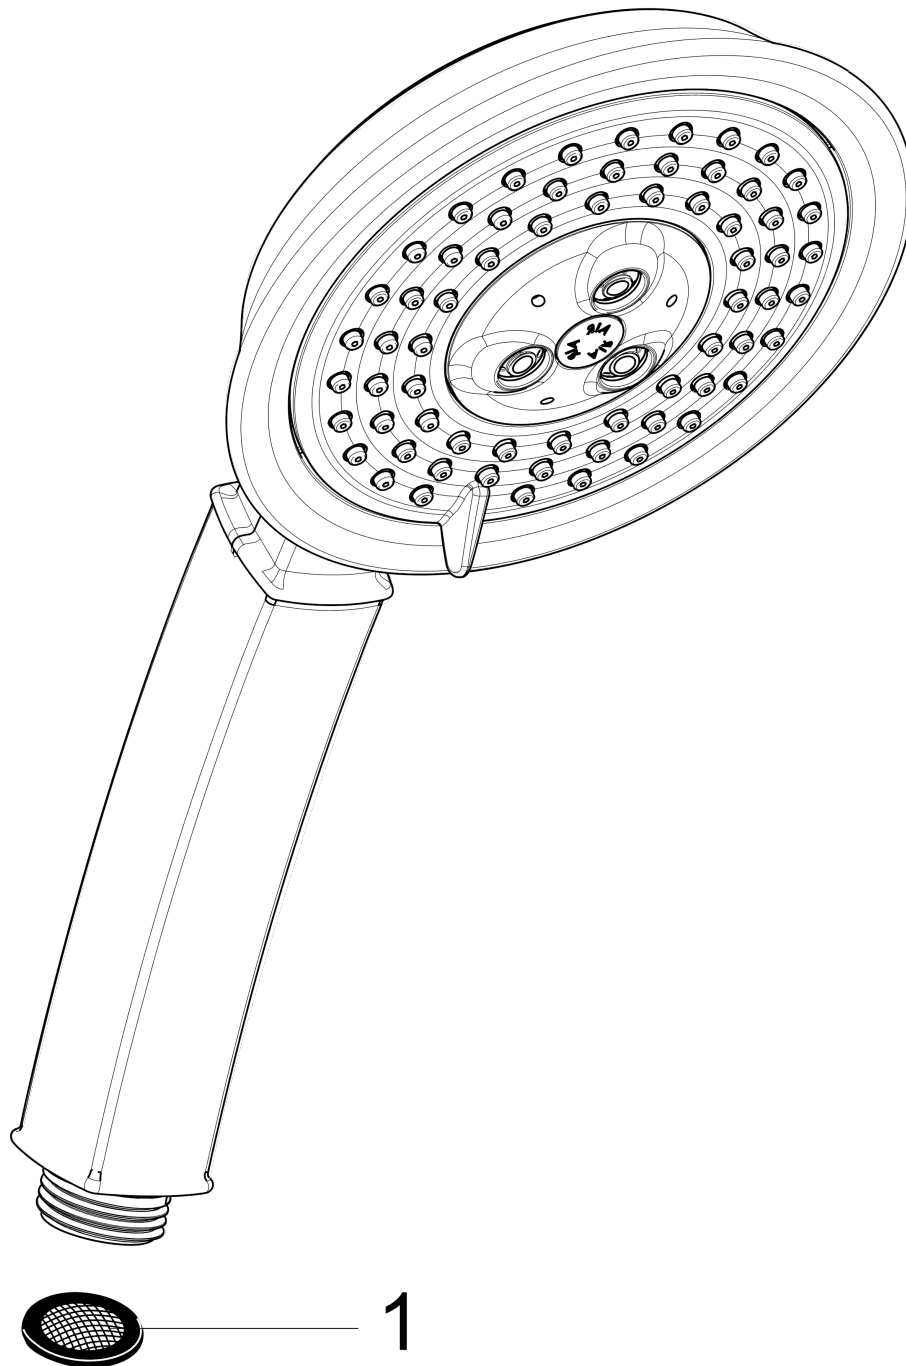

Raindance Classic
Handshower 100 3-Jet, 2.0 GPM
 Finish: **brushed nickel** Part no. : **04345820**

Description

Features

- Spray modes: RainAir, BalanceAir, Whirl
- 65 spray channels
- Max. flow: 2.0 GPM (7.6 L/Min)

Item details

List Price \$ 341.00

Technology

Compliance / Sustainability

Product image

Scale drawing

Raindance Classic
Handshower 100 3-Jet, 2.0 GPM
 Finish: **brushed nickel** Part no. : **04345820**

Exploded drawing

Year of production: >06/10

Raindance Classic
Handshower 100 3-Jet, 2.0 GPM
 Finish: **brushed nickel** Part no. : **04345820**

Spare parts list

Year of production: >06/10

Pos.	Description	Part no.	Price	PU
1	filter packing	94246000	-	1