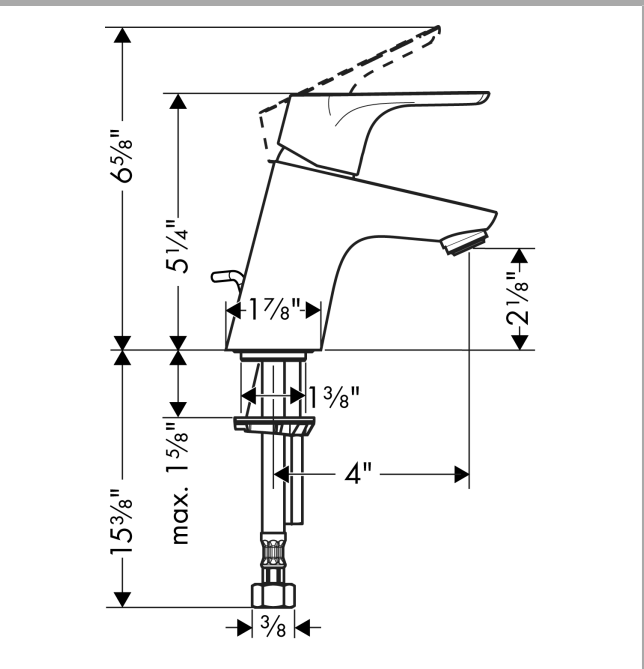

**Focus**  
**Single-Hole Faucet 70 with Pop-Up Drain, 1.2 GPM**  
 Finish: **chrome** Part no. : **04370000**

**Description**

**Features**

- Handle variant: Lever
- Spray modes: aerated spray
- Max. flow: 1.2 GPM (4.5 L/Min)
- Ceramic cartridge
- Includes pop-up drain

**Item details**

List Price \$ 259.00

**Technology**

**Compliance / Sustainability**

**Product image**

**Scale drawing**

**Focus**  
**Single-Hole Faucet 70 with Pop-Up Drain, 1.2 GPM**  
 Finish: **chrome** Part no. : **04370000**

Exploded drawing

Year of production: >07/16

**Focus**

**Single-Hole Faucet 70 with Pop-Up Drain, 1.2 GPM**

Finish: **chrome** Part no. : **04370000**

**Spare parts list**

Year of production: >07/16

Pos.	Description	Part no.	Price	PU
1	handle	98532000	-	1
2	screw cover	96338000	-	1
3	flange	97406000	-	1
4	nut	97209000	-	1
5	cartridge, assy	95646001	-	1
6	locking screw for handle	95140000	-	1
7	seal	95008000	-	1
8	adapter for cartridge	98750000	-	1
9	O-Ring 30x2	98186000	-	1
10	O-ring 35x2	92604000	-	1
11	aerator M24x1 (4,5 l/min)	92877000	-	1
12	seal Ø 42	98722000	-	1
13	fixing set	88508000	-	1
14	connection hose 18½" M8x0,75 3/8"	96321001	-	1
15	pull rod	96657000	-	1
a	pop up waste	88509000	-	1
b	escutcheon	06490000	-	1
c	aerator M24x1 (3,5 l/min)	92508000	-	1