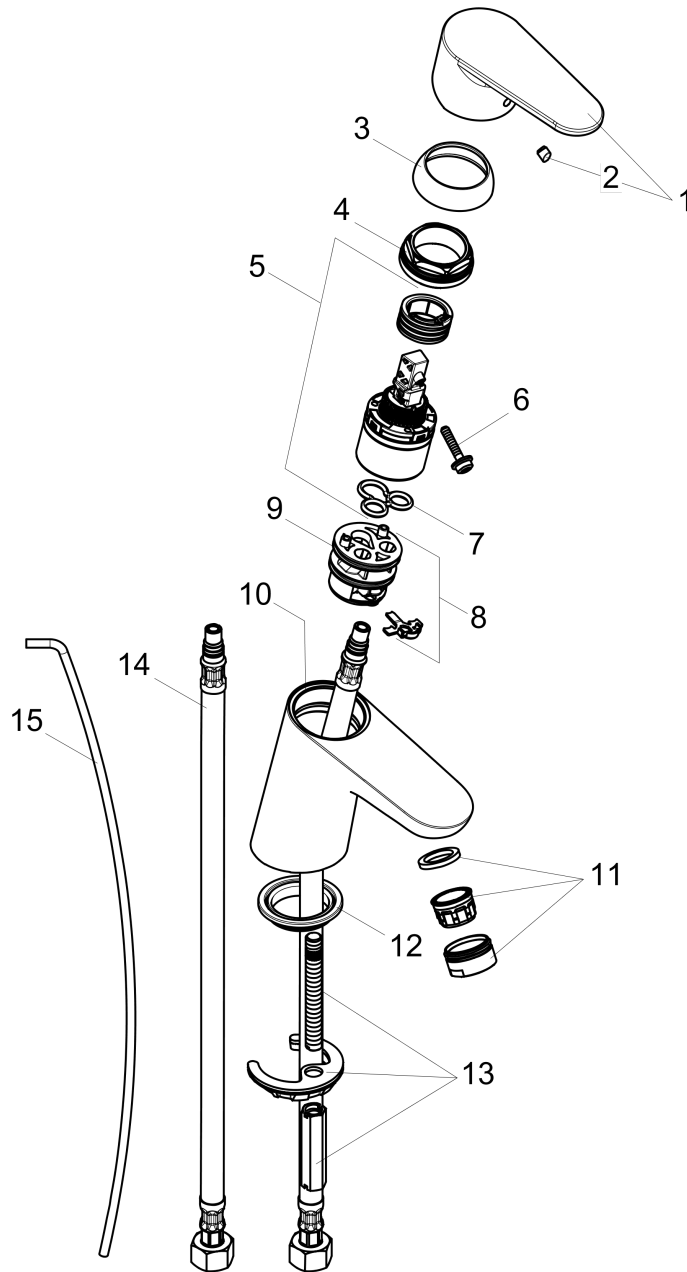

**Focus**  
**Single-Hole Faucet 70 with Pop-Up Drain, 1.2 GPM**  
 Finish: **chrome** Part no. : **04370000**

**Description**

**Features**

- Handle variant: Lever
- Spray modes: aerated spray
- Max. flow: 1.2 GPM (4.5 L/Min)
- Ceramic cartridge
- Includes pop-up drain

**Item details**

List Price \$ 259.00

**Technology**

**Compliance / Sustainability**

**Product image**

**Scale drawing**

**Focus**  
**Single-Hole Faucet 70 with Pop-Up Drain, 1.2 GPM**  
 Finish: **chrome** Part no. : **04370000**

Exploded drawing

Year of production: >07/16

**Focus**

**Single-Hole Faucet 70 with Pop-Up Drain, 1.2 GPM**

Finish: **chrome** Part no. : **04370000**

**Spare parts list**

Year of production: >07/16

Pos.	Description	Part no.	Price	PU
1	handle	98532000	-	1
2	screw cover	96338000	-	1
3	flange	97406000	-	1
4	nut	97209000	-	1
5	cartridge, assy	95646001	-	1
6	locking screw for handle	95140000	-	1
7	seal	95008000	-	1
8	adapter for cartridge	98750000	-	1
9	O-Ring 30x2	98186000	-	1
10	O-ring 35x2	92604000	-	1
11	aerator M24x1 (4,5 l/min)	92877000	-	1
12	seal Ø 42	98722000	-	1
13	fixing set	88508000	-	1
14	connection hose 18½" M8x0,75 3/8"	96321001	-	1
15	pull rod	96657000	-	1
a	pop up waste	88509000	-	1
b	escutcheon	06490000	-	1
c	aerator M24x1 (3,5 l/min)	92508000	-	1