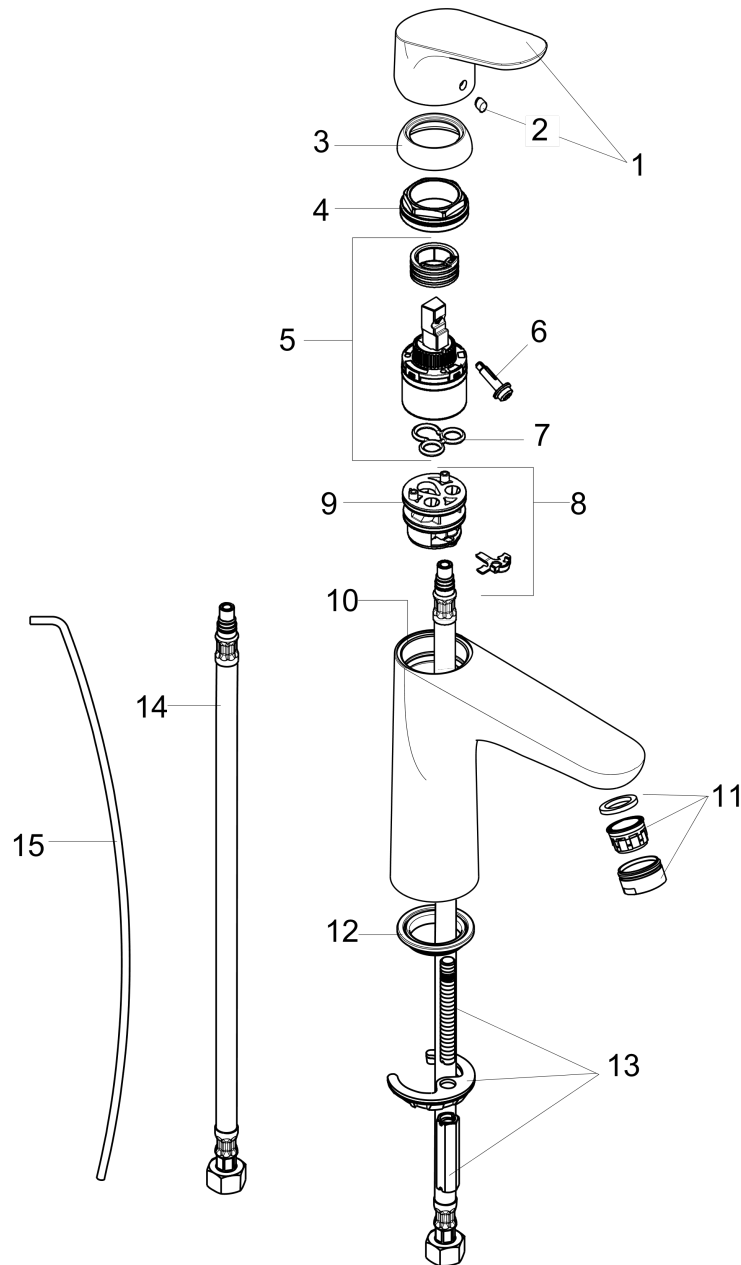

**Focus**  
**Single-Hole Faucet 100 with Pop-Up Drain, 1.2 GPM**  
 Finish: **chrome** Part no. : **04371000**

**Description**

**Features**

- Handle variant: Lever
- Spray modes: aerated spray
- Max. flow: 1.2 GPM (4.5 L/Min)
- Ceramic cartridge
- Includes pop-up drain

**Item details**

List Price \$ 286.00

**Technology**

**Compliance / Sustainability**

**Product image**

**Scale drawing**

**Focus**

**Single-Hole Faucet 100 with Pop-Up Drain, 1.2 GPM**

Finish: **chrome** Part no. : **04371000**

**Exploded drawing**

Year of production: >07/16

**Focus**

**Single-Hole Faucet 100 with Pop-Up Drain, 1.2 GPM**

Finish: **chrome** Part no. : **04371000**

**Spare parts list**

Year of production: >07/16

Pos.	Description	Part no.	Price	PU
1	handle	98532000	-	1
2	screw cover	96338000	-	1
3	flange	97406000	-	1
4	nut	97209000	-	1
5	cartridge, assy	95646001	-	1
6	locking screw for handle	95140000	-	1
7	seal	95008000	-	1
8	adapter for cartridge	98750000	-	1
9	O-Ring 30x2	98186000	-	1
10	O-ring 35x2	92604000	-	1
11	aerator M24x1 (4,5 l/min)	92877000	-	1
12	seal Ø 42	98722000	-	1
13	fixing set	88508000	-	1
14	connection hose 18½" M8x0,75 3/8"	96321001	-	1
15	pull rod	96657000	-	1
a	pop up waste	88509000	-	1