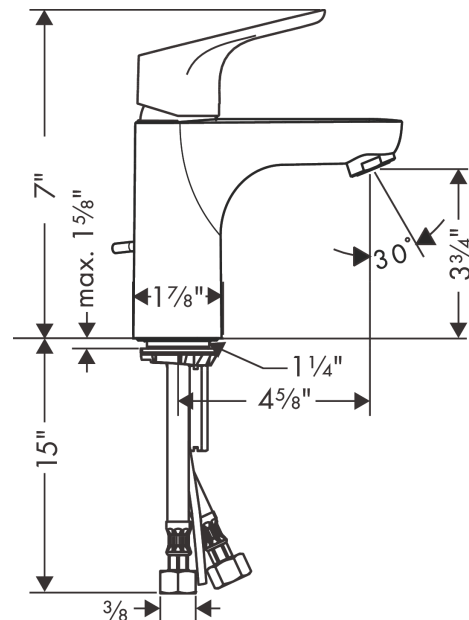

**Focus**  
**Single-Hole Faucet 100 with Pop-Up Drain, 1.2 GPM**  
 Finish: **chrome** Part no. : **04371000**

**Description**

**Features**

- Handle variant: Lever
- Spray modes: aerated spray
- Max. flow: 1.2 GPM (4.5 L/Min)
- Ceramic cartridge
- Includes pop-up drain

**Item details**

List Price \$ 286.00

**Technology**

**Compliance / Sustainability**

**Product image**

**Scale drawing**

**Focus**

**Single-Hole Faucet 100 with Pop-Up Drain, 1.2 GPM**

Finish: **chrome** Part no. : **04371000**

**Exploded drawing**

Year of production: >07/16

**Focus**

**Single-Hole Faucet 100 with Pop-Up Drain, 1.2 GPM**

Finish: **chrome** Part no. : **04371000**

**Spare parts list**

Year of production: >07/16

Pos.	Description	Part no.	Price	PU
1	handle	98532000	-	1
2	screw cover	96338000	-	1
3	flange	97406000	-	1
4	nut	97209000	-	1
5	cartridge, assy	95646001	-	1
6	locking screw for handle	95140000	-	1
7	seal	95008000	-	1
8	adapter for cartridge	98750000	-	1
9	O-Ring 30x2	98186000	-	1
10	O-ring 35x2	92604000	-	1
11	aerator M24x1 (4,5 l/min)	92877000	-	1
12	seal Ø 42	98722000	-	1
13	fixing set	88508000	-	1
14	connection hose 18½" M8x0,75 3/8"	96321001	-	1
15	pull rod	96657000	-	1
a	pop up waste	88509000	-	1