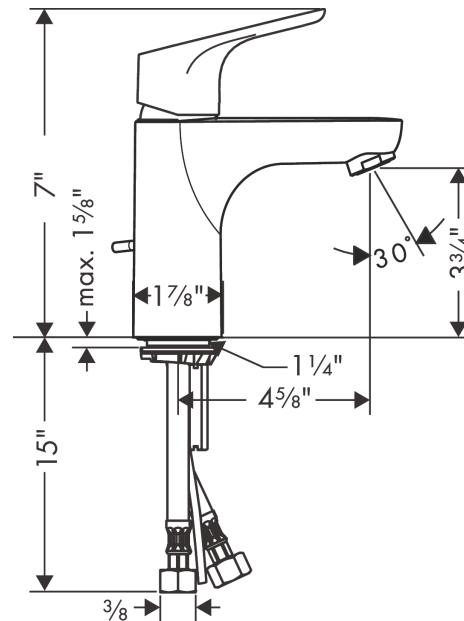

Focus
Single-Hole Faucet 100 with Pop-Up Drain, 1.2 GPM
 Finish: **brushed nickel** Part no. : **04371820**

Description

Features

- Handle variant: Lever
- Spray modes: aerated spray
- Max. flow: 1.2 GPM (4.5 L/Min)
- Ceramic cartridge
- Includes pop-up drain

Item details

List Price \$ 377.00

Technology

Compliance / Sustainability

Product image

Scale drawing

Focus

Single-Hole Faucet 100 with Pop-Up Drain, 1.2 GPM

Finish: **brushed nickel** Part no. : **04371820**

Exploded drawing

Year of production: >07/16

Focus

Single-Hole Faucet 100 with Pop-Up Drain, 1.2 GPM

Finish: **brushed nickel** Part no. : **04371820**

Spare parts list

Year of production: >07/16

Pos.	Description	Part no.	Price	PU
1	handle	98532820	-	1
2	screw cover	96338000	-	1
3	flange	97406820	-	1
4	nut	97209000	-	1
5	cartridge, assy	95646001	-	1
6	locking screw for handle	95140000	-	1
7	seal	95008000	-	1
8	adapter for cartridge	98750000	-	1
9	O-Ring 30x2	98186000	-	1
10	O-ring 35x2	92604000	-	1
11	aerator M24x1 (4,5 l/min)	92877820	-	1
12	seal Ø 42	98722000	-	1
13	fixing set	88508000	-	1
14	connection hose 18½" M8x0,75 3/8"	96321001	-	1
15	pull rod	96657820	-	1
a	pop up waste	88509820	-	1