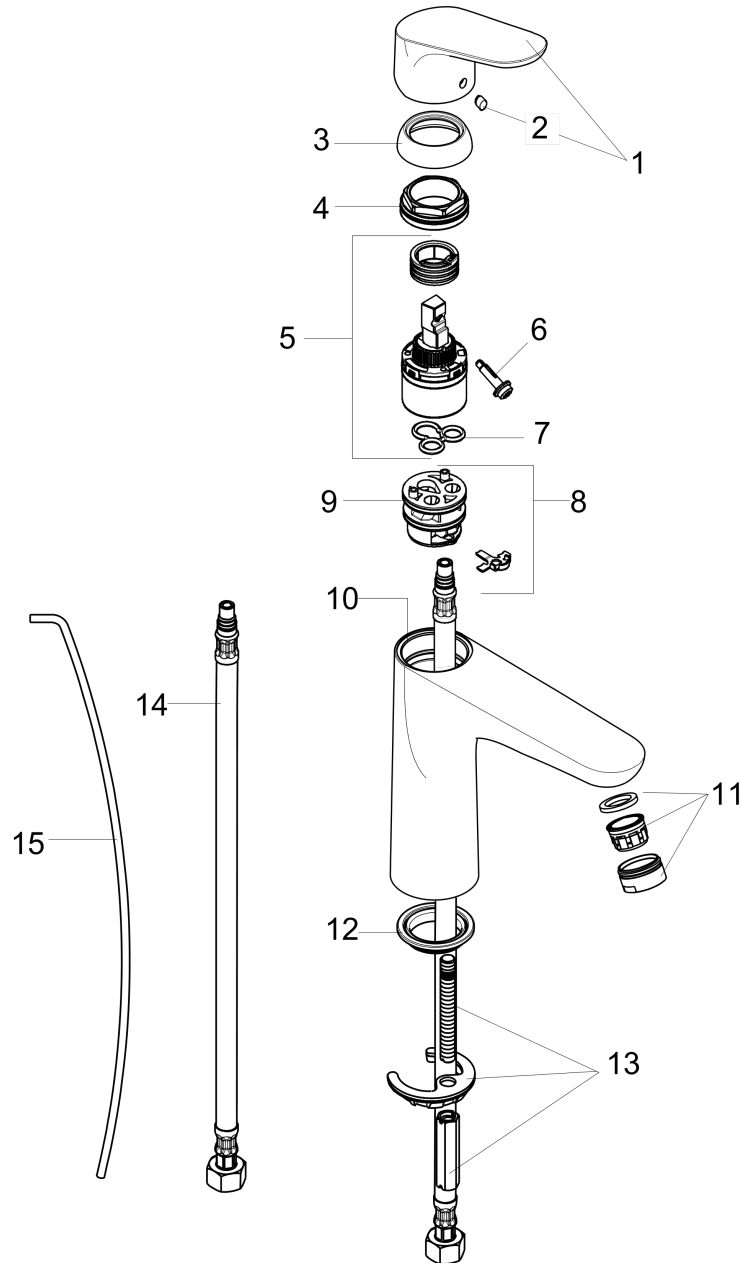

Focus
Single-Hole Faucet 100 with Pop-Up Drain, 1.2 GPM
 Finish: **brushed nickel** Part no. : **04371820**

Description

Features

- Handle variant: Lever
- Spray modes: aerated spray
- Max. flow: 1.2 GPM (4.5 L/Min)
- Ceramic cartridge
- Includes pop-up drain

Item details

List Price \$ 377.00

Technology

Compliance / Sustainability

Product image

Scale drawing

Focus

Single-Hole Faucet 100 with Pop-Up Drain, 1.2 GPM

Finish: **brushed nickel** Part no. : **04371820**

Exploded drawing

Year of production: >07/16

Focus

Single-Hole Faucet 100 with Pop-Up Drain, 1.2 GPM

Finish: **brushed nickel** Part no. : **04371820**

Spare parts list

Year of production: >07/16

Pos.	Description	Part no.	Price	PU
1	handle	98532820	-	1
2	screw cover	96338000	-	1
3	flange	97406820	-	1
4	nut	97209000	-	1
5	cartridge, assy	95646001	-	1
6	locking screw for handle	95140000	-	1
7	seal	95008000	-	1
8	adapter for cartridge	98750000	-	1
9	O-Ring 30x2	98186000	-	1
10	O-ring 35x2	92604000	-	1
11	aerator M24x1 (4,5 l/min)	92877820	-	1
12	seal Ø 42	98722000	-	1
13	fixing set	88508000	-	1
14	connection hose 18½" M8x0,75 3/8"	96321001	-	1
15	pull rod	96657820	-	1
a	pop up waste	88509820	-	1