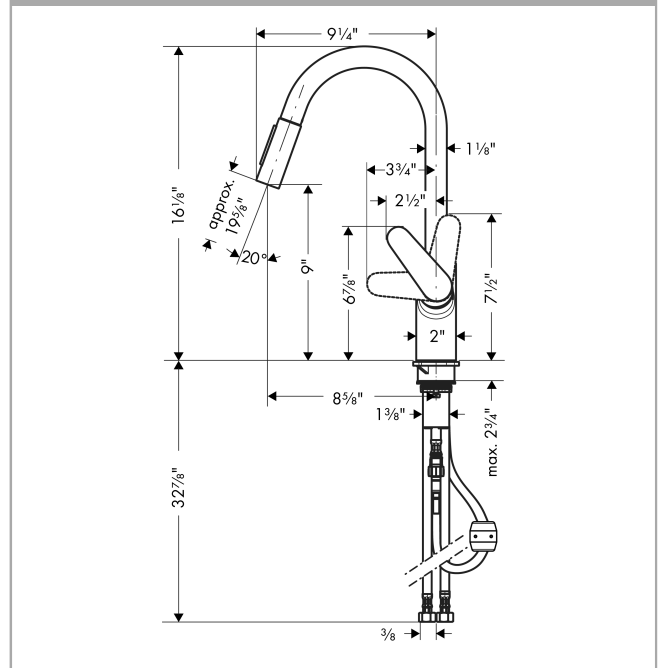

Focus

HighArc Kitchen Faucet, 2-Spray Pull-Down, 1.75 GPM

Finish: **Steel Optic** Part no. : **04505800**

Description

Features

- Swivel range 150°
- Laminar spray, needle spray, Shower spray pattern
- Toggle spray diverter
- MagFit magnetic sprayhead docking
- Deck mounted
- Max. flow: 1.75 GPM (6.6 L/Min)
- Ceramic cartridge
- 3/8" connections
- Integrated double backflow prevention
- Extension length up to 19 5/8" (50cm)
- Single lever kitchen mixer, connection hoses, Fastening set, Assembly instructions

Item details

List Price \$ 809.00

Technology

Compliance / Sustainability

Product image

Scale drawing

Focus

HighArc Kitchen Faucet, 2-Spray Pull-Down, 1.75 GPM

Finish: **Steel Optic** Part no. : **04505800**

Spare parts list

Year of production: >11/20

Pos.	Description	Part no.	Price	PU
1	handle	98460800	-	1
2	screw cover	96338000	-	1
3	flange	95498800	-	1
4	nut	97209000	-	1
5	cartridge, assy	92730000	-	1
6	locking screw for handle	95140000	-	1
7	seal	95008000	-	1
8	spout cpl.	95562800	-	1
9	filter	97735000	-	1
10	O-ring 11x2	98127000	-	1
11	non return valve	93218000	-	1
12	set of non return valves DW 15	97350000	-	1
13	fixing set (Ø 34)	95049000	-	1
14	hose 1,50 m	88624000	-	1
15	connection hose 35½" M8x0,75 3/8"	96316001	-	1
17	service tool	95910000	-	1
19	O-ring 20x1	98140000	-	1
18	O-ring 18x1,5	98231000	-	1
20	connection hose 600 mm M10x1	95561000	-	1
21	weight	98551000	-	1
22	aerator laminar M22x1 (15 l/min)	95909000	-	1