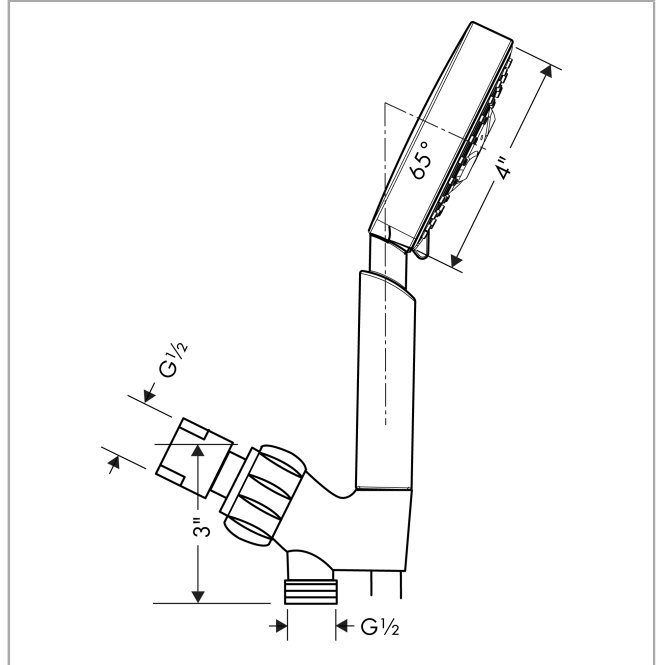

Raindance S
Handshower Set 100 3-Jet, 2.0 GPM
 Finish: **chrome** Part no. : **04518000**

Description

Features

- Consists of: Handshower, Handshower holder, Shower hose, Handshower holder
- Spray modes: RainAir, BalanceAir, Whirl
- Max. flow: 2.0 GPM (7.6 L/Min)
- Pivot connector prevents hose from tangling
- 30° adjustment
- Rinseable screen seal

Item details

List Price \$ 312.00

Technology

Compliance / Sustainability

Product image

Scale drawing

Raindance S
Handshower Set 100 3-Jet, 2.0 GPM
Finish: **chrome** Part no. : **04518000**

Exploded drawing

Year of production: >09/12

Raindance S
Handshower Set 100 3-Jet, 2.0 GPM
 Finish: **chrome** Part no. : **04518000**

Spare parts list

Year of production: >09/12

Pos.	Description	Part no.	Price	PU
1	filter packing	88649000	-	1
2	shower holder	06505003	-	1
3	washer	88651000	-	1
4	handshower	04341000	-	1
5	shower hose 1,60 m	28276003	-	1
6	filter packing	94246000	-	1