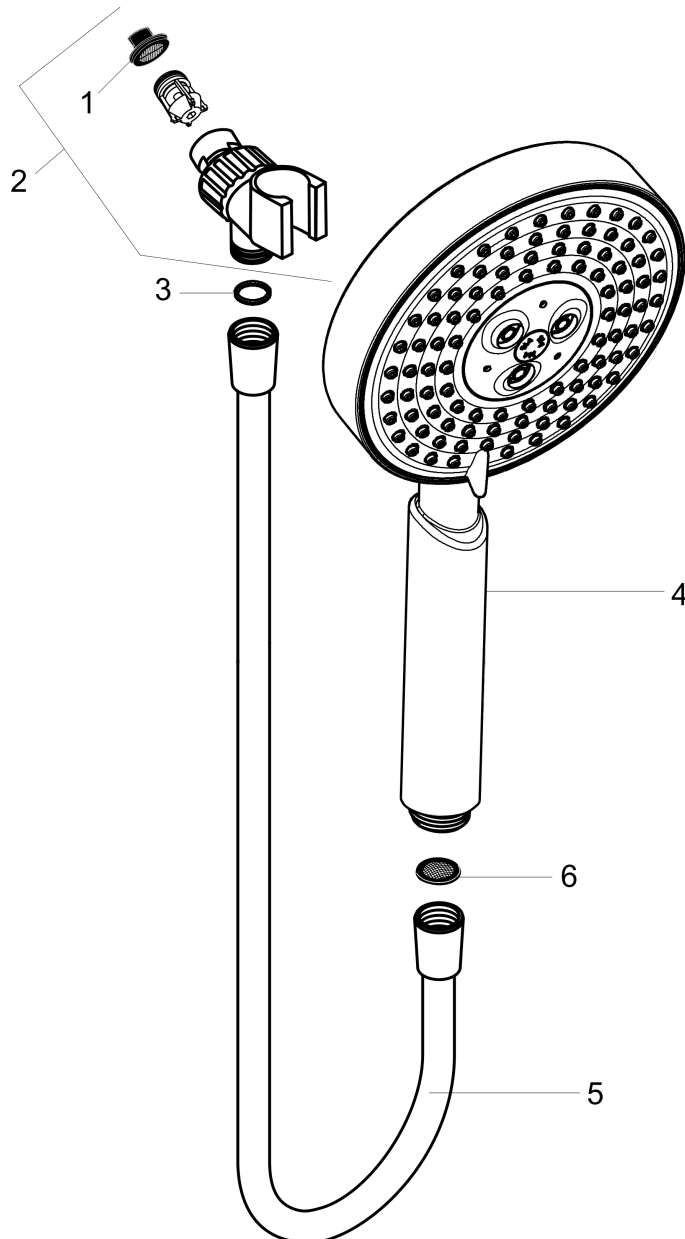

Raindance S
Handshower Set 100 3-Jet, 2.0 GPM
 Finish: **chrome** Part no. : **04518000**

Description

Features

- Consists of: Handshower, Handshower holder, Shower hose, Handshower holder
- Spray modes: RainAir, BalanceAir, Whirl
- Max. flow: 2.0 GPM (7.6 L/Min)
- Pivot connector prevents hose from tangling
- 30° adjustment
- Rinseable screen seal

Item details

List Price \$ 312.00

Technology

Compliance / Sustainability

Product image

Scale drawing

Raindance S
Handshower Set 100 3-Jet, 2.0 GPM
Finish: **chrome** Part no. : **04518000**

Exploded drawing

Year of production: >09/12

Raindance S
Handshower Set 100 3-Jet, 2.0 GPM
 Finish: **chrome** Part no. : **04518000**

Spare parts list

Year of production: >09/12

Pos.	Description	Part no.	Price	PU
1	filter packing	88649000	-	1
2	shower holder	06505003	-	1
3	washer	88651000	-	1
4	handshower	04341000	-	1
5	shower hose 1,60 m	28276003	-	1
6	filter packing	94246000	-	1