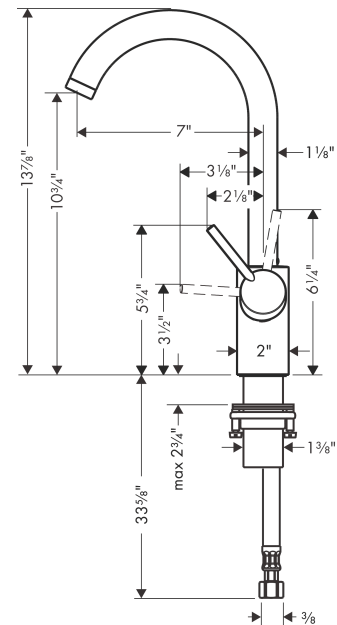

Talis S
Kitchen Faucet, 1-Spray, 1.5 GPM
 Finish: **Steel Optic** Part no. : **04870800**

Description

Features

- Swivel range 150°
- Aerated spray
- Deck mounted
- Max. flow: 1.5 GPM (5.7 L/Min)
- Ceramic cartridge
- 3/8" connections
- Single lever kitchen mixer, connection hoses, Fastening set, Assembly instructions

Item details

List Price \$ 805.00

Technology

Compliance / Sustainability

Product image

Scale drawing

Talis S
Kitchen Faucet, 1-Spray, 1.5 GPM
 Finish: **Steel Optic** Part no. : **04870800**

Exploded drawing

Year of production: >10/18

Talis S
Kitchen Faucet, 1-Spray, 1.5 GPM
 Finish: **Steel Optic** Part no. : **04870800**

Spare parts list

Year of production: >10/18

Pos.	Description	Part no.	Price	PU
1	handle	95560800	-	1
2	screw cover	96338000	-	1
3	flange	95498800	-	1
4	nut	97209000	-	1
5	cartridge, assy	92730000	-	1
6	locking screw for handle	96059000	-	1
7	seal	95008000	-	1
8	sealing set	92646000	-	1
9	screw	97662000	-	1
10	axialring	97558000	-	1
11	fixing set (Ø 34)	95049000	-	1
12	connection hose 35½" M8x0,75 3/8"	96316001	-	1
13	aerator M24x1 (5 l/min)	88744800	-	1