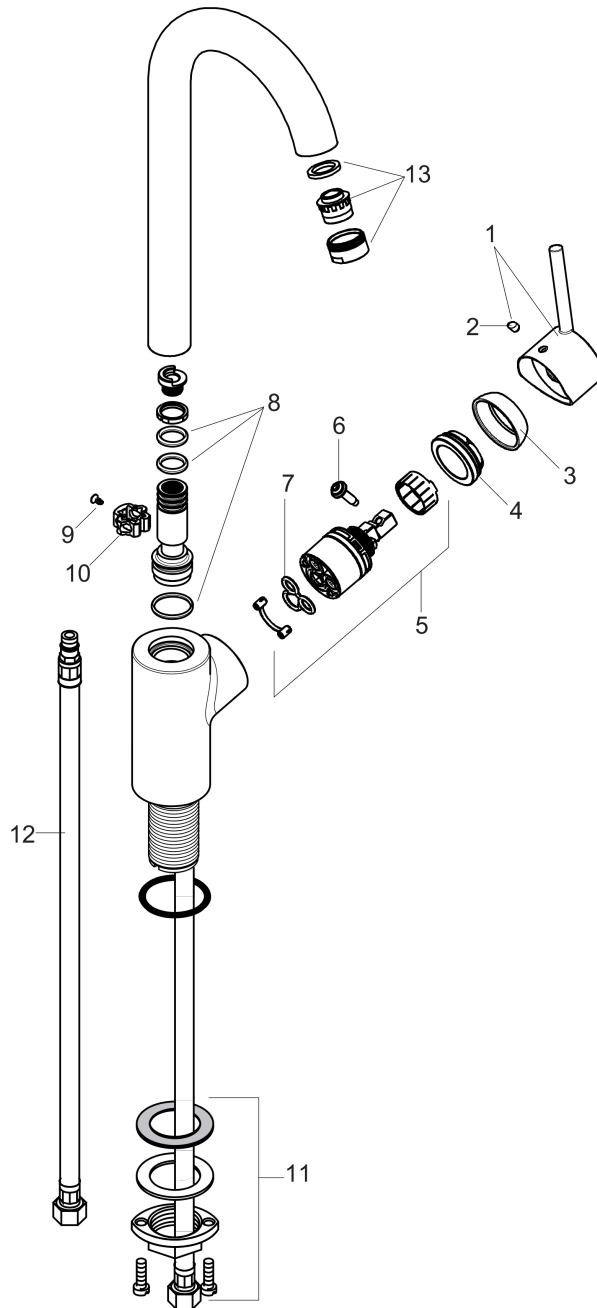

Talis S
Kitchen Faucet, 1-Spray, 1.5 GPM
 Finish: **Steel Optic** Part no. : **04870800**

Description

Features

- Swivel range 150°
- Aerated spray
- Deck mounted
- Max. flow: 1.5 GPM (5.7 L/Min)
- Ceramic cartridge
- 3/8" connections
- Single lever kitchen mixer, connection hoses, Fastening set, Assembly instructions

Item details

List Price \$ 805.00

Technology

Compliance / Sustainability

Product image

Scale drawing

Talis S
Kitchen Faucet, 1-Spray, 1.5 GPM
 Finish: **Steel Optic** Part no. : **04870800**

Exploded drawing

Year of production: >10/18

Talis S
Kitchen Faucet, 1-Spray, 1.5 GPM
 Finish: **Steel Optic** Part no. : **04870800**

Spare parts list

Year of production: >10/18

Pos.	Description	Part no.	Price	PU
1	handle	95560800	-	1
2	screw cover	96338000	-	1
3	flange	95498800	-	1
4	nut	97209000	-	1
5	cartridge, assy	92730000	-	1
6	locking screw for handle	96059000	-	1
7	seal	95008000	-	1
8	sealing set	92646000	-	1
9	screw	97662000	-	1
10	axialring	97558000	-	1
11	fixing set (Ø 34)	95049000	-	1
12	connection hose 35½" M8x0,75 3/8"	96316001	-	1
13	aerator M24x1 (5 l/min)	88744800	-	1