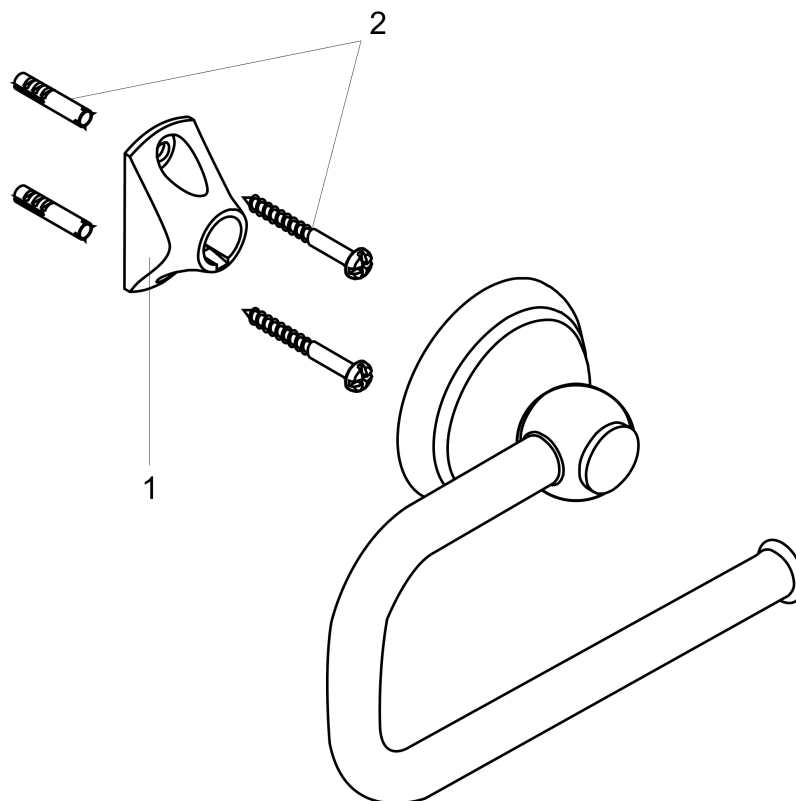

**C Accessories**  
**Toilet Paper Holder**

Finish: **chrome** Part no. : **06093000**

**Description**

**Features**

- Wall-mounted
- Brass
- Metal holder
- With mounting material
- Concealed fastening

**Item details**

List Price \$ 149.00

**Product image**

**Scale drawing**

C Accessories

Toilet Paper Holder

Finish: **chrome** Part no. : **06093000**

Exploded drawing

Year of production: >07/04

**C Accessories**

**Toilet Paper Holder**

Finish: **chrome** Part no. : **06093000**

**Spare parts list**

Year of production: >07/04

Pos.	Description	Part no.	Price	PU
1	support element	96341000	-	1
2	mounting set	40915000	-	1