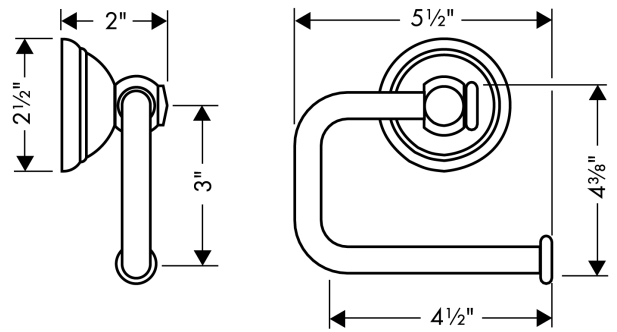

**C Accessories**  
**Toilet Paper Holder**

Finish: **chrome** Part no. : **06093000**

**Description**

**Features**

- Wall-mounted
- Brass
- Metal holder
- With mounting material
- Concealed fastening

**Item details**

List Price \$ 149.00

**Product image**

**Scale drawing**

C Accessories

Toilet Paper Holder

Finish: **chrome** Part no. : **06093000**

Exploded drawing

Year of production: >07/04

**C Accessories**

**Toilet Paper Holder**

Finish: **chrome** Part no. : **06093000**

**Spare parts list**

Year of production: >07/04

Pos.	Description	Part no.	Price	PU
1	support element	96341000	-	1
2	mounting set	40915000	-	1