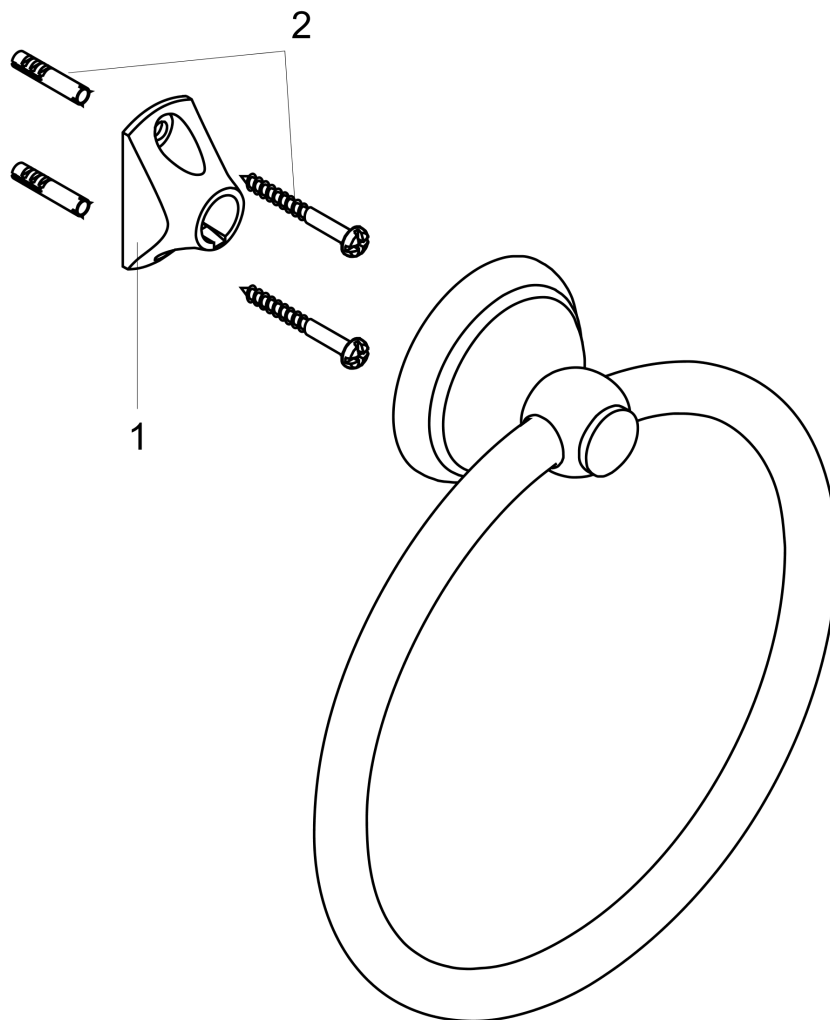

**C Accessories**

**Towel Ring**

Finish: **chrome** Part no. : **06095000**

**Description**

**Features**

- Wall-mounted
- Brass
- Metal holder
- Swiveling
- Concealed fastening

**Item details**

List Price \$ 192.00

**Product image**

**Scale drawing**

C Accessories

Towel Ring

Finish: **chrome** Part no. : **06095000**

Exploded drawing

Year of production: >07/04

**C Accessories**

**Towel Ring**

Finish: **chrome** Part no. : **06095000**

**Spare parts list**

Year of production: >07/04

Pos.	Description	Part no.	Price	PU
1	support element	96341000	-	1
2	mounting set	40915000	-	1