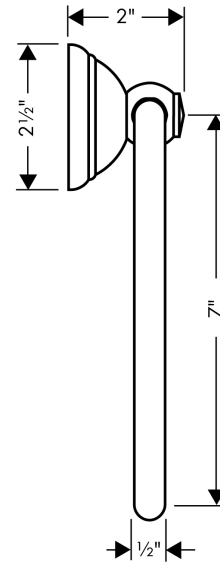

**C Accessories**

**Towel Ring**

Finish: **chrome** Part no. : **06095000**

**Description**

**Features**

- Wall-mounted
- Brass
- Metal holder
- Swiveling
- Concealed fastening

**Item details**

List Price \$ 192.00

**Product image**

**Scale drawing**

C Accessories

Towel Ring

Finish: **chrome** Part no. : **06095000**

Exploded drawing

Year of production: >07/04

**C Accessories**

**Towel Ring**

Finish: **chrome** Part no. : **06095000**

**Spare parts list**

Year of production: >07/04

Pos.	Description	Part no.	Price	PU
1	support element	96341000	-	1
2	mounting set	40915000	-	1