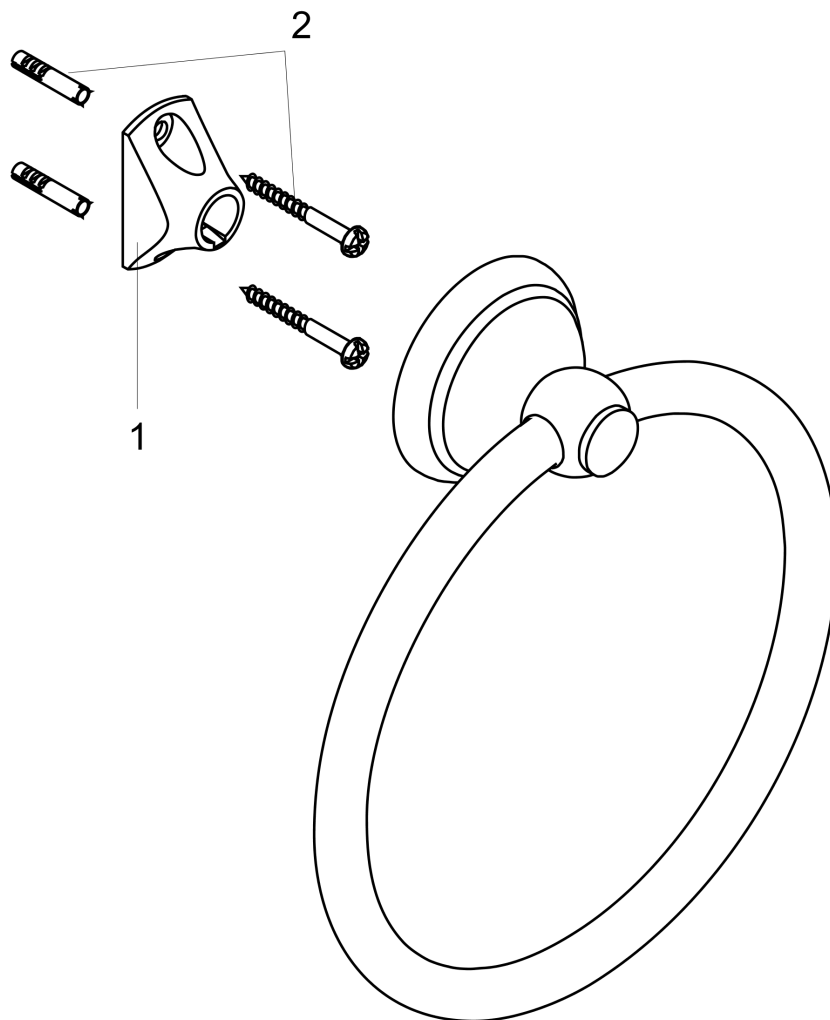

C Accessories

Towel Ring

Finish: **brushed nickel** Part no. : **06095820**

Description

Features

- Wall-mounted
- Brass
- Metal holder
- Swiveling
- Concealed fastening

Item details

List Price \$ 253.00

Product image

Scale drawing

C Accessories

Towel Ring

Finish: brushed nickel Part no. : 06095820

Exploded drawing

Year of production: >01/04

C Accessories

Towel Ring

Finish: **brushed nickel** Part no. : **06095820**

Spare parts list

Year of production: >01/04

Pos.	Description	Part no.	Price	PU
1	support element	96341000	-	1
2	mounting set	40915000	-	1