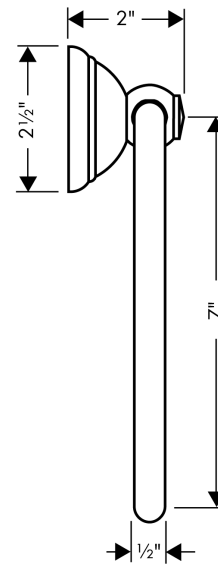

C Accessories

Towel Ring

Finish: **brushed nickel** Part no. : **06095820**

Description

Features

- Wall-mounted
- Brass
- Metal holder
- Swiveling
- Concealed fastening

Item details

List Price \$ 253.00

Product image

Scale drawing

C Accessories

Towel Ring

Finish: brushed nickel Part no. : 06095820

Exploded drawing

Year of production: >01/04

C Accessories

Towel Ring

Finish: **brushed nickel** Part no. : **06095820**

Spare parts list

Year of production: >01/04

Pos.	Description	Part no.	Price	PU
1	support element	96341000	-	1
2	mounting set	40915000	-	1