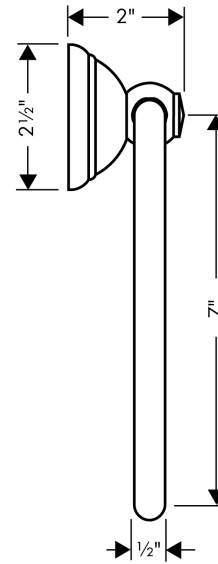

C Accessories

Towel Ring

Finish: **polished nickel** Part no. : **06095830**

Description

Features

- Wall-mounted
- Brass
- Metal holder
- Swiveling
- Concealed fastening

Item details

List Price \$ 245.00

Product image

Scale drawing

C Accessories

Towel Ring

Finish: **polished nickel** Part no. : **06095830**

Exploded drawing

Year of production: >01/04

C Accessories

Towel Ring

Finish: **polished nickel** Part no. : **06095830**

Spare parts list

Year of production: >01/04

Pos.	Description	Part no.	Price	PU
1	support element	96341000	-	1
2	mounting set	40915000	-	1