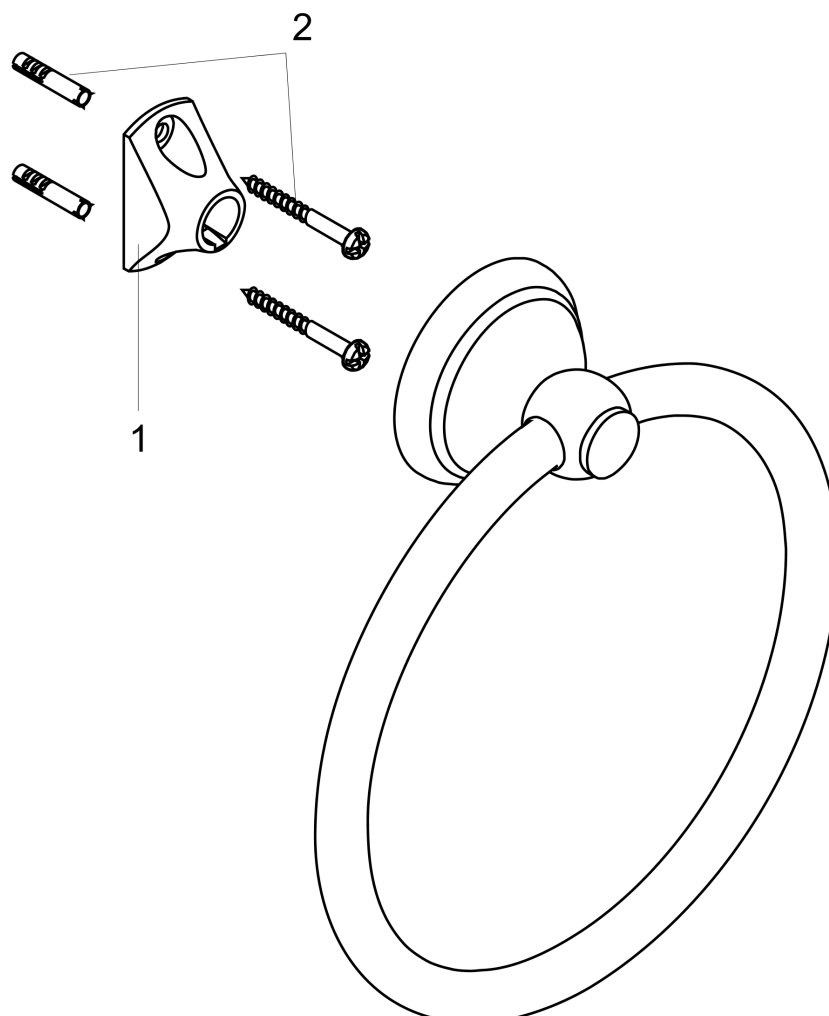

C Accessories

Towel Ring

Finish: **polished nickel** Part no. : **06095830**

Description

Features

- Wall-mounted
- Brass
- Metal holder
- Swiveling
- Concealed fastening

Item details

List Price \$ 245.00

Product image

Scale drawing

C Accessories

Towel Ring

Finish: **polished nickel** Part no. : **06095830**

Exploded drawing

Year of production: >01/04

C Accessories

Towel Ring

Finish: **polished nickel** Part no. : **06095830**

Spare parts list

Year of production: >01/04

Pos.	Description	Part no.	Price	PU
1	support element	96341000	-	1
2	mounting set	40915000	-	1