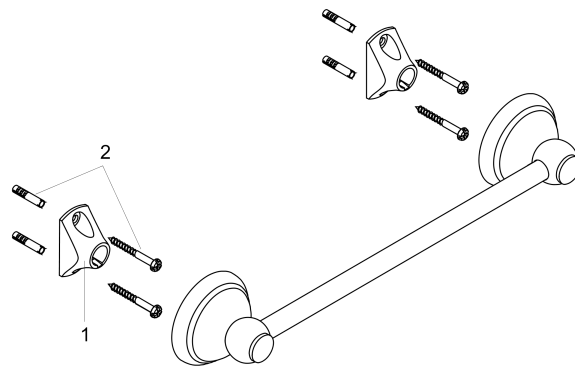

C Accessories

Towel Bar, 24"

Finish: **polished nickel** Part no. : **06098830**

Description

Features

- Wall-mounted
- Brass
- Metal holder
- Fixed
- Concealed fastening

Item details

List Price \$ 282.00

Product image

Scale drawing

C Accessories

Towel Bar, 24"

Finish: **polished nickel** Part no. : **06098830**

Exploded drawing

Year of production: >05/04

C Accessories

Towel Bar, 24"

Finish: **polished nickel** Part no. : **06098830**

Spare parts list

Year of production: >05/04

Pos.	Description	Part no.	Price	PU
1	support element	96341000	-	1
2	mounting set	40915000	-	1