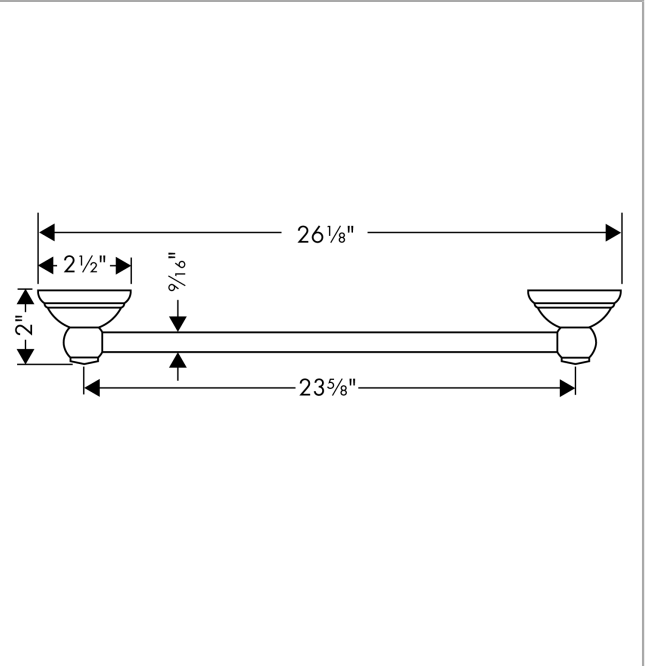

C Accessories

Towel Bar, 24"

Finish: **polished nickel** Part no. : **06098830**

Description

Features

- Wall-mounted
- Brass
- Metal holder
- Fixed
- Concealed fastening

Item details

List Price \$ 282.00

Product image

Scale drawing

C Accessories

Towel Bar, 24"

Finish: **polished nickel** Part no. : **06098830**

Exploded drawing

Year of production: >05/04

C Accessories

Towel Bar, 24"

Finish: **polished nickel** Part no. : **06098830**

Spare parts list

Year of production: >05/04

Pos.	Description	Part no.	Price	PU
1	support element	96341000	-	1
2	mounting set	40915000	-	1