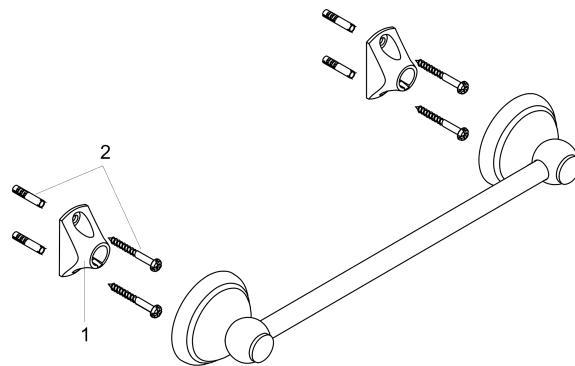

C Accessories

Towel Bar, 24"

Finish: **rubbed bronze** Part no. : **06098920**

Description

Features

- Wall-mounted
- Brass
- Metal holder
- Fixed
- Concealed fastening

Item details

List Price \$ 293.00

Product image

Scale drawing

C Accessories

Towel Bar, 24"

Finish: **rubbed bronze**

Part no. : **06098920**

Exploded drawing

Year of production: **>02/08**

C Accessories

Towel Bar, 24"

Finish: **rubbed bronze** Part no. : **06098920**

Spare parts list

Year of production: >02/08

Pos.	Description	Part no.	Price	PU
1	support element	96341000	-	1
2	mounting set	40915000	-	1