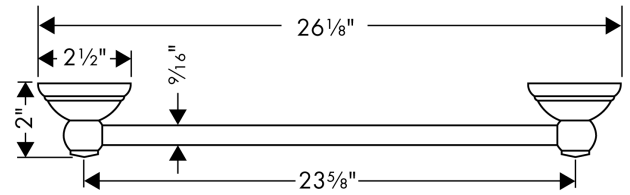

C Accessories

Towel Bar, 24"

Finish: **rubbed bronze** Part no. : **06098920**

Description

Features

- Wall-mounted
- Brass
- Metal holder
- Fixed
- Concealed fastening

Item details

List Price \$ 293.00

Product image

Scale drawing

C Accessories

Towel Bar, 24"

Finish: **rubbed bronze**

Part no. : **06098920**

Exploded drawing

Year of production: **>02/08**

C Accessories

Towel Bar, 24"

Finish: **rubbed bronze** Part no. : **06098920**

Spare parts list

Year of production: >02/08

Pos.	Description	Part no.	Price	PU
1	support element	96341000	-	1
2	mounting set	40915000	-	1