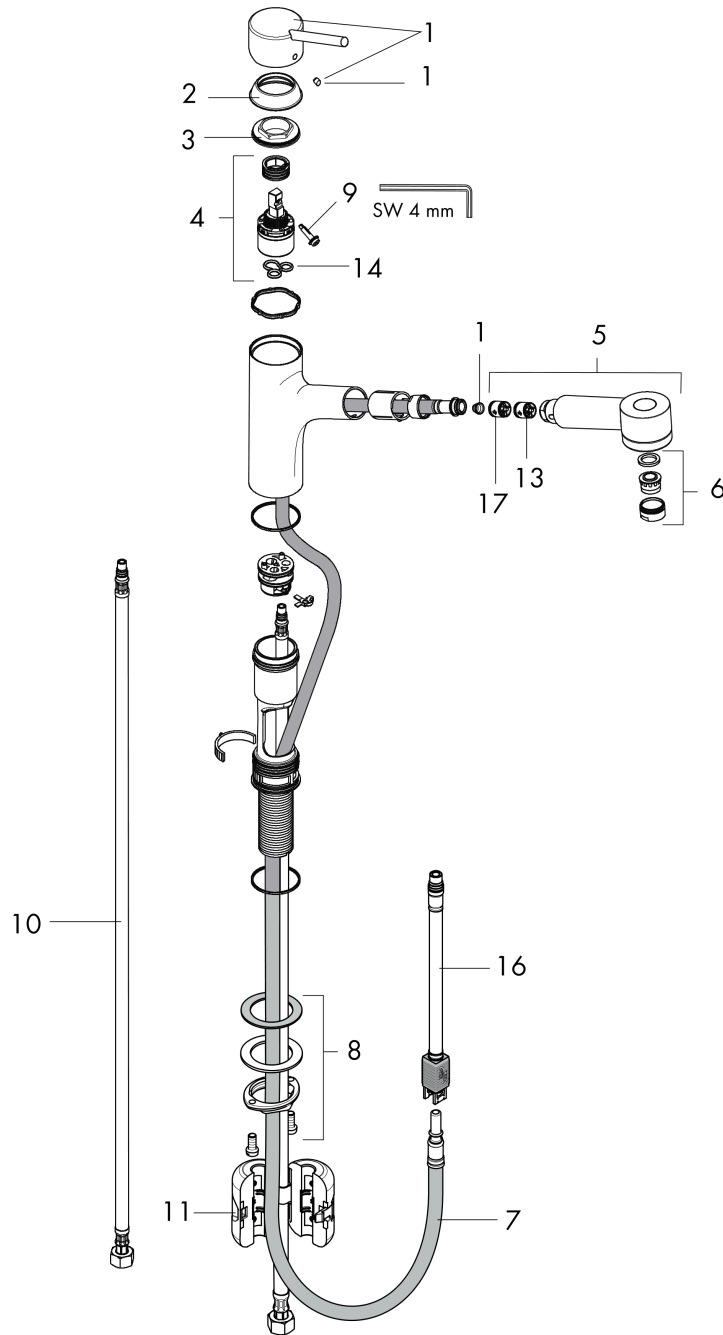

Talis S
Kitchen Faucet, 2-Spray Pull-Out, 1.75 GPM
 Finish: **chrome** Part no. : **06462000**

Description

Features

- Swivel range 150°
- Aerated spray, needle spray, Shower spray pattern
- Locking spray diverter (reverts to default spray mode upon valve closing)
- Deck mounted
- Max. flow: 1.75 GPM (6.6 L/Min)
- Ceramic cartridge
- 3/8" connections
- Integrated double backflow prevention
- Extension length up to 19 5/8" (50cm)
- Single lever kitchen mixer, connection hoses, Fastening set, Assembly instructions

Item details

List Price \$ 739.00

Technology

Compliance / Sustainability

Product image

Scale drawing

Talis S
Kitchen Faucet, 2-Spray Pull-Out, 1.75 GPM
 Finish: **chrome** Part no. : **06462000**

Exploded drawing

Year of production: >12/21

Talis S
Kitchen Faucet, 2-Spray Pull-Out, 1.75 GPM
 Finish: **chrome** Part no. : **06462000**

Spare parts list

Year of production: >12/21

Pos.	Description	Part no.	Price	PU
1	handle	32892000	-	1
2	flange	97995000	-	1
3	nut	97996000	-	1
4	cartridge, assy	92730000	-	1
5	handspray	97999001	-	1
6	aerator M24x1 (7 l/min)	13912000	-	1
7	hose 1,50 m	88624000	-	1
8	fixing set (Ø 34)	95049000	-	1
9	locking screw for handle	95140000	-	1
10	connection hose 35½" M8x0,75 3/8"	96316001	-	1
11	weight	98551000	-	1
12	screw cover	88655000	-	1
13	set of non return valves DW 15	94074000	-	1
14	seal	95008000	-	1
15	filter	97735000	-	1
16	connection hose 600 mm M10x1	95561000	-	1
17	non return valve	93218000	-	1