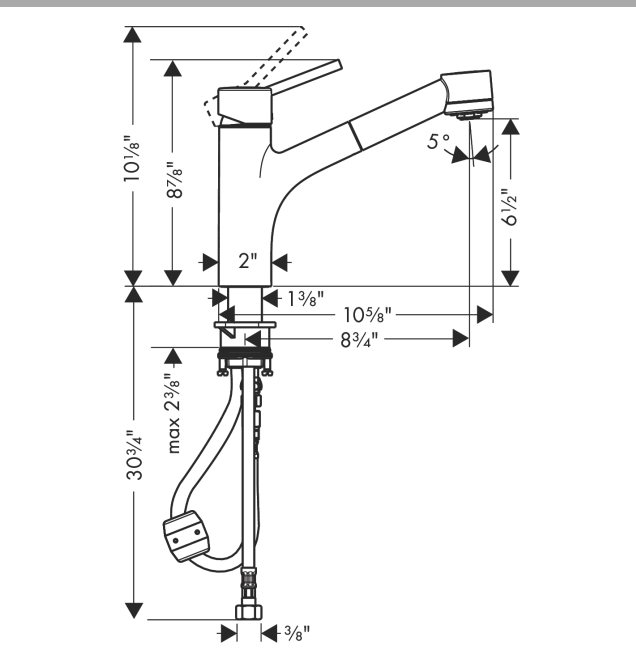

Talis S
Kitchen Faucet, 2-Spray Pull-Out, 1.75 GPM
 Finish: **chrome** Part no. : **06462000**

Description

Features

- Swivel range 150°
- Aerated spray, needle spray, Shower spray pattern
- Locking spray diverter (reverts to default spray mode upon valve closing)
- Deck mounted
- Max. flow: 1.75 GPM (6.6 L/Min)
- Ceramic cartridge
- 3/8" connections
- Integrated double backflow prevention
- Extension length up to 19 5/8" (50cm)
- Single lever kitchen mixer, connection hoses, Fastening set, Assembly instructions

Item details

List Price \$ 739.00

Technology

Compliance / Sustainability

Product image

Scale drawing

Talis S
Kitchen Faucet, 2-Spray Pull-Out, 1.75 GPM
 Finish: **chrome** Part no. : **06462000**

Exploded drawing

Year of production: >12/21

Talis S
Kitchen Faucet, 2-Spray Pull-Out, 1.75 GPM
 Finish: **chrome** Part no. : **06462000**

Spare parts list

Year of production: >12/21

Pos.	Description	Part no.	Price	PU
1	handle	32892000	-	1
2	flange	97995000	-	1
3	nut	97996000	-	1
4	cartridge, assy	92730000	-	1
5	handspray	97999001	-	1
6	aerator M24x1 (7 l/min)	13912000	-	1
7	hose 1,50 m	88624000	-	1
8	fixing set (Ø 34)	95049000	-	1
9	locking screw for handle	95140000	-	1
10	connection hose 35½" M8x0,75 3/8"	96316001	-	1
11	weight	98551000	-	1
12	screw cover	88655000	-	1
13	set of non return valves DW 15	94074000	-	1
14	seal	95008000	-	1
15	filter	97735000	-	1
16	connection hose 600 mm M10x1	95561000	-	1
17	non return valve	93218000	-	1