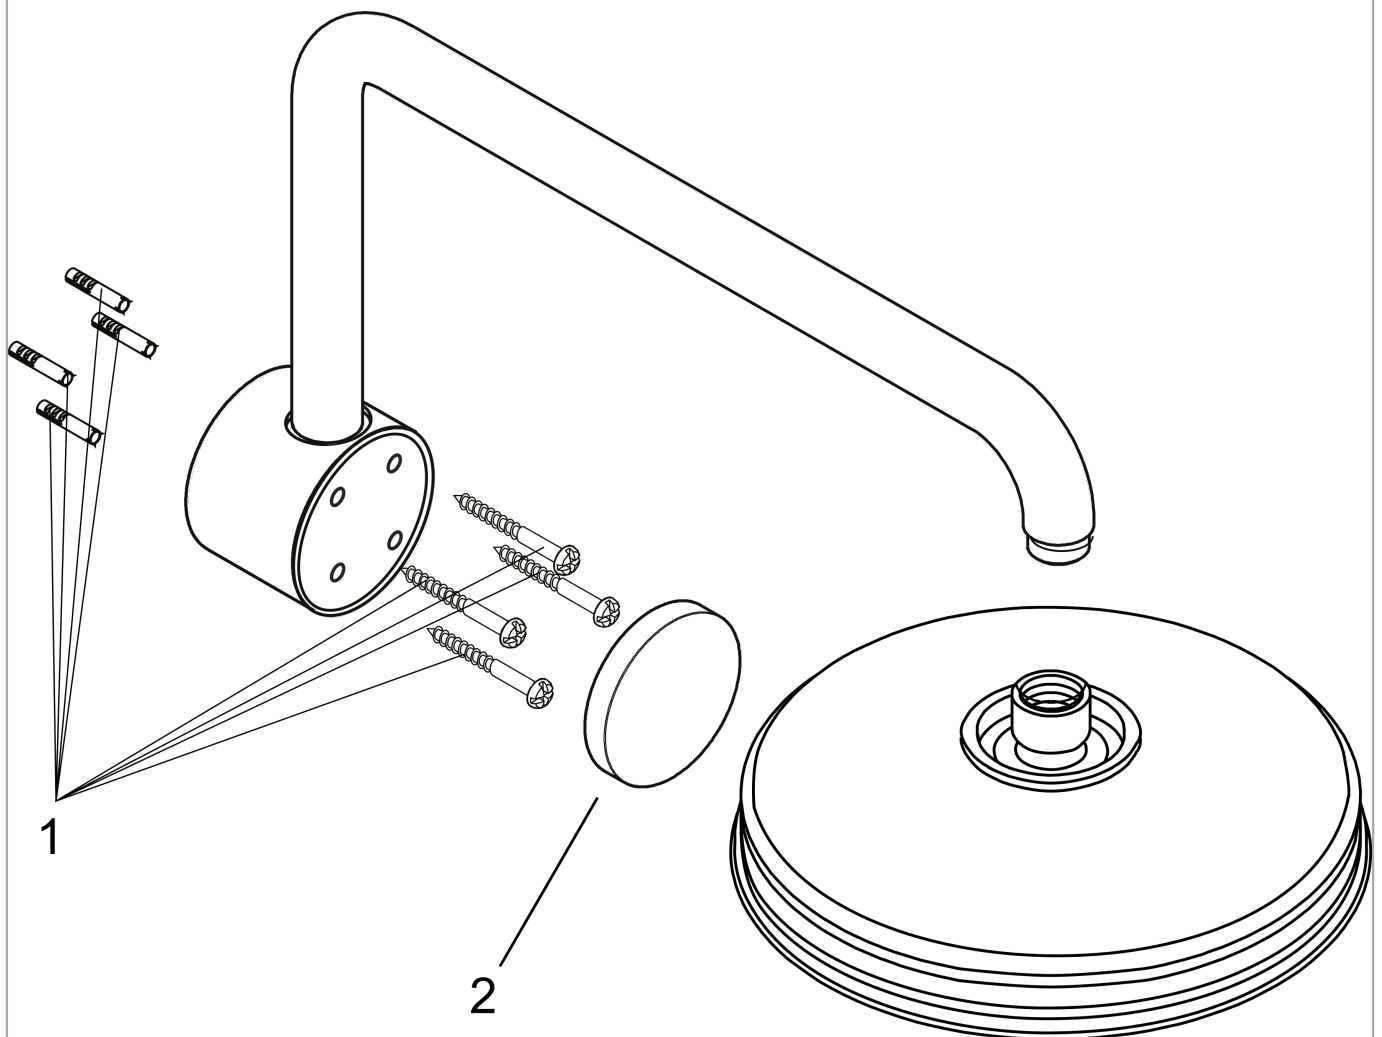

**Raindance
Showerarm**

Finish: **chrome** Part no. : **06476000**

Description

Features

- Length: 15 3/8"
- Brass
- Connection type: 1/2" NPT
- Assembly instructions, Showerarm, Mounting plate, Escutcheon

Item details

List Price \$ 436.00

Compliance / Sustainability

Product image

Scale drawing

**Raindance
Showerarm**

Finish: **chrome** Part no. : **06476000**

Exploded drawing

Year of production: >11/06

**Raindance
Showerarm**

Finish: **chrome** Part no. : **06476000**

Spare parts list

Year of production: >11/06

Pos.	Description	Part no.	Price	PU
1	mounting set	98689000	-	1
2	cover	98690000	-	1