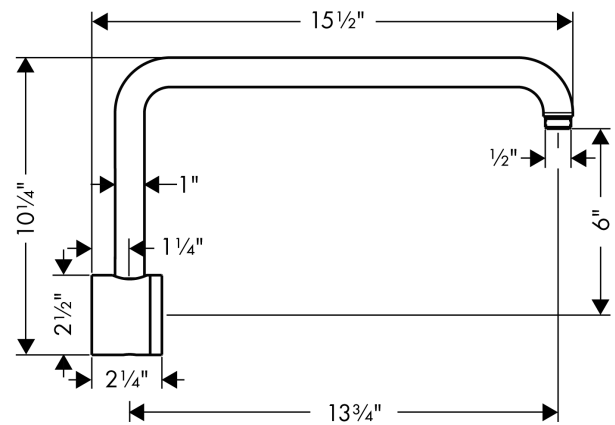

**Raindance
Showerarm**

Finish: **chrome** Part no. : **06476000**

Description

Features

- Length: 15 3/8"
- Brass
- Connection type: 1/2" NPT
- Assembly instructions, Showerarm, Mounting plate, Escutcheon

Item details

List Price \$ 436.00

Compliance / Sustainability

Product image

Scale drawing

**Raindance
Showerarm**

Finish: **chrome** Part no. : **06476000**

Exploded drawing

Year of production: >11/06

**Raindance
Showerarm**

Finish: **chrome** Part no. : **06476000**

Spare parts list

Year of production: >11/06

Pos.	Description	Part no.	Price	PU
1	mounting set	98689000	-	1
2	cover	98690000	-	1