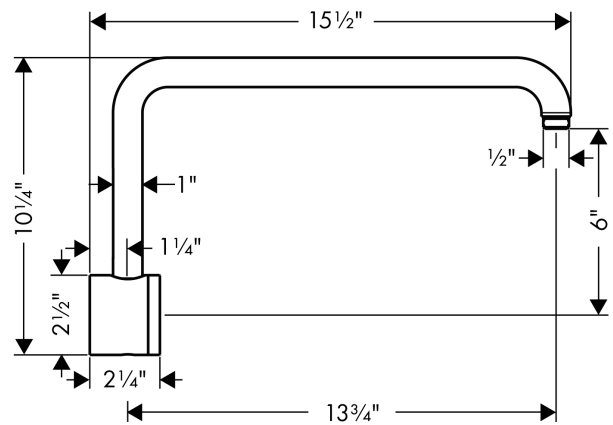

**Raindance
Showerarm**

Finish: **brushed nickel** Part no. : **06476820**

Description

Features

- Length: 15 3/8"
- Brass
- Connection type: 1/2" NPT
- Assembly instructions, Showerarm, Mounting plate, Escutcheon

Item details

List Price \$ 577.00

Compliance / Sustainability

Product image

Scale drawing

**Raindance
Showerarm**

Finish: **brushed nickel** Part no. : **06476820**

Exploded drawing

Year of production: >11/06

**Raindance
Showerarm**

Finish: **brushed nickel** Part no. : **06476820**

Spare parts list

Year of production: >11/06

Pos.	Description	Part no.	Price	PU
1	mounting set	98689000	-	1
2	cover	98690000	-	1