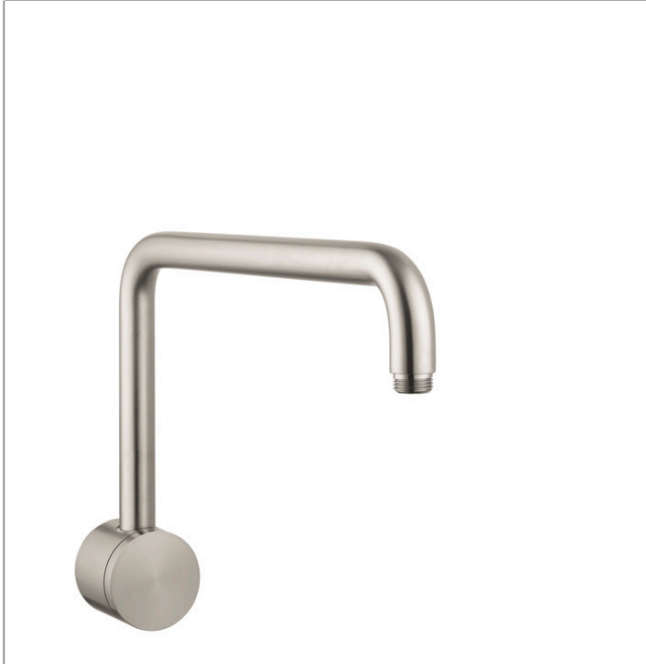

**Raindance
Showerarm**

Finish: **brushed nickel** Part no. : **06476820**

Description

Features

- Length: 15 3/8"
- Brass
- Connection type: 1/2" NPT
- Assembly instructions, Showerarm, Mounting plate, Escutcheon

Item details

List Price \$ 577.00

Compliance / Sustainability

Product image

Scale drawing

**Raindance
Showerarm**

Finish: **brushed nickel** Part no. : **06476820**

Exploded drawing

Year of production: >11/06

**Raindance
Showerarm**

Finish: **brushed nickel** Part no. : **06476820**

Spare parts list

Year of production: >11/06

Pos.	Description	Part no.	Price	PU
1	mounting set	98689000	-	1
2	cover	98690000	-	1