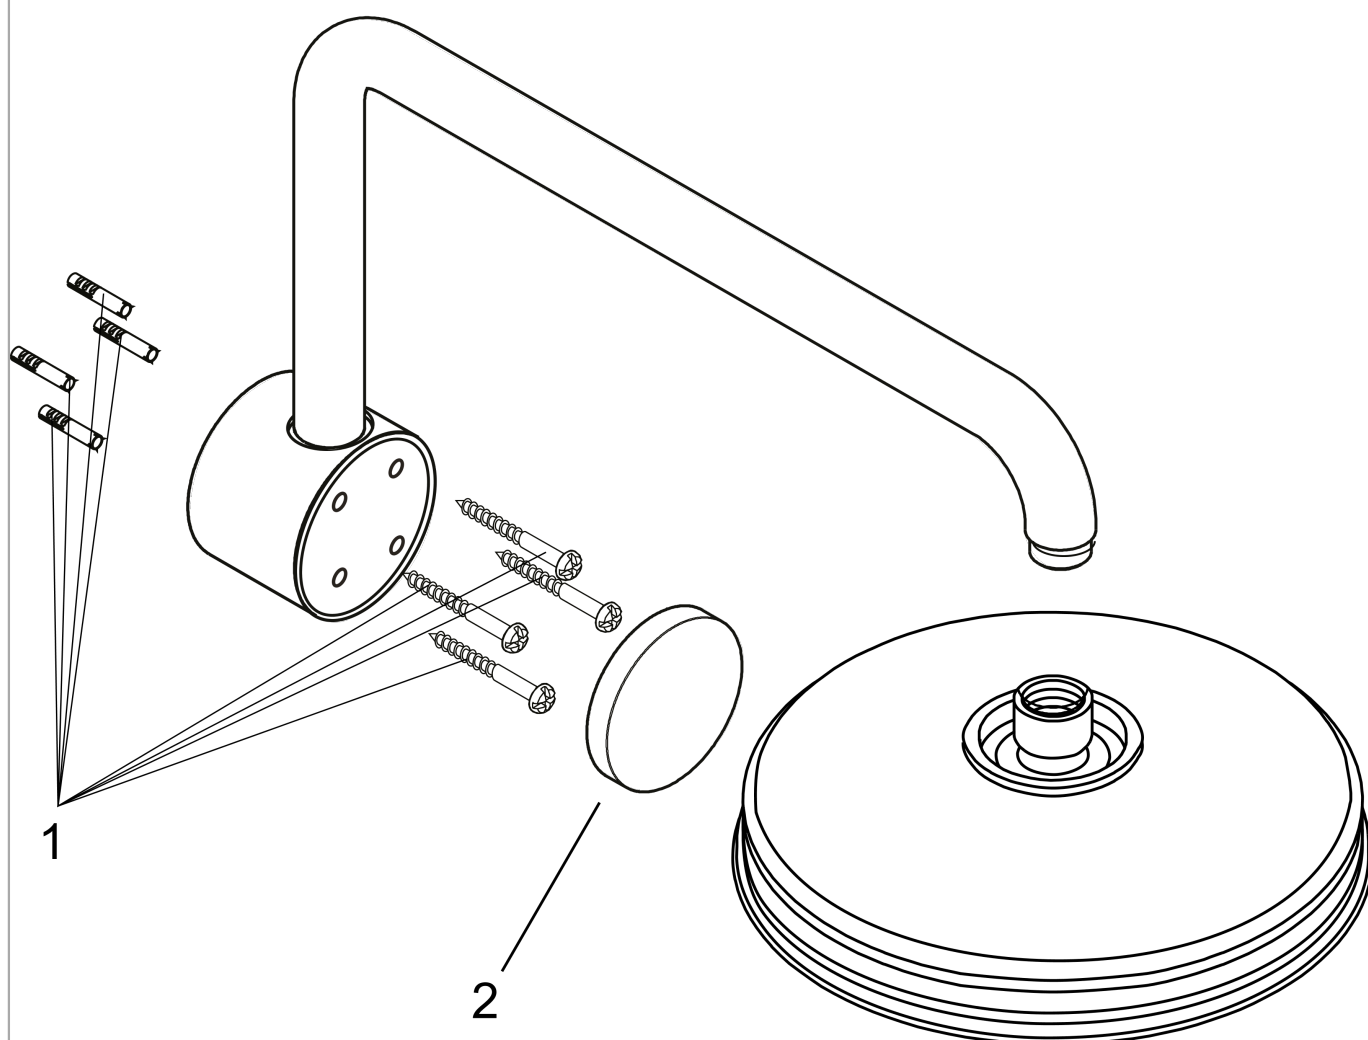

**Raindance
Showerarm**

Finish: **brushed nickel** Part no. : **06476820**

Description

Features

- Length: 15 3/8"
- Brass
- Connection type: 1/2" NPT
- Assembly instructions, Showerarm, Mounting plate, Escutcheon

Item details

List Price \$ 577.00

Compliance / Sustainability

Product image

Scale drawing

**Raindance
Showerarm**

Finish: **brushed nickel** Part no. : **06476820**

Exploded drawing

Year of production: >11/06

**Raindance
Showerarm**

Finish: **brushed nickel** Part no. : **06476820**

Spare parts list

Year of production: >11/06

Pos.	Description	Part no.	Price	PU
1	mounting set	98689000	-	1
2	cover	98690000	-	1