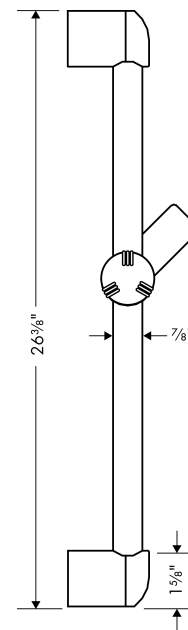

**Unica**

**Wallbar E, 24"**

Finish: **chrome** Part no. : **06890000**

**Description**

**Features**

- Consists of: Wallbar, Soap dish, Slider, Wallbar
- Stand pipe: 26 5/8"
- Shower bar diameter: 7/8"
- Profile stand pipe: round
- Angle-adjustable holder pivots left and right, slides easily and locks in place

**Item details**

List Price \$ 171.00

**Compliance / Sustainability**

**Product image**

**Scale drawing**

Unica  
 Wallbar E, 24"  
 Finish: **chrome** Part no. : **06890000**

Exploded drawing

Year of production: >07/02

**Unica**

**Wallbar E, 24"**

Finish: **chrome** Part no. : **06890000**

**Spare parts list**

Year of production: >07/02

Pos.	Description	Part no.	Price	PU
1	cover	88534000	-	1
2	tile-matching-disk 7 mm	96184000	-	1
3	support, assy	88590000	-	1
4	soap dish	88700000	-	1