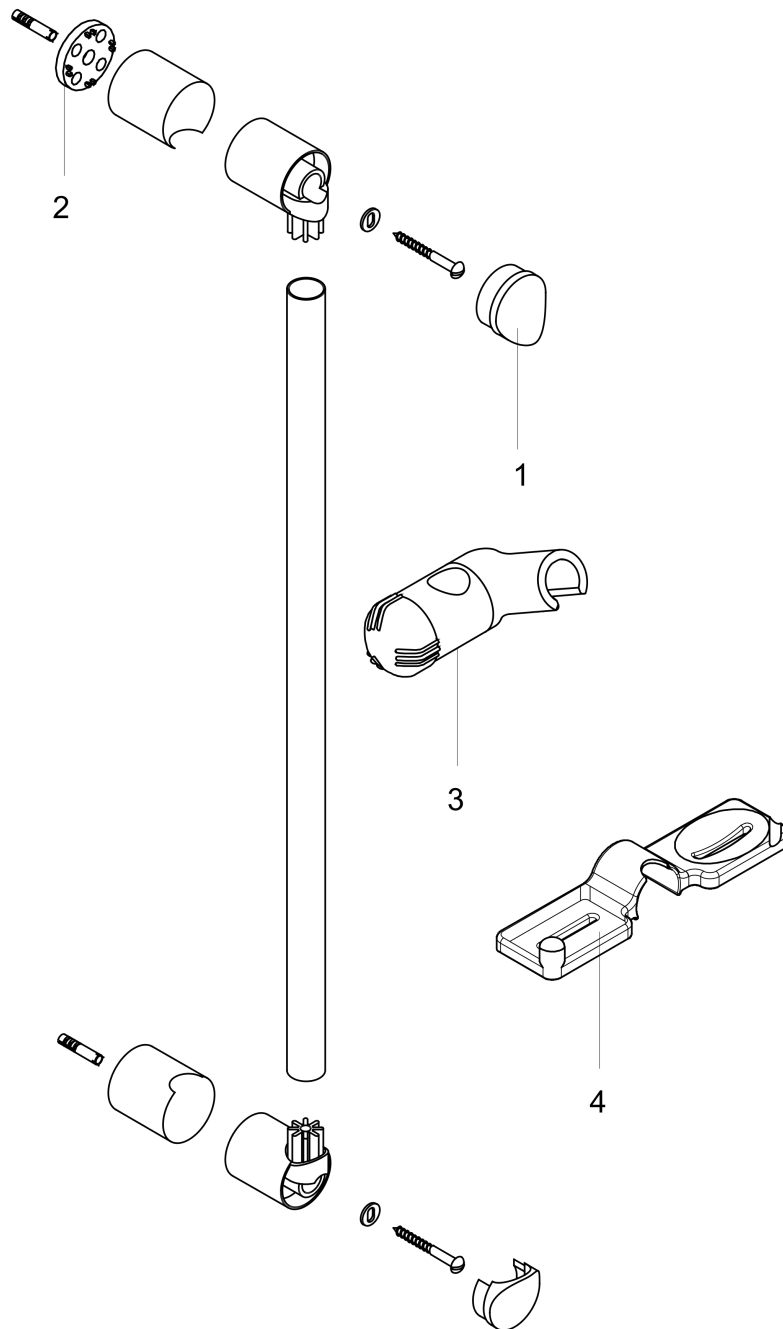

**Unica**

**Wallbar E, 24"**

Finish: **chrome** Part no. : **06890000**

**Description**

**Features**

- Consists of: Wallbar, Soap dish, Slider, Wallbar
- Stand pipe: 26 5/8"
- Shower bar diameter: 7/8"
- Profile stand pipe: round
- Angle-adjustable holder pivots left and right, slides easily and locks in place

**Item details**

List Price \$ 171.00

**Compliance / Sustainability**

**Product image**

**Scale drawing**

Unica  
 Wallbar E, 24"  
 Finish: **chrome** Part no. : **06890000**

Exploded drawing

Year of production: >07/02

**Unica**

**Wallbar E, 24"**

Finish: **chrome** Part no. : **06890000**

**Spare parts list**

Year of production: >07/02

Pos.	Description	Part no.	Price	PU
1	cover	88534000	-	1
2	tile-matching-disk 7 mm	96184000	-	1
3	support, assy	88590000	-	1
4	soap dish	88700000	-	1