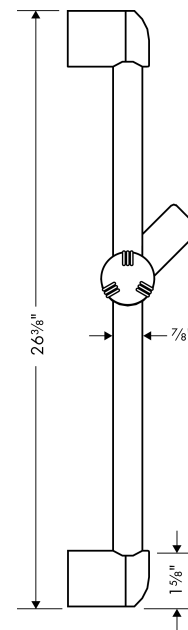

**Unica**

**Wallbar E, 24"**

Finish: **brushed nickel** Part no. : **06890820**

**Description**

**Features**

- Consists of: Wallbar, Soap dish, Slider, Wallbar
- Stand pipe: 26 5/8"
- Shower bar diameter: 7/8"
- Profile stand pipe: round
- Angle-adjustable holder pivots left and right, slides easily and locks in place

**Item details**

List Price \$ 226.00

**Compliance / Sustainability**

**Product image**

**Scale drawing**

Unica

Wallbar E, 24"

Finish: brushed nickel

Part no. : 06890820

Exploded drawing

Year of production: >07/02

**Unica**  
**Wallbar E, 24"**  
 Finish: **brushed nickel**    Part no. : **06890820**

**Spare parts list**

Year of production: >07/02

Pos.	Description	Part no.	Price	PU
1	cover	88534820	-	1
2	tile-matching-disk 7 mm	96184000	-	1
3	support, assy	88590820	-	1
4	soap dish	88700000	-	1