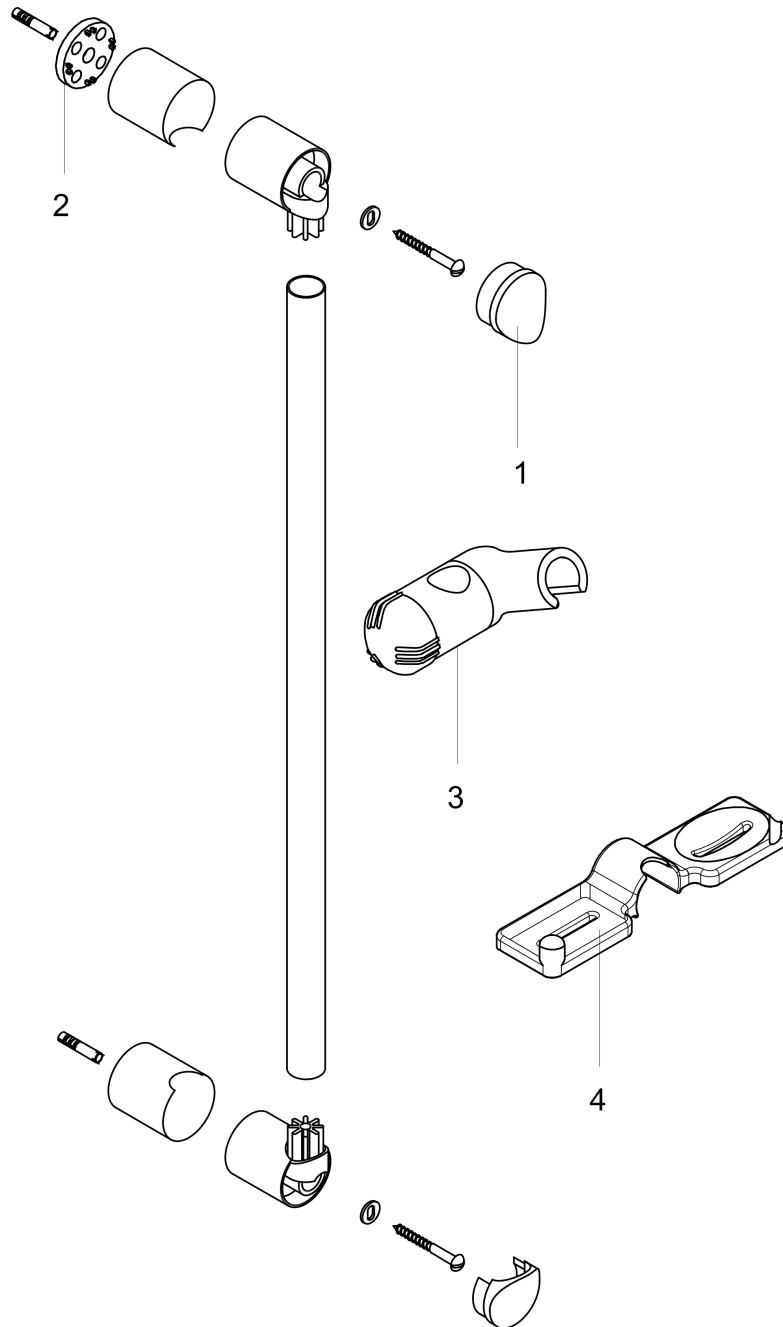

**Unica**

**Wallbar E, 24"**

Finish: **brushed nickel** Part no. : **06890820**

**Description**

**Features**

- Consists of: Wallbar, Soap dish, Slider, Wallbar
- Stand pipe: 26 5/8"
- Shower bar diameter: 7/8"
- Profile stand pipe: round
- Angle-adjustable holder pivots left and right, slides easily and locks in place

**Item details**

List Price \$ 226.00

**Compliance / Sustainability**

**Product image**

**Scale drawing**

Unica

Wallbar E, 24"

Finish: brushed nickel

Part no. : 06890820

Exploded drawing

Year of production: >07/02

**Unica**  
**Wallbar E, 24"**  
 Finish: **brushed nickel**    Part no. : **06890820**

**Spare parts list**

Year of production: >07/02

Pos.	Description	Part no.	Price	PU
1	cover	88534820	-	1
2	tile-matching-disk 7 mm	96184000	-	1
3	support, assy	88590820	-	1
4	soap dish	88700000	-	1