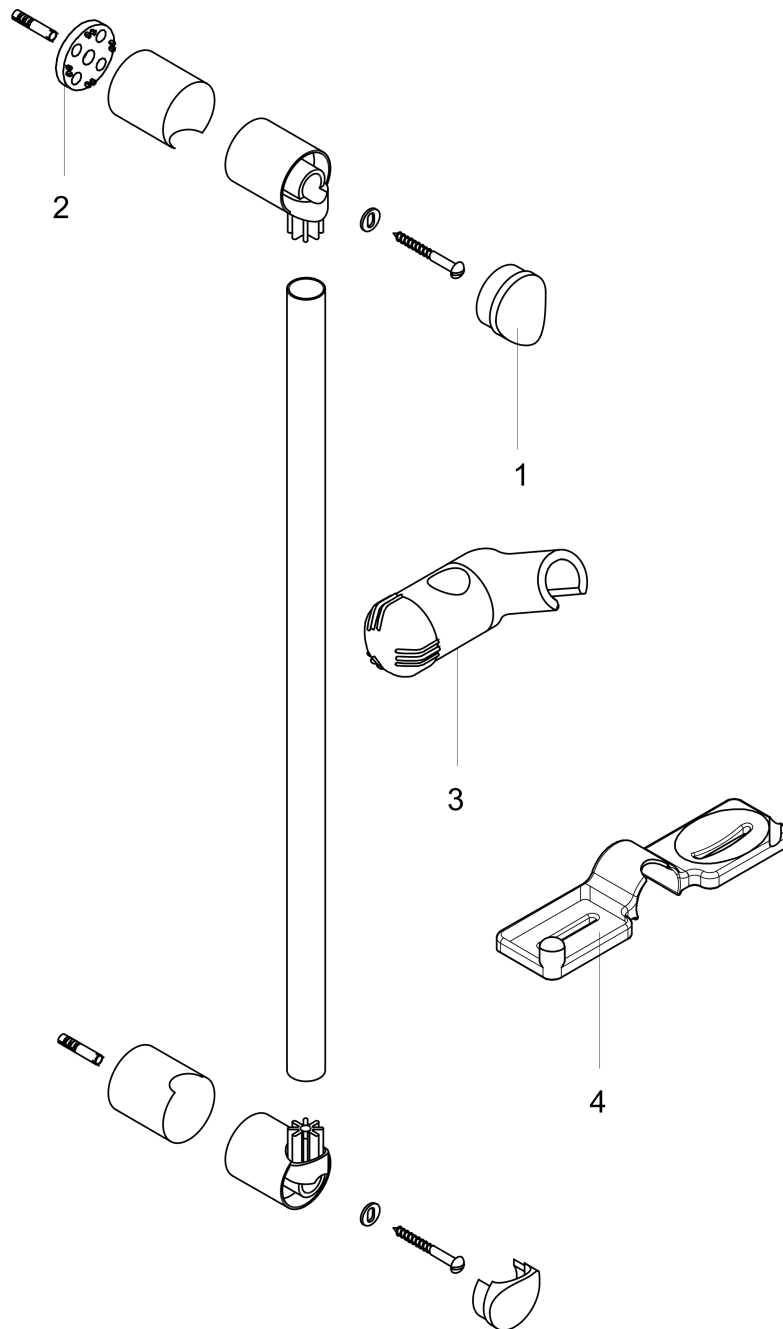

**Unica**  
**Wallbar E, 24"**  
 Finish: **rubbed bronze** Part no. : **06890920**

**Description**

**Features**

- Consists of: Wallbar, Soap dish, Slider, Wallbar
- Stand pipe: 26 5/8"
- Shower bar diameter: 7/8"
- Profile stand pipe: round
- Angle-adjustable holder pivots left and right, slides easily and locks in place

**Item details**

List Price \$ 226.00

**Compliance / Sustainability**

**Product image**

**Scale drawing**

Unica  
 Wallbar E, 24"  
 Finish: rubbed bronze Part no. : 06890920

Exploded drawing

Year of production: >02/08

**Unica**  
**Wallbar E, 24"**  
 Finish: **rubbed bronze**    Part no. : **06890920**

**Spare parts list**

Year of production: >02/08

Pos.	Description	Part no.	Price	PU
1	cover	88534920	-	1
2	tile-matching-disk 7 mm	96184000	-	1
3	support, assy	88590920	-	1
4	soap dish	88700000	-	1