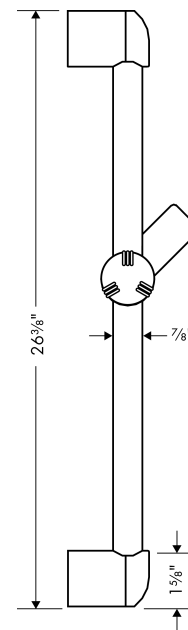

**Unica**  
**Wallbar E, 24"**  
 Finish: **rubbed bronze** Part no. : **06890920**

**Description**

**Features**

- Consists of: Wallbar, Soap dish, Slider, Wallbar
- Stand pipe: 26 5/8"
- Shower bar diameter: 7/8"
- Profile stand pipe: round
- Angle-adjustable holder pivots left and right, slides easily and locks in place

**Item details**

List Price \$ 226.00

**Compliance / Sustainability**

**Product image**

**Scale drawing**

Unica  
 Wallbar E, 24"  
 Finish: rubbed bronze Part no. : 06890920

Exploded drawing

Year of production: >02/08

**Unica**  
**Wallbar E, 24"**  
 Finish: **rubbed bronze**    Part no. : **06890920**

**Spare parts list**

Year of production: >02/08

Pos.	Description	Part no.	Price	PU
1	cover	88534920	-	1
2	tile-matching-disk 7 mm	96184000	-	1
3	support, assy	88590920	-	1
4	soap dish	88700000	-	1