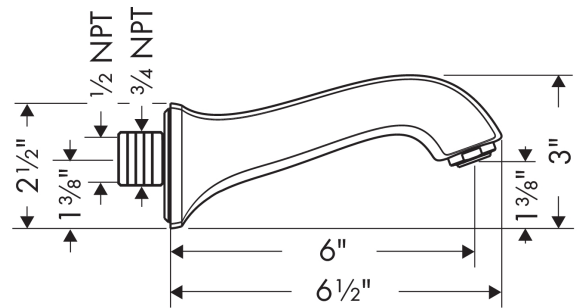

**Metris C  
Tub Spout**

Finish: **chrome** Part no. : **13413001**

**Description**

**Features**

- Max. flow: 5.68 GPM
- Solid Brass
- Includes: 1/2" female and 3/4" male adaptor

**Item details**

List Price \$ 211.00

**Compliance / Sustainability**

**Product image**

**Scale drawing**

**Metris C  
Tub Spout**

Finish: **chrome** Part no. : **13413001**

**Exploded drawing**

Year of production: >04/09

**Metris C  
Tub Spout**

Finish: **chrome** Part no. : **13413001**

**Spare parts list**

Year of production: >04/09

Pos.	Description	Part no.	Price	PU
1	connecting thread	95658001	-	1
2	O-ring 13x2	98128000	-	1
3	seal	97530000	-	1
4	hollow set screw M6x8	97810000	-	1
a	aerator M24x1 (25 l/min)	13914000	-	1