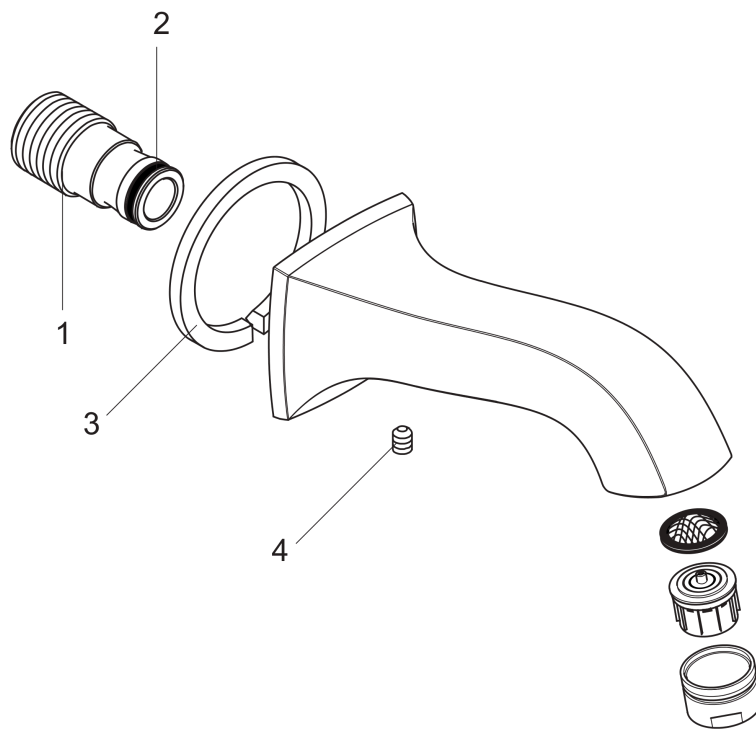

**Metris C  
Tub Spout**

Finish: **chrome** Part no. : **13413001**

**Description**

**Features**

- Max. flow: 5.68 GPM
- Solid Brass
- Includes: 1/2" female and 3/4" male adaptor

**Item details**

List Price \$ 211.00

**Compliance / Sustainability**

**Product image**

**Scale drawing**

**Metris C  
Tub Spout**

Finish: **chrome** Part no. : **13413001**

**Exploded drawing**

Year of production: >04/09

**Metris C  
Tub Spout**

Finish: **chrome** Part no. : **13413001**

**Spare parts list**

Year of production: >04/09

Pos.	Description	Part no.	Price	PU
1	connecting thread	95658001	-	1
2	O-ring 13x2	98128000	-	1
3	seal	97530000	-	1
4	hollow set screw M6x8	97810000	-	1
a	aerator M24x1 (25 l/min)	13914000	-	1