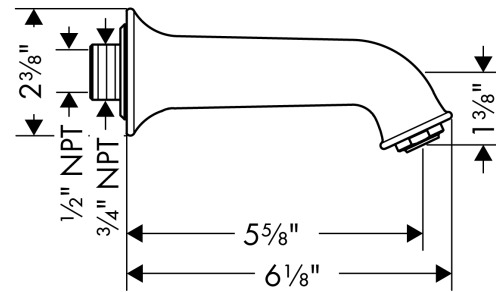

**Talis C
Tub Spout**

Finish: **chrome** Part no. : **14148001**

Description

Features

- Max. flow: 6.5 GPM (24.6 L/Min)
- Solid Brass
- Includes: 1/2" female and 3/4" male adaptor

Item details

List Price \$ 259.00

Compliance / Sustainability

Product image

Scale drawing

Talis C
Tub Spout
 Finish: **chrome** Part no. : **14148001**

Exploded drawing

Year of production: >04/09

Talis C
Tub Spout
 Finish: **chrome** Part no. : **14148001**

Spare parts list

Year of production: >04/09

Pos.	Description	Part no.	Price	PU
1	connecting thread	96472001	-	1
2	O-ring 16x2,5	98134000	-	1
3	hollow set screw M6x8	97810000	-	1
4	aerator M24x1 (25 l/min)	13914000	-	1