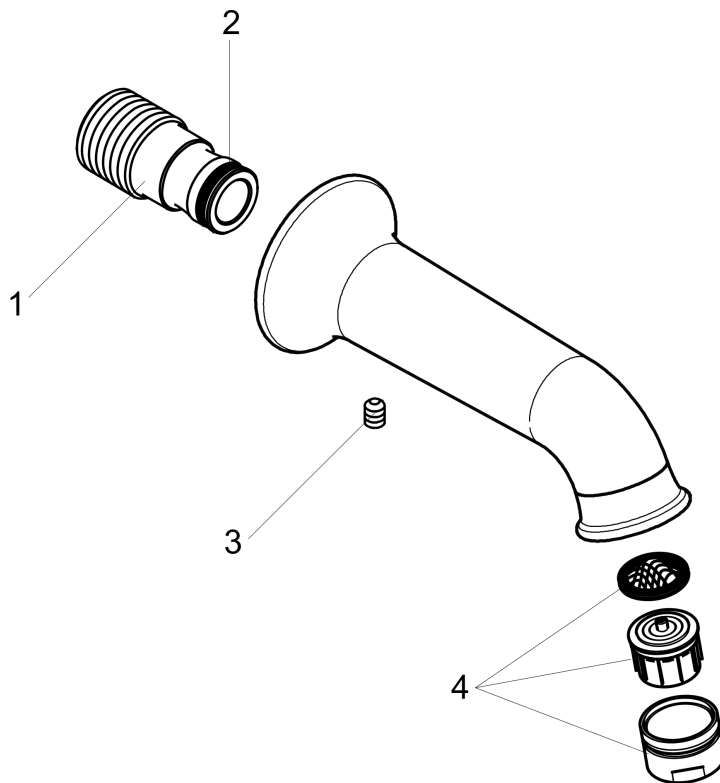

**Talis C
Tub Spout**

Finish: **chrome** Part no. : **14148001**

Description

Features

- Max. flow: 6.5 GPM (24.6 L/Min)
- Solid Brass
- Includes: 1/2" female and 3/4" male adaptor

Item details

List Price \$ 259.00

Compliance / Sustainability

Product image

Scale drawing

Talis C
Tub Spout
 Finish: **chrome** Part no. : **14148001**

Exploded drawing

Year of production: >04/09

Talis C
Tub Spout
 Finish: **chrome** Part no. : **14148001**

Spare parts list

Year of production: >04/09

Pos.	Description	Part no.	Price	PU
1	connecting thread	96472001	-	1
2	O-ring 16x2,5	98134000	-	1
3	hollow set screw M6x8	97810000	-	1
4	aerator M24x1 (25 l/min)	13914000	-	1