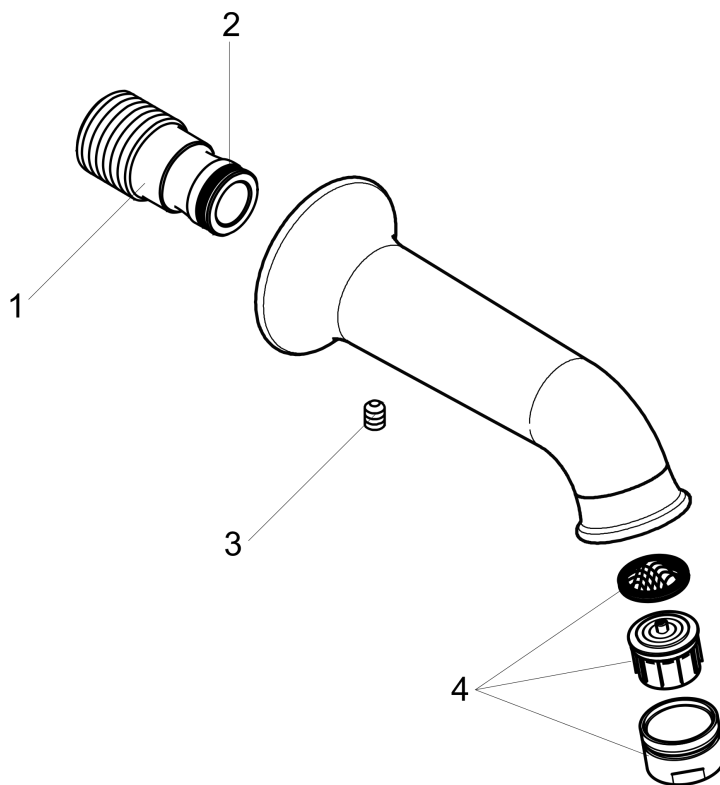

Talis C
Tube Spout
 Finish: **rubbed bronze** Part no. : **14148921**

Description

Features

- Max. flow: 6.5 GPM (24.6 L/Min)
- Solid Brass
- Includes: 1/2" female and 3/4" male adaptor

Item details

List Price \$ 341.00

Compliance / Sustainability

Product image

Scale drawing

Talis C
 Tub Spout
 Finish: rubbed bronze Part no. : 14148921

Exploded drawing

Year of production: >08/09

Talis C
Tub Spout
 Finish: **rubbed bronze** Part no. : **14148921**

Spare parts list

Year of production: >08/09

Pos.	Description	Part no.	Price	PU
1	connecting thread	96472001	-	1
2	O-ring 16x2,5	98134000	-	1
3	hollow set screw M6x8	97810000	-	1
4	aerator M24x1 (25 l/min)	13914920	-	1