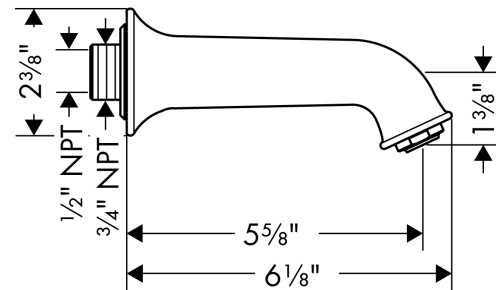

Talis C
Tube Spout
 Finish: **rubbed bronze** Part no. : **14148921**

Description

Features

- Max. flow: 6.5 GPM (24.6 L/Min)
- Solid Brass
- Includes: 1/2" female and 3/4" male adaptor

Item details

List Price \$ 341.00

Compliance / Sustainability

Product image

Scale drawing

Talis C
 Tub Spout
 Finish: rubbed bronze Part no. : 14148921

Exploded drawing

Year of production: >08/09

Talis C
Tub Spout
 Finish: **rubbed bronze** Part no. : **14148921**

Spare parts list

Year of production: >08/09

Pos.	Description	Part no.	Price	PU
1	connecting thread	96472001	-	1
2	O-ring 16x2,5	98134000	-	1
3	hollow set screw M6x8	97810000	-	1
4	aerator M24x1 (25 l/min)	13914920	-	1