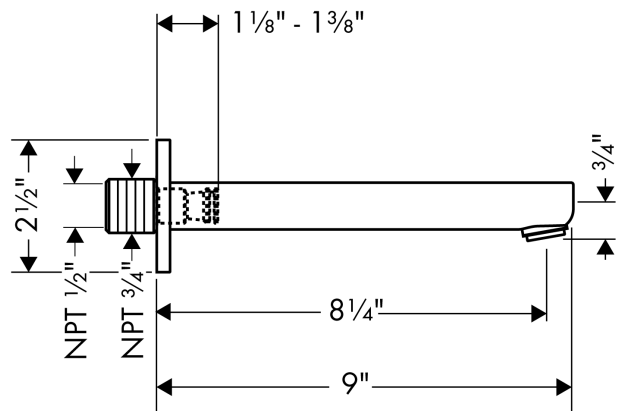

**Metris S**

**Tub Spout 9"**

Finish: **chrome** Part no. : **14421001**

**Description**

**Features**

- Solid Brass
- Includes: 1/2" female and 3/4" male adaptor

**Item details**

List Price \$ 268.00

**Compliance / Sustainability**

**Product image**

**Scale drawing**

**Metris S**

**Tub Spout 9"**

Finish: **chrome** Part no. : **14421001**

**Exploded drawing**

Year of production: >12/07

**Metris S**

**Tub Spout 9"**

Finish: **chrome** Part no. : **14421001**

**Spare parts list**

Year of production: >12/07

Pos.	Description	Part no.	Price	PU
1	connecting thread	95658001	-	1
2	O-ring 13x2	98128000	-	1
3	seal	97530000	-	1
4	hollow set screw M6x8	97810000	-	1
5	aerator M24x1 (25 l/min)	13914000	-	1