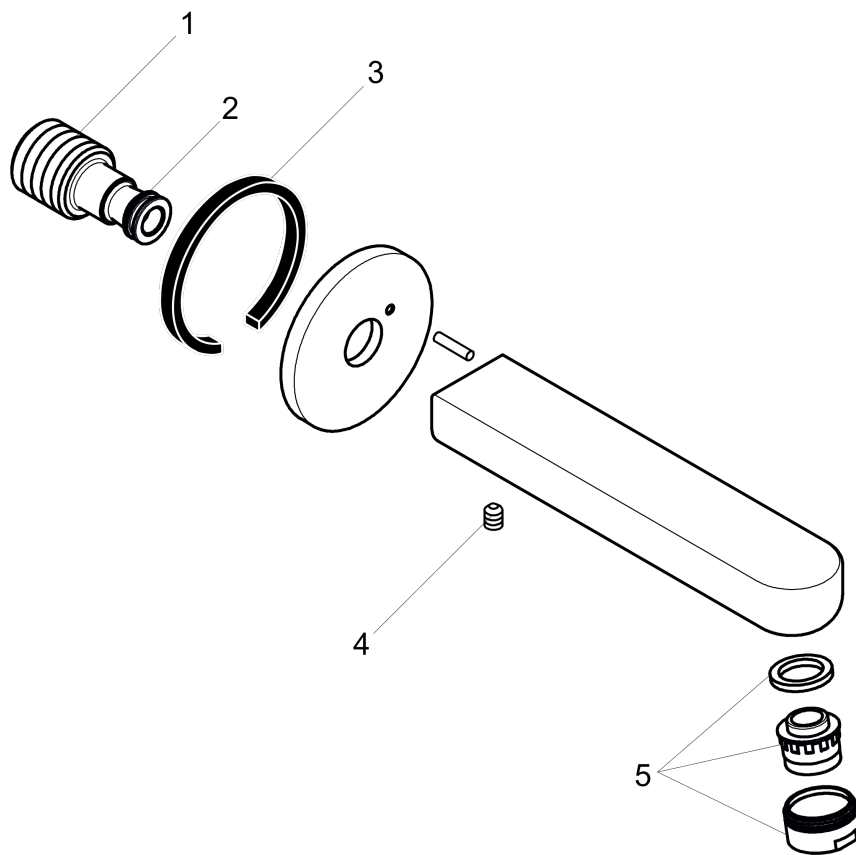

**Metris S**

**Tub Spout 9"**

Finish: **chrome** Part no. : **14421001**

**Description**

**Features**

- Solid Brass
- Includes: 1/2" female and 3/4" male adaptor

**Item details**

List Price \$ 268.00

**Compliance / Sustainability**

**Product image**

**Scale drawing**

**Metris S**

**Tub Spout 9"**

Finish: **chrome** Part no. : **14421001**

**Exploded drawing**

Year of production: >12/07

**Metris S**

**Tub Spout 9"**

Finish: **chrome** Part no. : **14421001**

**Spare parts list**

Year of production: >12/07

Pos.	Description	Part no.	Price	PU
1	connecting thread	95658001	-	1
2	O-ring 13x2	98128000	-	1
3	seal	97530000	-	1
4	hollow set screw M6x8	97810000	-	1
5	aerator M24x1 (25 l/min)	13914000	-	1