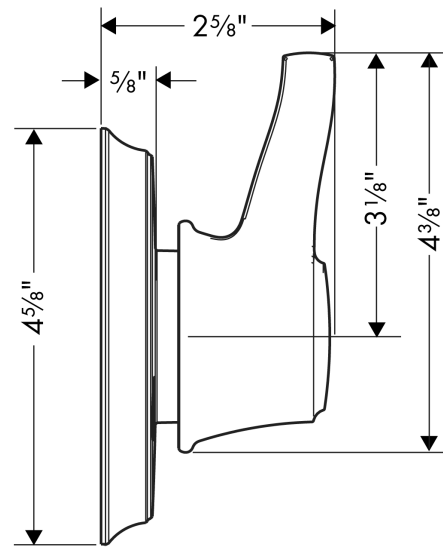

**Ecostat Classic**  
**Diverter Trim Trio/Quattro**  
 Finish: **chrome** Part no. : **15934001**

**Description**

**Features**

- Handle, sleeve, Escutcheon

**Item details**

List Price \$ 171.00

**Compliance / Sustainability**

**Product image**

**Scale drawing**

**Ecostat Classic**  
**Diverter Trim Trio/Quattro**

Finish: **chrome** Part no. : **15934001**

**Exploded drawing**

Year of production: >12/10

**Ecostat Classic**  
**Diverter Trim Trio/Quattro**

Finish: **chrome** Part no. : **15934001**

**Spare parts list**

Year of production: >12/10

Pos.	Description	Part no.	Price	PU
1	fixing set	96392000	-	1
2	escutcheon	95649000	-	1
3	O-ring 13x2	98128000	-	1
4	nut	98677000	-	1
5	handle fixing set	94184000	-	1
6	screw cover	95181000	-	1
7	extension 25 mm	96370000	-	1
a	O-Ring 32x2,5	96364000	-	1
b	set of symbols	95238000	-	1
c	base body	15930181	-	1
d	base body	15936181	-	1
e	base body	15984181	-	1