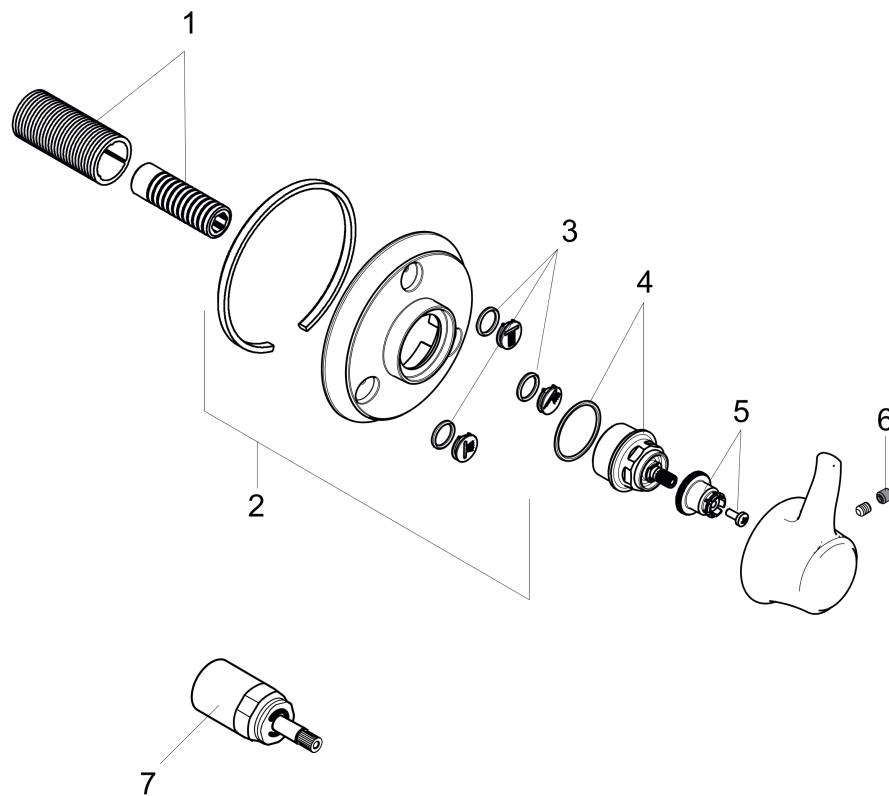

**Ecostat Classic**  
**Diverter Trim Trio/Quattro**  
 Finish: **chrome** Part no. : **15934001**

**Description**

**Features**

- Handle, sleeve, Escutcheon

**Item details**

List Price \$ 171.00

**Compliance / Sustainability**

**Product image**

**Scale drawing**

**Ecostat Classic**  
**Diverter Trim Trio/Quattro**

Finish: **chrome** Part no. : **15934001**

**Exploded drawing**

Year of production: >12/10

**Ecostat Classic**  
**Diverter Trim Trio/Quattro**

Finish: **chrome** Part no. : **15934001**

**Spare parts list**

Year of production: >12/10

Pos.	Description	Part no.	Price	PU
1	fixing set	96392000	-	1
2	escutcheon	95649000	-	1
3	O-ring 13x2	98128000	-	1
4	nut	98677000	-	1
5	handle fixing set	94184000	-	1
6	screw cover	95181000	-	1
7	extension 25 mm	96370000	-	1
a	O-Ring 32x2,5	96364000	-	1
b	set of symbols	95238000	-	1
c	base body	15930181	-	1
d	base body	15936181	-	1
e	base body	15984181	-	1