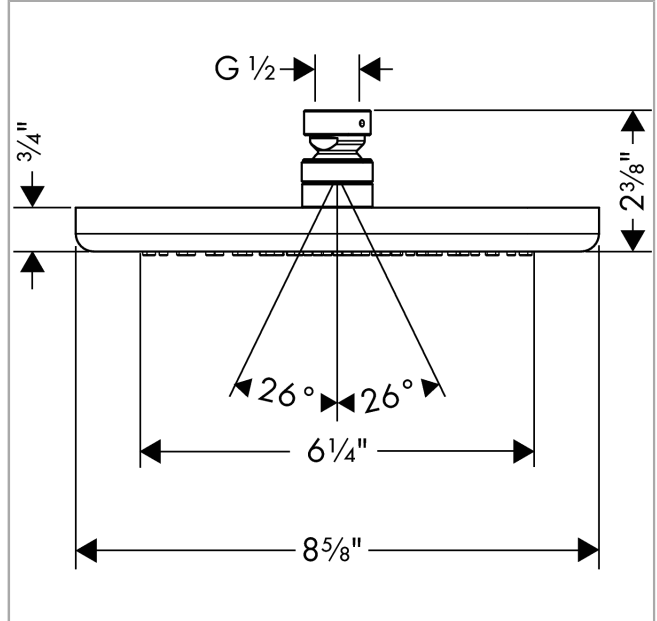

**Croma**  
**Showerhead 220 1-Jet, 2.5 GPM**  
 Finish: **chrome** Part no. : **26465001**

**Description**

**Features**

- Shower head size: 8.66"
- Spray modes: RainAir
- Max. flow: 2.5 GPM (9.5 L/Min)
- 107 spray channels
- Spray face finish: Fully-finished matching spray face

**Item details**

List Price \$ 454.00

**Technology**

**Compliance / Sustainability**

**Product image**

**Scale drawing**

**Croma**  
**Showerhead 220 1-Jet, 2.5 GPM**  
Finish: **chrome** Part no. : **26465001**

Exploded drawing

Year of production: >01/13

**Croma**  
**Showerhead 220 1-Jet, 2.5 GPM**  
 Finish: **chrome** Part no. : **26465001**

**Spare parts list**

Year of production: >01/13

Pos.	Description	Part no.	Price	PU
1	lock washer	98942000	-	1
2	ball joint	98941000	-	1
3	filter packing	94246000	-	1
4	nut	97958000	-	1
5	lever collar	97536000	-	1
6	seal	97606000	-	1
7	air jet (Eco)	95795000	-	1
8	O-ring 7x2	98419000	-	1
9	spray body	92882000	-	1