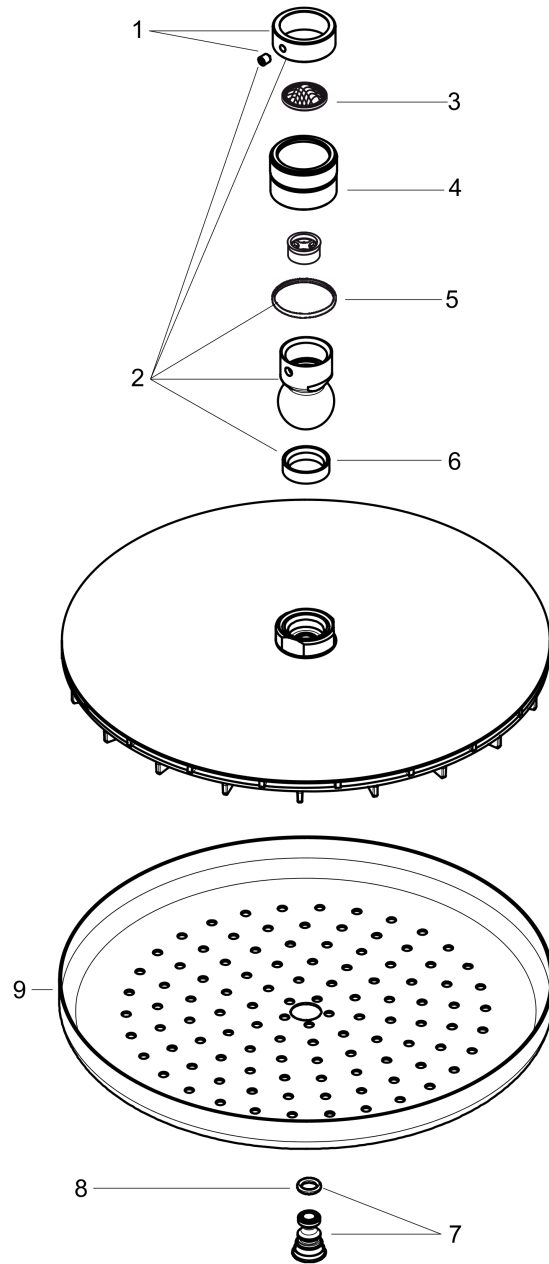

**Croma**  
**Showerhead 220 1-Jet, 2.5 GPM**  
 Finish: **chrome** Part no. : **26465001**

**Description**

**Features**

- Shower head size: 8.66"
- Spray modes: RainAir
- Max. flow: 2.5 GPM (9.5 L/Min)
- 107 spray channels
- Spray face finish: Fully-finished matching spray face

**Item details**

List Price \$ 454.00

**Technology**

**Compliance / Sustainability**

**Product image**

**Scale drawing**

**Croma**  
**Showerhead 220 1-Jet, 2.5 GPM**  
Finish: **chrome** Part no. : **26465001**

Exploded drawing

Year of production: >01/13

**Croma**  
**Showerhead 220 1-Jet, 2.5 GPM**  
 Finish: **chrome** Part no. : **26465001**

**Spare parts list**

Year of production: >01/13

Pos.	Description	Part no.	Price	PU
1	lock washer	98942000	-	1
2	ball joint	98941000	-	1
3	filter packing	94246000	-	1
4	nut	97958000	-	1
5	lever collar	97536000	-	1
6	seal	97606000	-	1
7	air jet (Eco)	95795000	-	1
8	O-ring 7x2	98419000	-	1
9	spray body	92882000	-	1