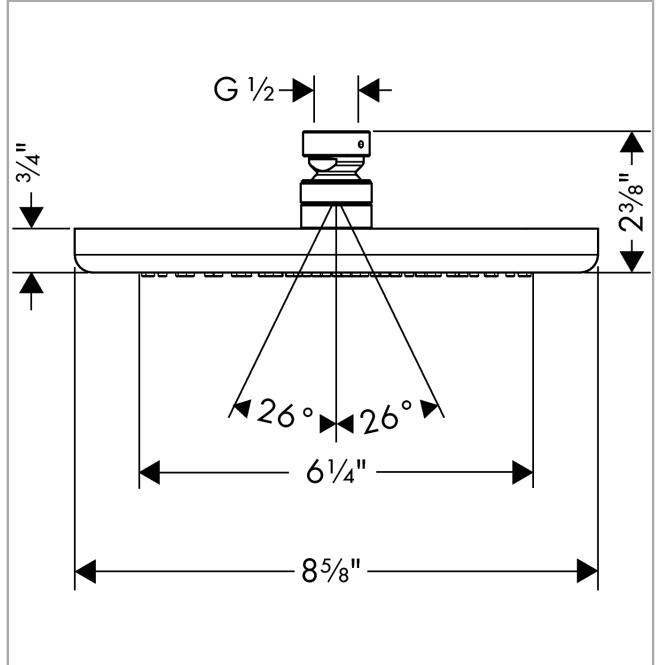

Croma

Showerhead 220 1-Jet, 2.5 GPM

Finish: **brushed nickel** Part no. : **26465821**

Description

Features

- Shower head size: 8.66"
- Spray modes: RainAir
- Max. flow: 2.5 GPM (9.5 L/Min)
- 107 spray channels
- Spray face finish: Fully-finished matching spray face

Item details

List Price \$ 600.00

Technology

Compliance / Sustainability

Product image

Scale drawing

Croma
Showerhead 220 1-Jet, 2.5 GPM
 Finish: **brushed nickel** Part no. : **26465821**

Exploded drawing

Year of production: >01/13

Croma
Showerhead 220 1-Jet, 2.5 GPM
 Finish: **brushed nickel** Part no. : **26465821**

Spare parts list

Year of production: >01/13

Pos.	Description	Part no.	Price	PU
1	lock washer	98942820	-	1
2	ball joint	98941820	-	1
3	filter packing	94246000	-	1
4	nut	97958820	-	1
5	lever collar	97536000	-	1
6	seal	97606000	-	1
7	air jet (Eco)	95795820	-	1
8	O-ring 7x2	98419000	-	1