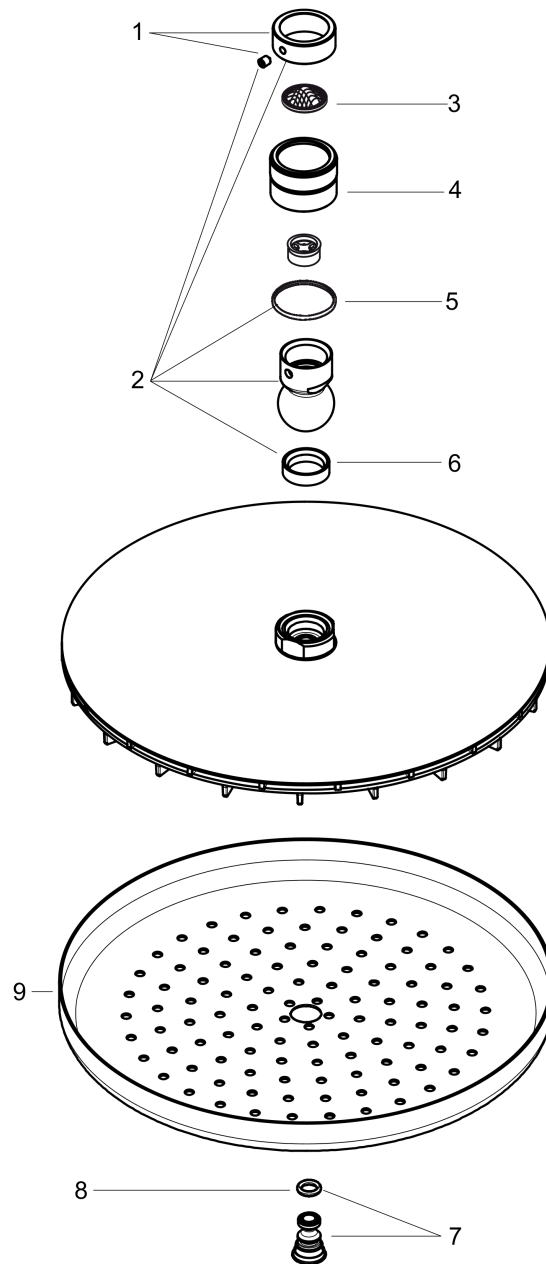

Croma

Showerhead 220 1-Jet, 2.5 GPM

Finish: **brushed nickel** Part no. : **26465821**

Description

Features

- Shower head size: 8.66"
- Spray modes: RainAir
- Max. flow: 2.5 GPM (9.5 L/Min)
- 107 spray channels
- Spray face finish: Fully-finished matching spray face

Item details

List Price \$ 600.00

Technology

Compliance / Sustainability

Product image

Scale drawing

Croma
Showerhead 220 1-Jet, 2.5 GPM
 Finish: **brushed nickel** Part no. : **26465821**

Exploded drawing

Year of production: >01/13

Croma
Showerhead 220 1-Jet, 2.5 GPM
 Finish: **brushed nickel** Part no. : **26465821**

Spare parts list

Year of production: >01/13

Pos.	Description	Part no.	Price	PU
1	lock washer	98942820	-	1
2	ball joint	98941820	-	1
3	filter packing	94246000	-	1
4	nut	97958820	-	1
5	lever collar	97536000	-	1
6	seal	97606000	-	1
7	air jet (Eco)	95795820	-	1
8	O-ring 7x2	98419000	-	1