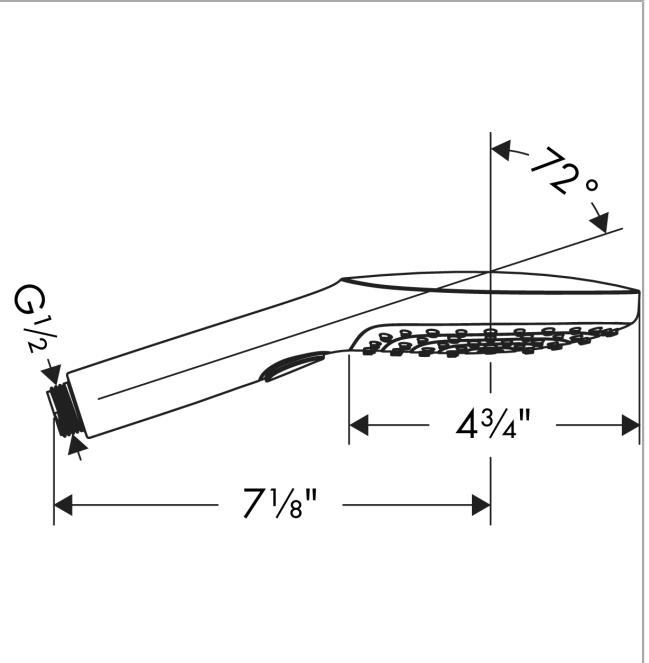

Raindance Select E
Handshower 120 3-Jet, 2.5 GPM
 Finish: **chrome** Part no. : **26521001**

Description

Features

- Spray modes: RainAir, Rain, Whirl
- 78 spray channels
- Select button for comfortable alternation of spray modes
- Spray face finish: easy cleanable plastic spray disc
- Max. flow: 2.5 GPM (9.5 L/Min)

Item details

List Price \$ 193.00

Technology

Compliance / Sustainability

Product image

Scale drawing

Raindance Select E
Handshower 120 3-Jet, 2.5 GPM
Finish: **chrome** Part no. : **26521001**

Exploded drawing

Year of production: >12/12

Raindance Select E
Handshower 120 3-Jet, 2.5 GPM
 Finish: **chrome** Part no. : **26521001**

Spare parts list

Year of production: >12/12

Pos.	Description	Part no.	Price	PU
1	filter packing	94246000	-	1