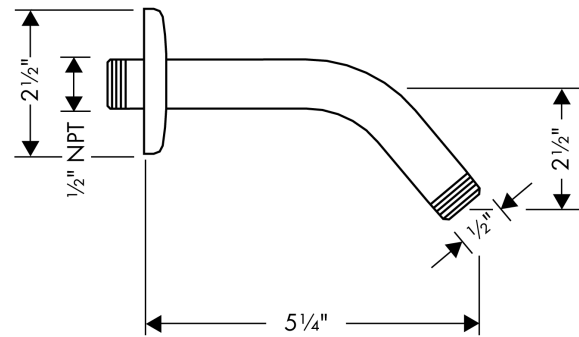

Showerarm Standard 6"

Finish: **chrome** Part no. : **27411003**

Description

Features

- Length: 5"
- Brass
- Connection type: 1/2" NPT
- Showerarm, Escutcheon, Assembly instructions

Item details

List Price \$ 48.00

Compliance / Sustainability

Product image

Scale drawing

Showerarm Standard 6"

Finish: **chrome** Part no. : **27411003**

Exploded drawing

Year of production: >**03/07**

Showerarm Standard 6"

Finish: **chrome** Part no. : **27411003**

Spare parts list

Year of production: >**03/07**

Pos.	Description	Part no.	Price	PU
1	escutcheon Ø 64 mm	88536000	-	1