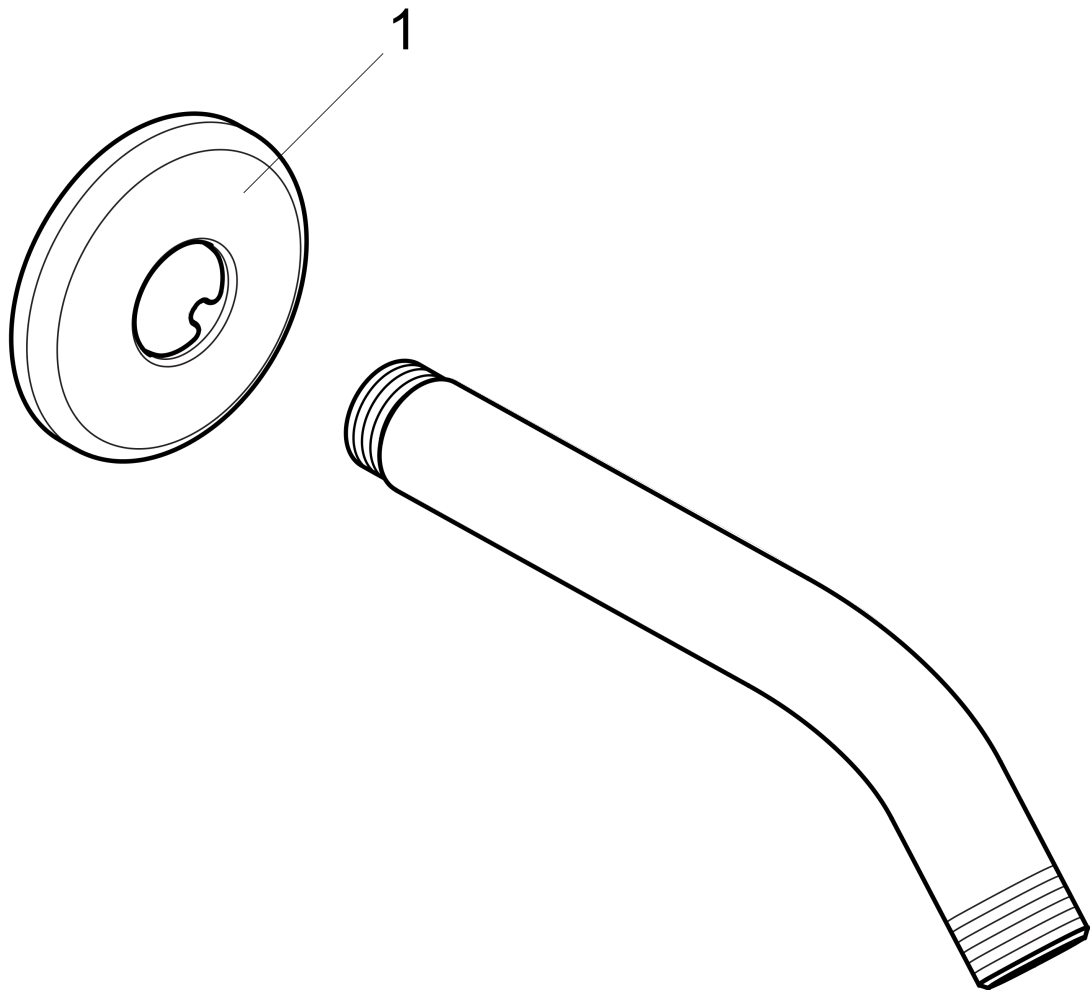

Showerarm Standard 6"

Finish: **chrome** Part no. : **27411003**

Description

Features

- Length: 5"
- Brass
- Connection type: 1/2" NPT
- Showerarm, Escutcheon, Assembly instructions

Item details

List Price \$ 48.00

Compliance / Sustainability

Product image

Scale drawing

Showerarm Standard 6"

Finish: **chrome** Part no. : **27411003**

Exploded drawing

Year of production: >**03/07**

Showerarm Standard 6"

Finish: **chrome** Part no. : **27411003**

Spare parts list

Year of production: >**03/07**

Pos.	Description	Part no.	Price	PU
1	escutcheon Ø 64 mm	88536000	-	1