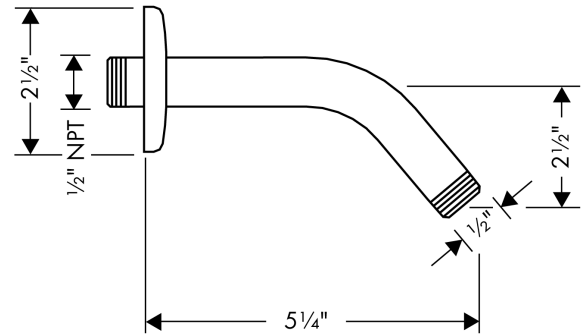

Showerarm Standard 6"

Finish: **polished nickel** Part no. : **27411833**

Description

Features

- Length: 5"
- Brass
- Connection type: 1/2" NPT
- Showerarm, Escutcheon, Assembly instructions

Item details

List Price \$ 60.00

Compliance / Sustainability

Product image

Scale drawing

Showerarm Standard 6"

Finish: **polished nickel** Part no. : **27411833**

Exploded drawing

Year of production: >**03/07**

Showerarm Standard 6"

Finish: **polished nickel** Part no. : **27411833**

Spare parts list

Year of production: >**03/07**

Pos.	Description	Part no.	Price	PU
1	escutcheon Ø 64 mm	88536830	-	1