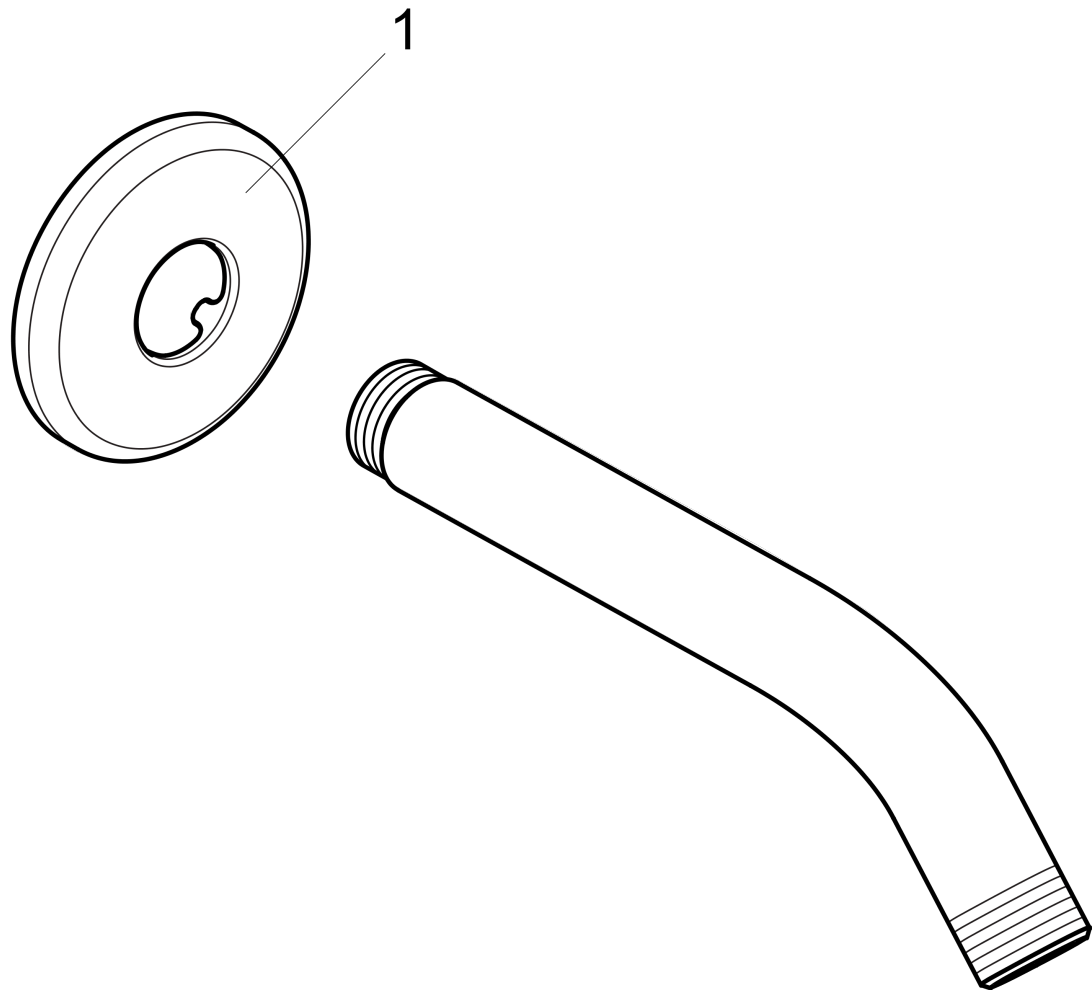

Showerarm Standard 6"

Finish: **polished nickel** Part no. : **27411833**

Description

Features

- Length: 5"
- Brass
- Connection type: 1/2" NPT
- Showerarm, Escutcheon, Assembly instructions

Item details

List Price \$ 60.00

Compliance / Sustainability

Product image

Scale drawing

Showerarm Standard 6"

Finish: **polished nickel** Part no. : **27411833**

Exploded drawing

Year of production: >**03/07**

Showerarm Standard 6"

Finish: **polished nickel** Part no. : **27411833**

Spare parts list

Year of production: >**03/07**

Pos.	Description	Part no.	Price	PU
1	escutcheon Ø 64 mm	88536830	-	1