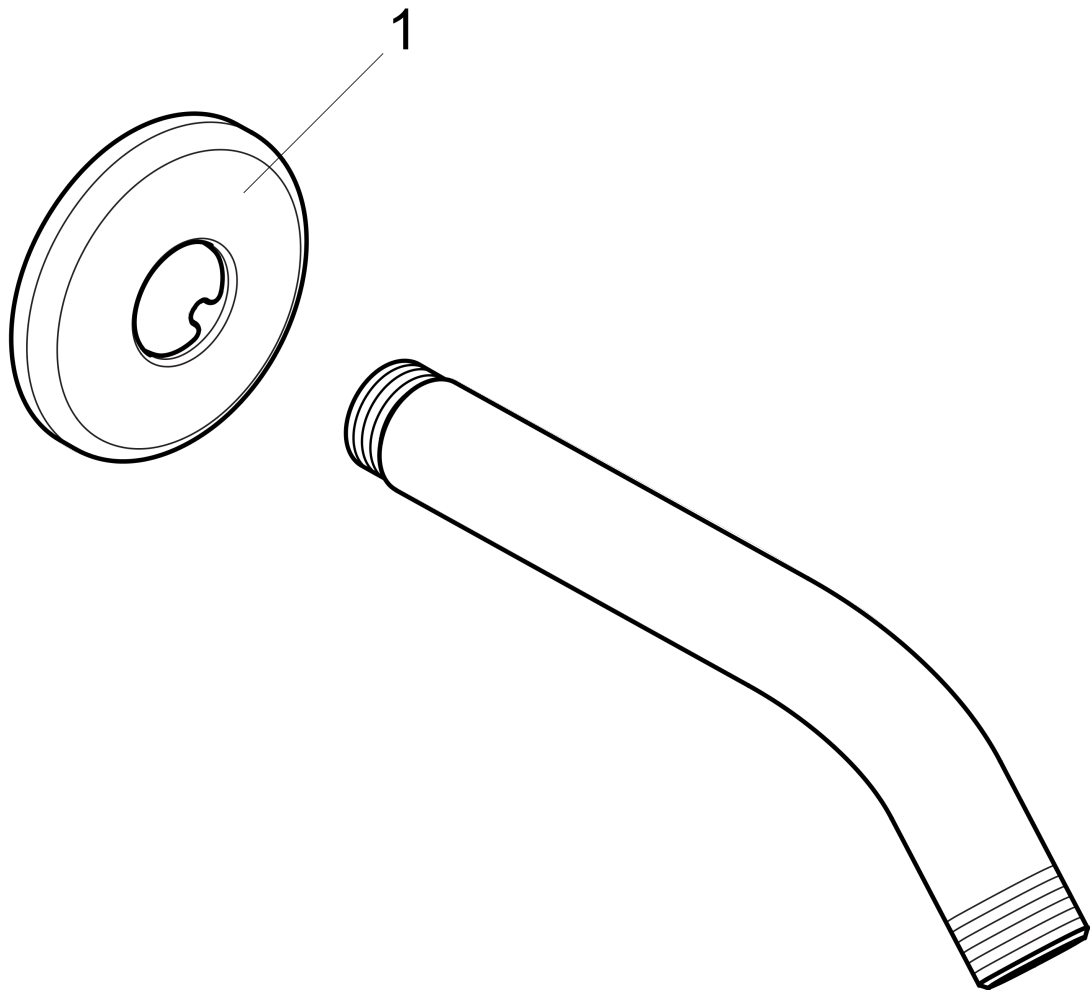

Showerarm Standard 6"

Finish: **polished brass** Part no. : **27411933**

Description

Features

- Length: 5"
- Brass
- Connection type: 1/2" NPT
- Showerarm, Escutcheon, Assembly instructions

Item details

List Price \$ 60.00

Compliance / Sustainability

Product image

Scale drawing

Showerarm Standard 6"

Finish: **polished brass** Part no. : **27411933**

Exploded drawing

Year of production: >03/07

Showerarm Standard 6"

Finish: **polished brass** Part no. : **27411933**

Spare parts list

Year of production: >03/07

Pos.	Description	Part no.	Price	PU
1	escutcheon Ø 64 mm	88536930	-	1