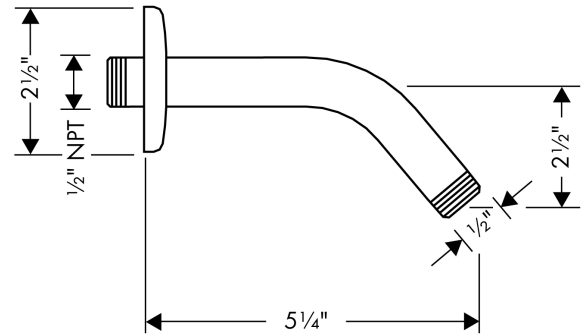

Showerarm Standard 6"

Finish: **polished brass** Part no. : **27411933**

Description

Features

- Length: 5"
- Brass
- Connection type: 1/2" NPT
- Showerarm, Escutcheon, Assembly instructions

Item details

List Price \$ 60.00

Compliance / Sustainability

Product image

Scale drawing

Showerarm Standard 6"

Finish: **polished brass** Part no. : **27411933**

Exploded drawing

Year of production: >03/07

Showerarm Standard 6"

Finish: **polished brass** Part no. : **27411933**

Spare parts list

Year of production: >03/07

Pos.	Description	Part no.	Price	PU
1	escutcheon Ø 64 mm	88536930	-	1