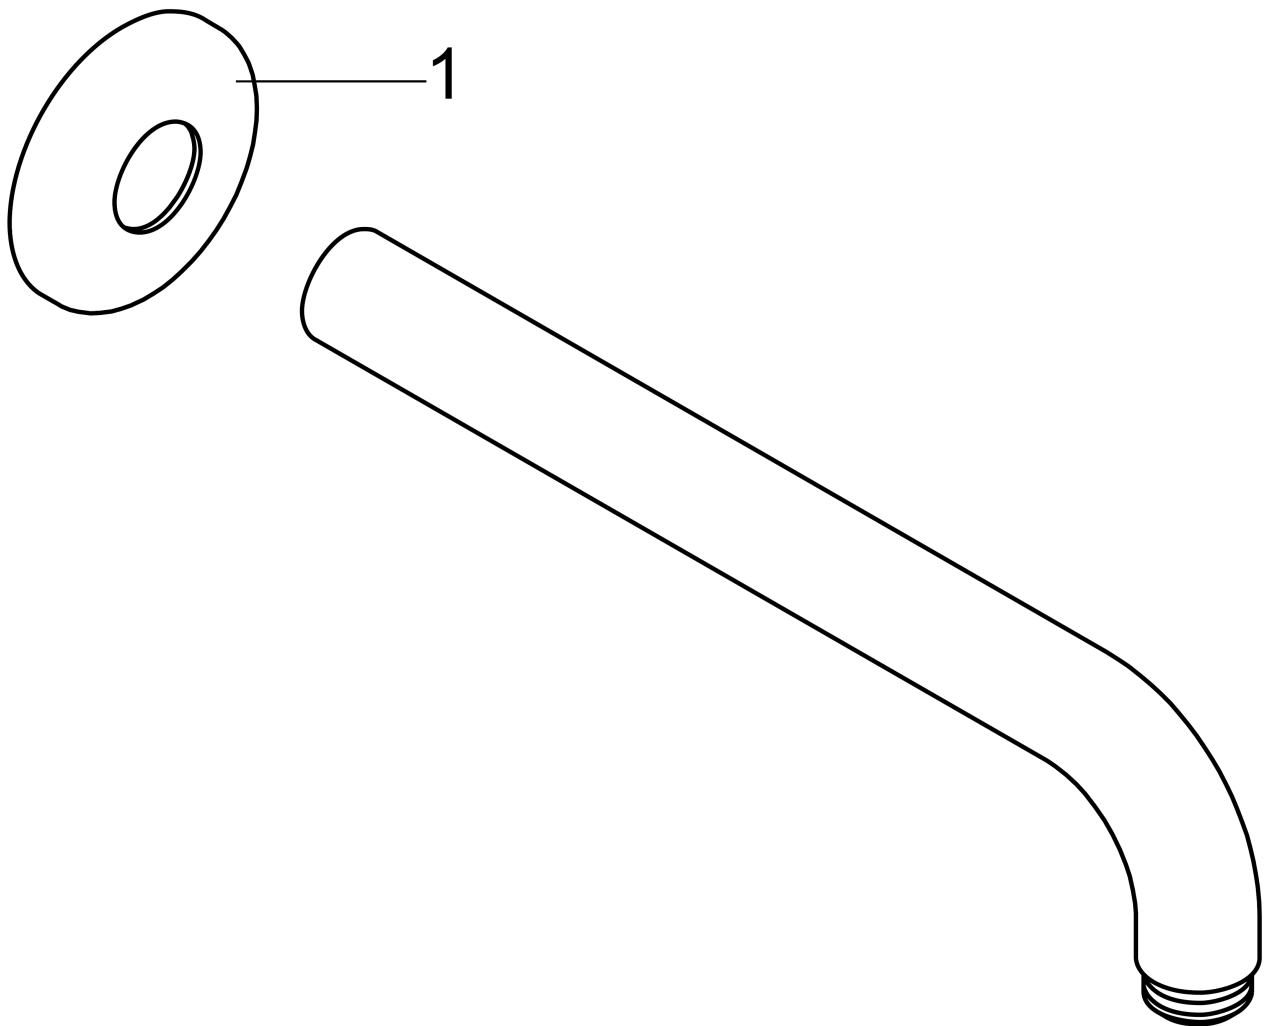

Showerarm 9"

Finish: **brushed nickel** Part no. : **27412821**

Description

Features

- Length: 9"
- Brass
- Connection type: 1/2" NPT
- Escutcheon

Item details

List Price \$ 252.00

Compliance / Sustainability

Product image

Scale drawing

Showerarm 9"

Finish: **brushed nickel** Part no. : **27412821**

Exploded drawing

Year of production: >07/08

Showerarm 9"

Finish: **brushed nickel** Part no. : **27412821**

Spare parts list

Year of production: >07/08

Pos.	Description	Part no.	Price	PU
1	escutcheon	28454820	-	1