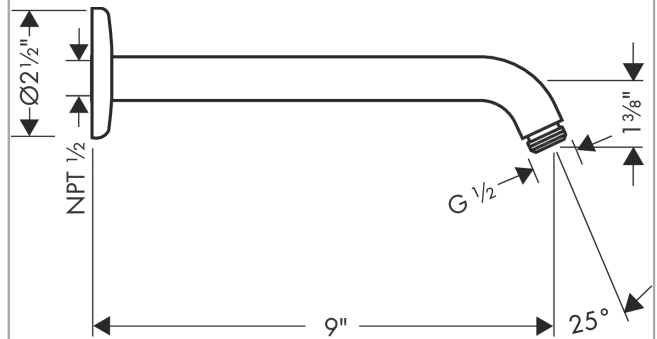

Showerarm 9"

Finish: **brushed nickel** Part no. : **27412821**

Description

Features

- Length: 9"
- Brass
- Connection type: 1/2" NPT
- Escutcheon

Item details

List Price \$ 252.00

Compliance / Sustainability

Product image

Scale drawing

Showerarm 9"

Finish: **brushed nickel** Part no. : **27412821**

Exploded drawing

Year of production: >07/08

Showerarm 9"

Finish: **brushed nickel** Part no. : **27412821**

Spare parts list

Year of production: >07/08

Pos.	Description	Part no.	Price	PU
1	escutcheon	28454820	-	1