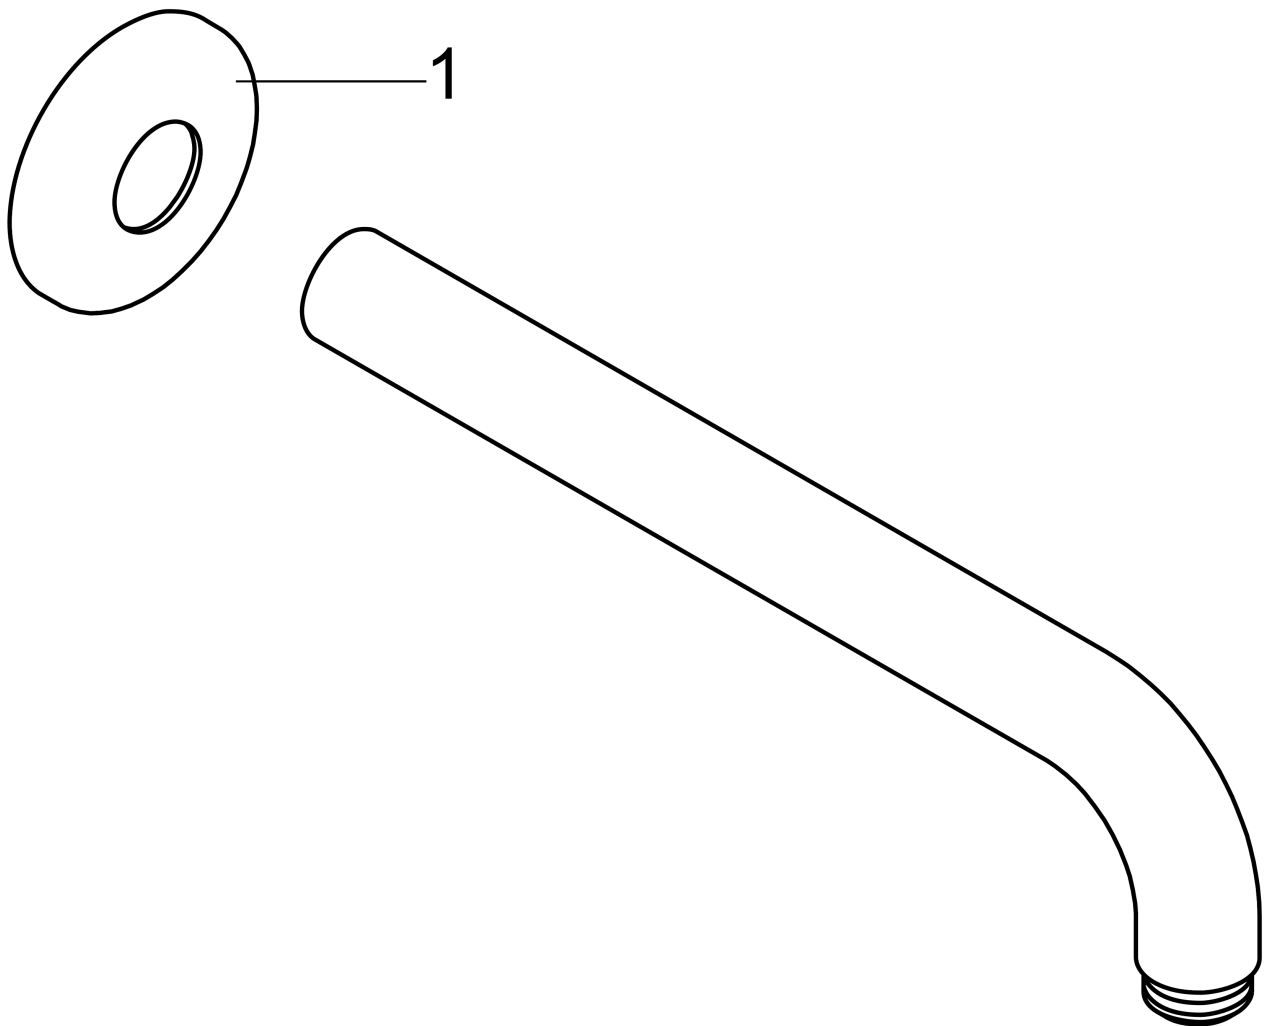

**Showerarm Raindance 15"**

Finish: **chrome** Part no. : **27413001**

**Description**

**Features**

- Length: 15 3/8"
- Brass
- Version: 90° angle
- Connection type: 1/2" NPT
- Showerarm, Escutcheon, Assembly instructions

**Item details**

List Price \$ 227.00

**Compliance / Sustainability**

**Product image**

**Scale drawing**

**Showerarm Raindance 15"**  
 Finish: **chrome** Part no. : **27413001**

Exploded drawing

Year of production: >08/03

**Showerarm Raindance 15"**  
 Finish: **chrome** Part no. : **27413001**

**Spare parts list**

Year of production: >08/03

Pos.	Description	Part no.	Price	PU
1	escutcheon	28454000	-	1