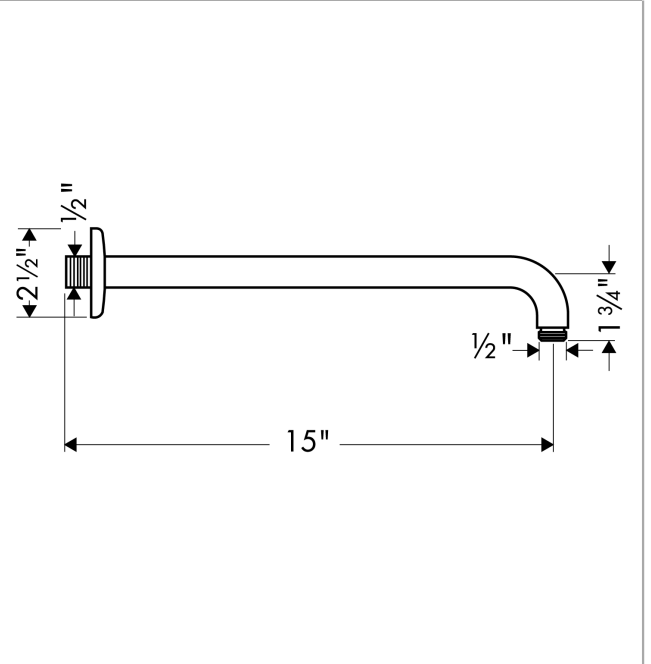

**Showerarm Raindance 15"**

Finish: **chrome** Part no. : **27413001**

**Description**

**Features**

- Length: 15 3/8"
- Brass
- Version: 90° angle
- Connection type: 1/2" NPT
- Showerarm, Escutcheon, Assembly instructions

**Item details**

List Price \$ 227.00

**Compliance / Sustainability**

**Product image**

**Scale drawing**

**Showerarm Raindance 15"**  
 Finish: **chrome** Part no. : **27413001**

Exploded drawing

Year of production: >08/03

**Showerarm Raindance 15"**  
 Finish: **chrome** Part no. : **27413001**

**Spare parts list**

Year of production: >08/03

Pos.	Description	Part no.	Price	PU
1	escutcheon	28454000	-	1