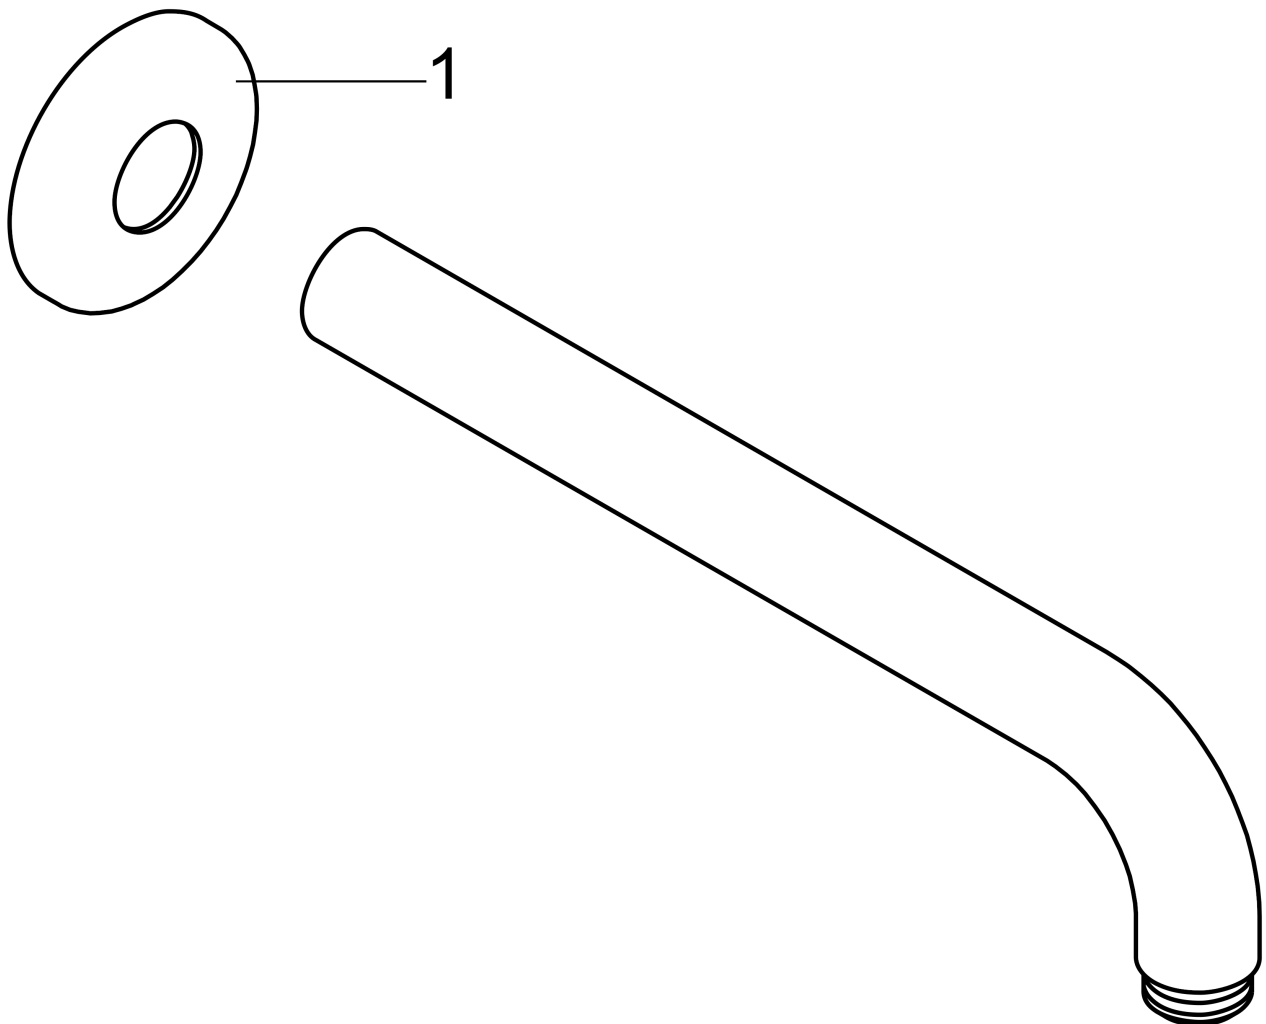

Showerarm Raindance 15"

Finish: **brushed nickel** Part no. : **27413821**

Description

Features

- Length: 15 3/8"
- Brass
- Version: 90° angle
- Connection type: 1/2" NPT
- Showerarm, Escutcheon, Assembly instructions

Item details

List Price \$ 300.00

Compliance / Sustainability

Product image

Scale drawing

Showerarm Raindance 15"

Finish: **brushed nickel** Part no. : **27413821**

Exploded drawing

Year of production: >08/04

Showerarm Raindance 15"

Finish: **brushed nickel** Part no. : **27413821**

Spare parts list

Year of production: >08/04

Pos.	Description	Part no.	Price	PU
1	escutcheon	28454820	-	1