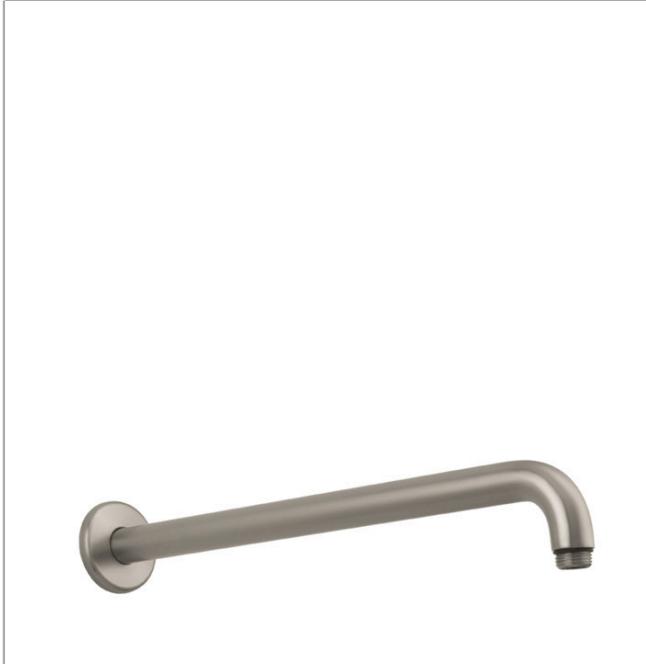

Showerarm Raindance 15"

Finish: **brushed nickel** Part no. : **27413821**

Description

Features

- Length: 15 3/8"
- Brass
- Version: 90° angle
- Connection type: 1/2" NPT
- Showerarm, Escutcheon, Assembly instructions

Item details

List Price \$ 300.00

Compliance / Sustainability

Product image

Scale drawing

Showerarm Raindance 15"

Finish: **brushed nickel** Part no. : **27413821**

Exploded drawing

Year of production: >08/04

Showerarm Raindance 15"

Finish: **brushed nickel** Part no. : **27413821**

Spare parts list

Year of production: >08/04

Pos.	Description	Part no.	Price	PU
1	escutcheon	28454820	-	1