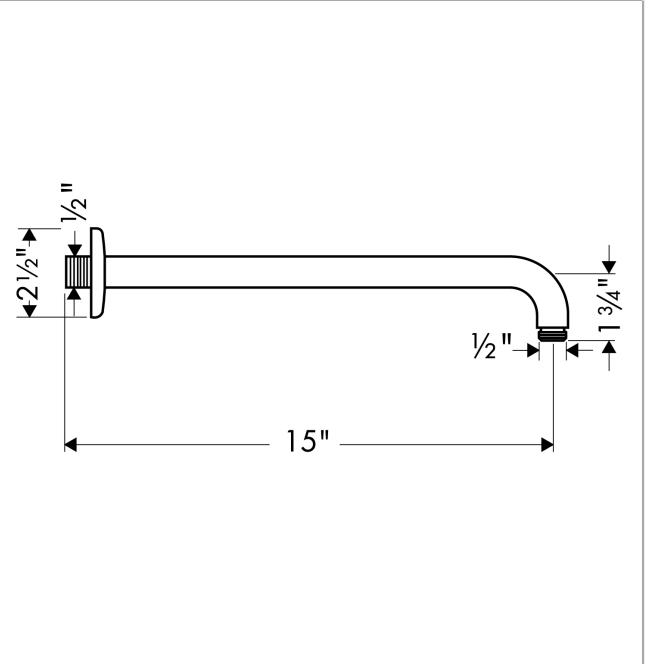

Showerarm Raindance 15"

Finish: **brushed nickel** Part no. : **27413821**

Description

Features

- Length: 15 3/8"
- Brass
- Version: 90° angle
- Connection type: 1/2" NPT
- Showerarm, Escutcheon, Assembly instructions

Item details

List Price \$ 300.00

Compliance / Sustainability

Product image

Scale drawing

Showerarm Raindance 15"

Finish: **brushed nickel** Part no. : **27413821**

Exploded drawing

Year of production: >08/04

Showerarm Raindance 15"

Finish: **brushed nickel** Part no. : **27413821**

Spare parts list

Year of production: >08/04

Pos.	Description	Part no.	Price	PU
1	escutcheon	28454820	-	1