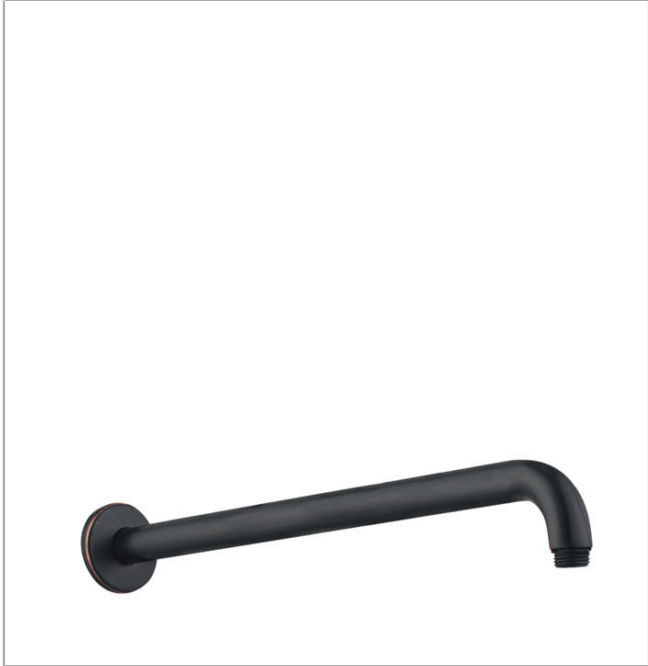

Showerarm Raindance 15"

Finish: **rubbed bronze** Part no. : **27413921**

Description

Features

- Length: 15 3/8"
- Brass
- Version: 90° angle
- Connection type: 1/2" NPT
- Showerarm, Escutcheon, Assembly instructions

Item details

List Price $ 300.00

Compliance / Sustainability

Product image